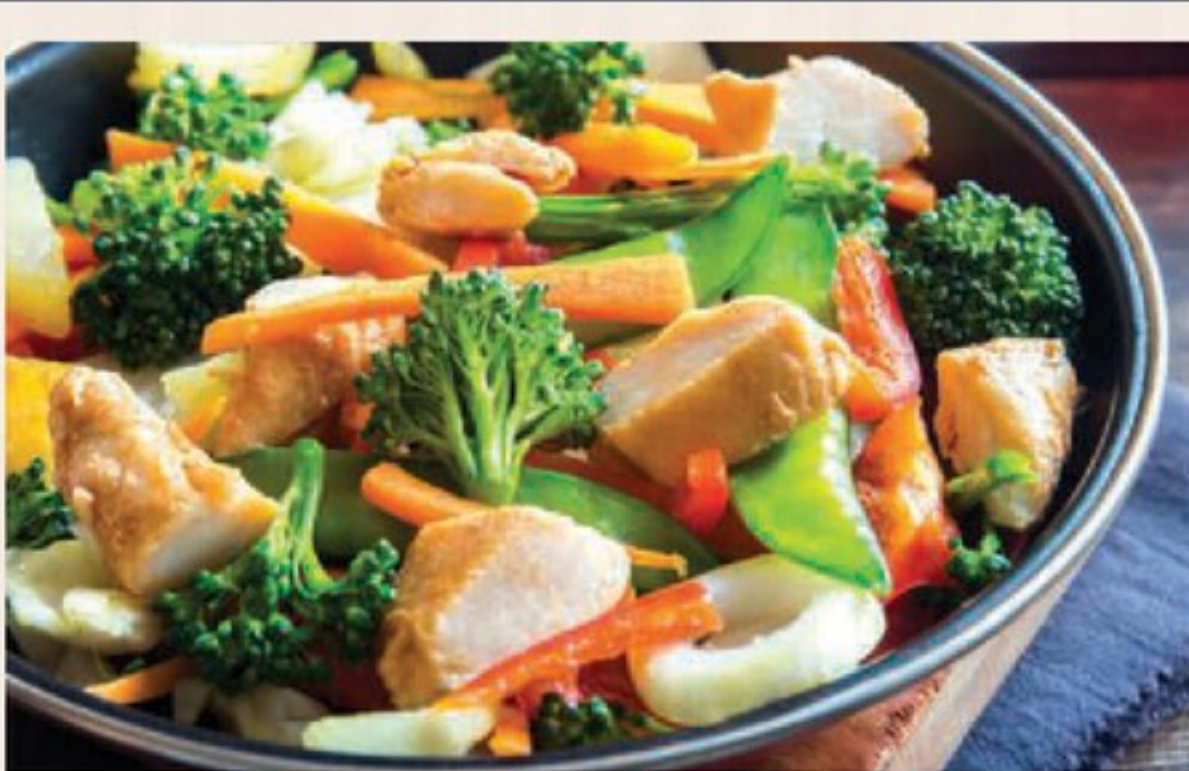

Pork Shoulder Picnic
Fresh, Whole, Bone-In, (Pernil De Cerdo)
\$139 Lb.

Perdue Boneless & Skinless Chicken Breasts
Value Pack
\$249 Lb.

80% Lean Ground Beef
3 Lbs. or More, Freshly Ground Several Times a Day
\$399 Lb.