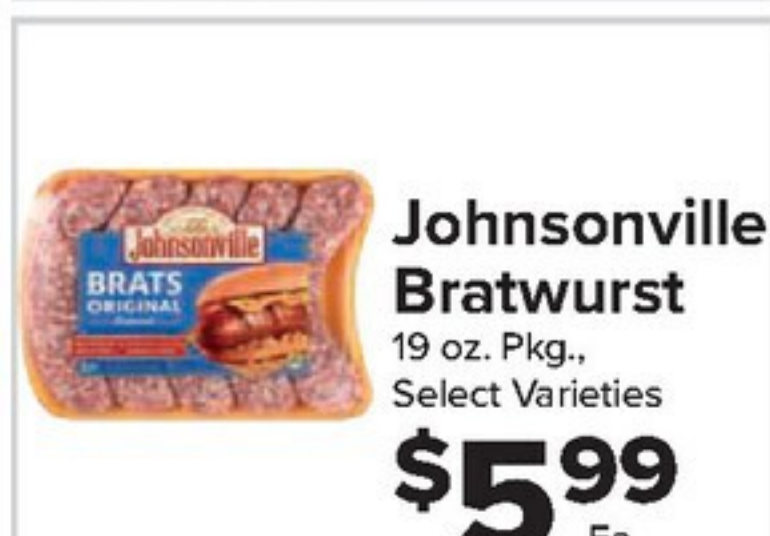

Quality Meals Begin with **GREAT TASTING MEAT**

Rancher's Legend Premium Black Angus Beef Burgers
24 oz. Pkg., Frozen **$7.99** Ea.

Green Way Ground Beef
85% Lean, All Natural, No Hormones or Antibiotics Ever **$7.99** Lb.

Green Way Boneless & Skinless Chicken Breast
All Natural, No Hormones or Antibiotics Ever **$4.99** Lb.

Perdue Fresh Cuts Thin Sliced Chicken Breast For Cutlets
Boneless & Skinless **$4.99** Lb.

Shady Brook Farms Fresh Ground Turkey
48 oz. Pkg., 85% Lean, Great for Burgers or Meatloaf! **$12.99** Ea.

Shady Brook Farms Fresh Turkey Cutlets
$6.99 Lb.

Sabrett Quarter Pound Hamburgers
32 oz. Pkg., Frozen **$12.99** Ea.

Steakhouse Elite Kobe Style Ground Beef Burgers
24 oz. Pkg., or Brisket or Rib Eye **$13.99** Ea.

Fra'Mani Pork Smoked Sausage
12 oz. Pkg., Select Varieties **$5.99** Ea.

Veal Shoulder Blade Chops
Nature Veal, Blade Cut **$6.99** Lb.

Beef Oxtails
Frozen or Thawed, Small Package **$9.99** Lb.

Turkey Drumsticks
Frozen or Thawed **$1.49** Lb.

Smoked Pork Neckbones
Cut-Up **$2.49** Lb.

Johnsonville Smoked Bratwurst
14 oz. Pkg., Cooked Links, Beddar Cheddar **$4.99** Ea.

Johnsonville Bratwurst
19 oz. Pkg., Select Varieties **$5.99** Ea.

Perdue Chicken Breast Nuggets
29 oz. Pkg., Fully Cooked, Tenders or Nuggets **$5.99** Ea.

Hatfield Boneless Ham Steaks
8 oz. Pkg., Select Varieties, 98% Fat Free **2/$6**

On-Cor Breaded Chicken Nuggets
26-27.5 oz. Pkg., Nibblers, Patties or Strips **$5.99** Ea.

State Fair Corn Dogs
16 oz. Pkg., Microwaveable, Classic **$4.99** Ea.

Quality Meals Begin with **FRESH SEAFOOD**

Whole Bronzini or Whole Snapper
Your Choice **$8.99** Lb.

Sea Scallops
20/30 Ct., Wild Caught, USA **$14.99** Lb.

Lobster Tail
4 oz., Frozen or Thawed **$6.99** Ea.

Live Littleneck Clams
Wild, USA Dozen **$7.99**

Prince Edward Island Organic Mussels
32 oz. Pkg. **$7.99** Ea.

Steelhead Trout Fillets
Farm Raised, USA **$9.99** Lb.