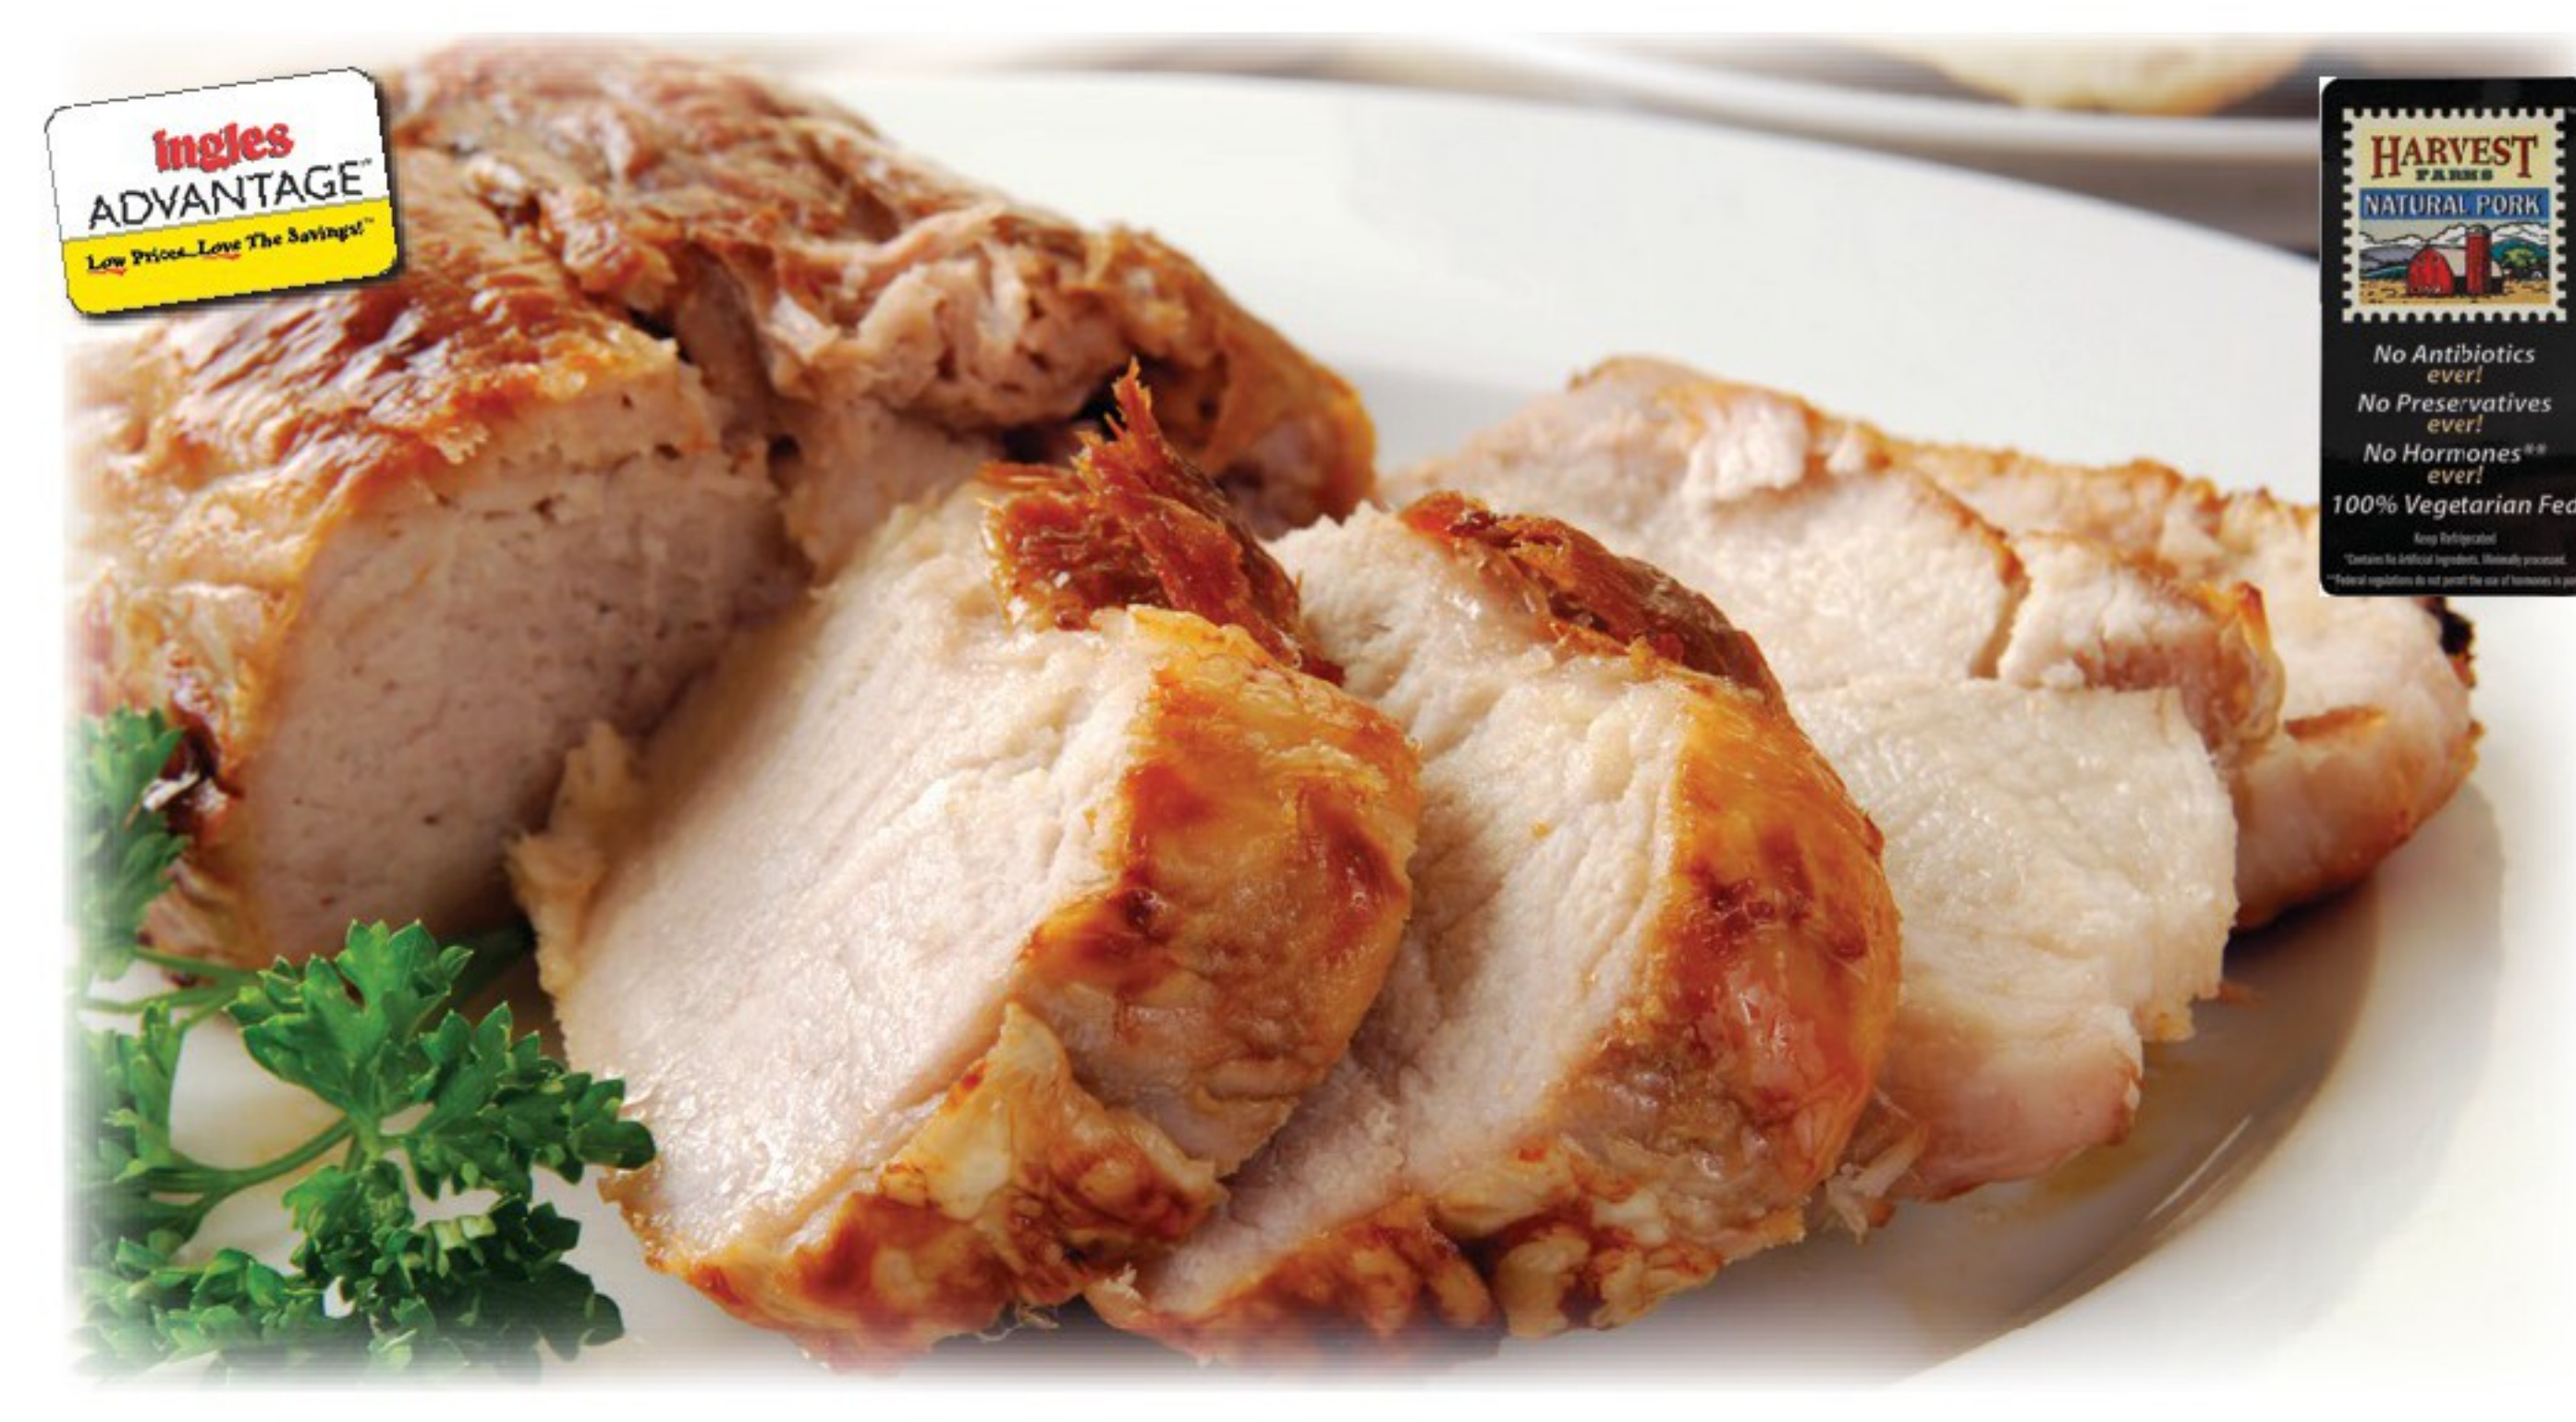

\$3.69
ea.

ROTISSERIE TURKEY BREAST
SAVE 2.00 ea.

Reser's Sides
16 Oz. - Selected Varieties
\$3.99 ea.
Save 1.00 ea.

\$10.99
ea.

ingles

LOW PRICES... LOVE THE SAVINGS!™

Meat & Seafood

HARVEST FARMS
ALL NATURAL
PORK TENDERLOIN
SAVE 1.00 Lb.