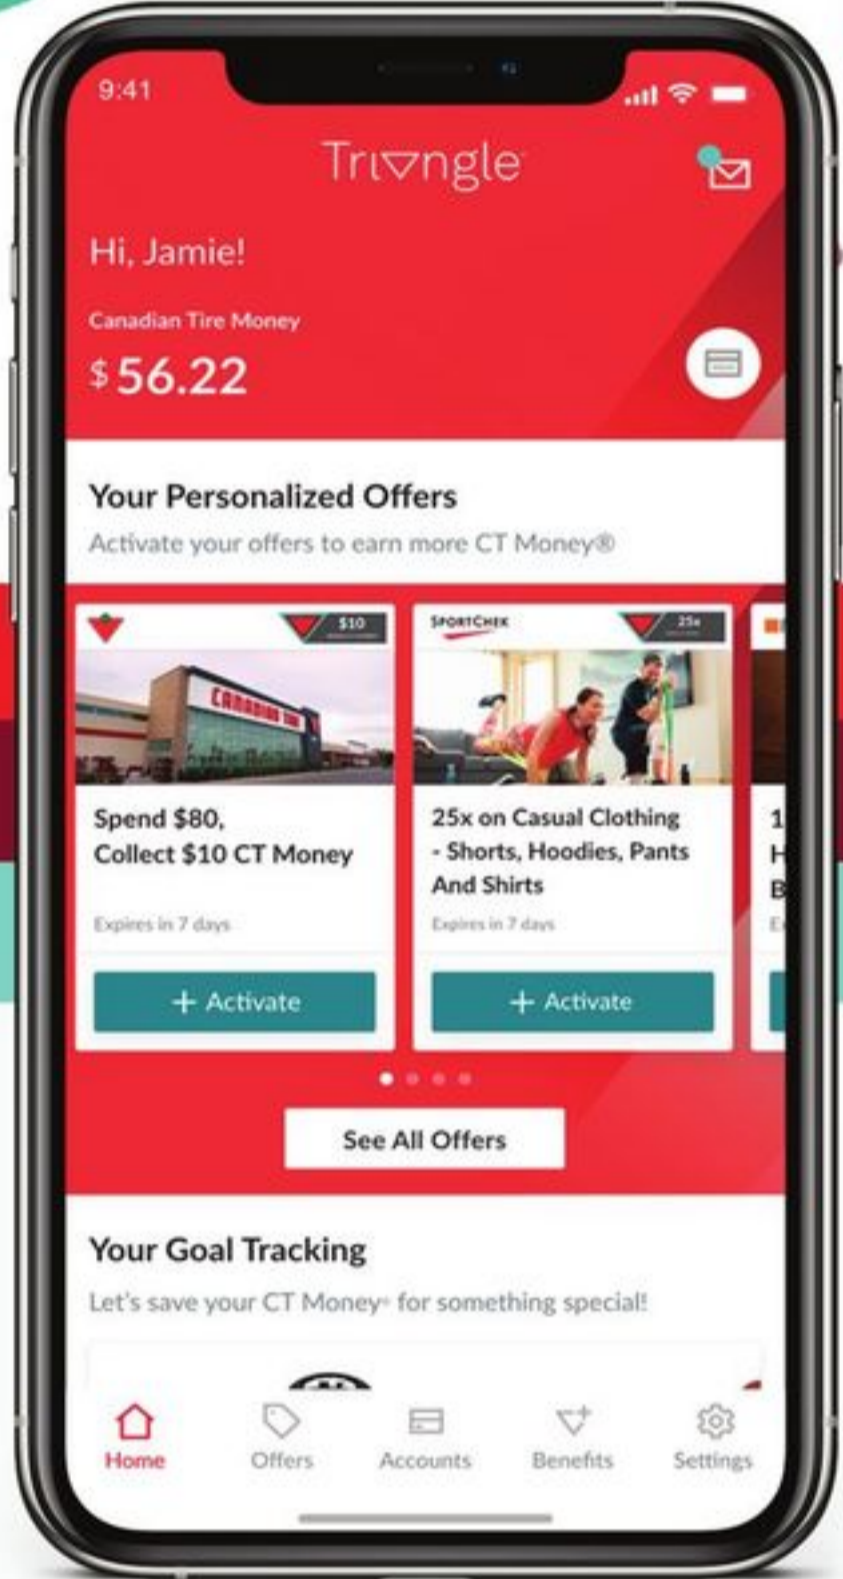

**Make the
most of your
rewards with the
Triangle App**

DOWNLOAD NOW