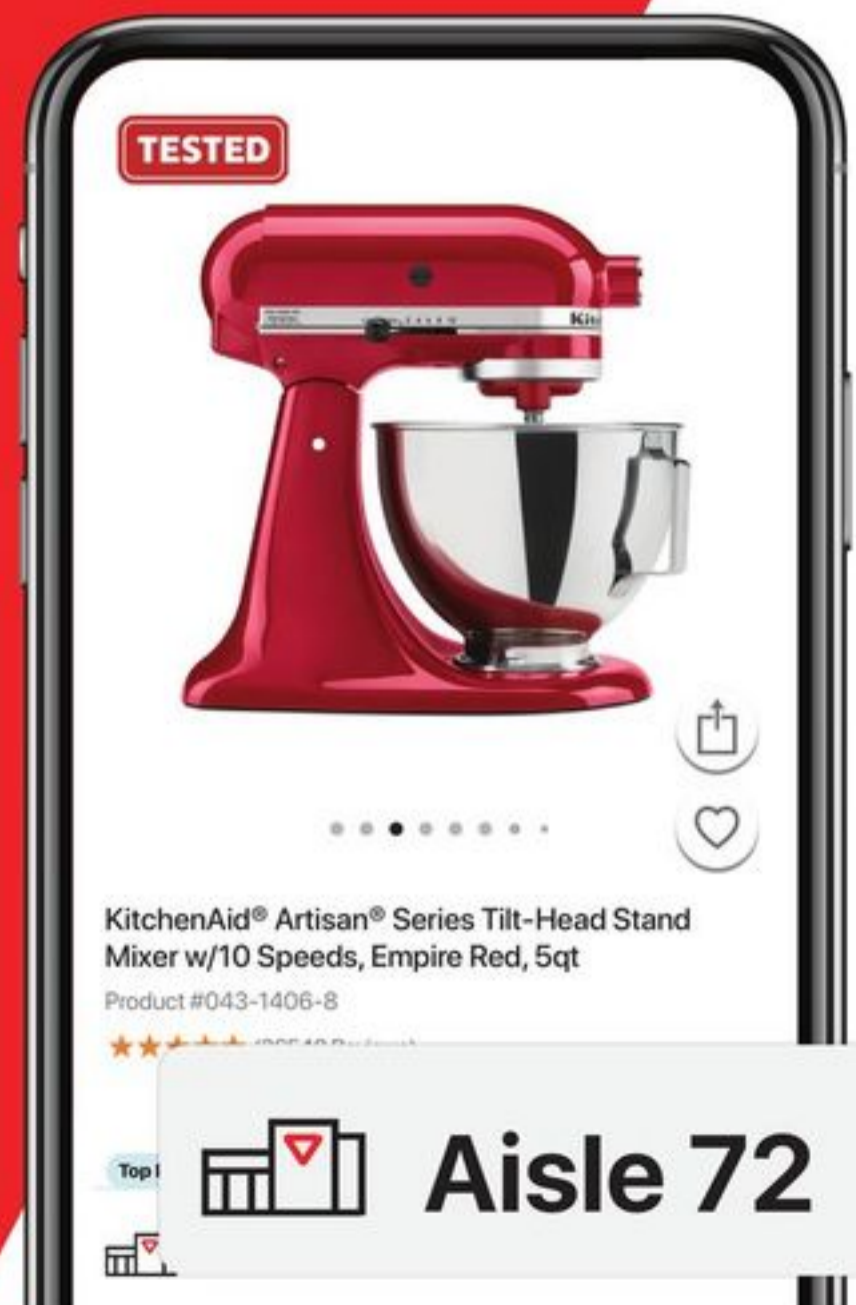

CURBSIDE PICK UP

IN-STORE PICK UP

SHIP TO HOME

1

*Check www.canadadirect.ca for local store hours.
*Conditions apply. See inside back page for details.

7

NO FEE, NO INTEREST financing. Monthly pricing based on 24 equal payments. Applicable taxes and fees not included. See inside back page for details.
Accessories/content not included with products sold on this page. Wi-Fi and the Wi-Fi logo are registered trademarks of Wi-Fi Alliance.

Find it. Fast.

Download the
CT app to get
an item's
exact aisle
location.

[Download Now](#)

SHOP
SMARTER
AT

CHAMPION

SAVE \$150
 Sale 1149.99 47.92/24 mo**
 Reg 1299.99 EZ Start Dial and CO Shield Generator. 55-040-4.