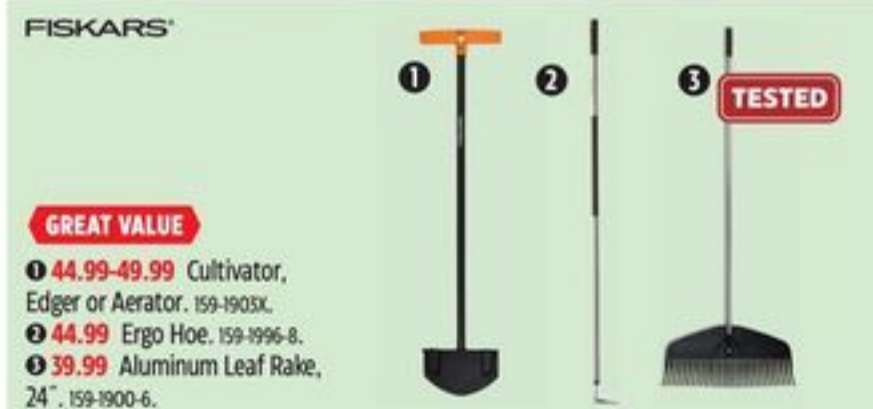

FISKARS
GREAT VALUE
39.99-99.99
Selected Pruner, Tree Pruner
or Weeder. 57-0262-2/59-691X.
SAVE 50%
Sale 9.99-33.99
Reg 19.99-42.99 Selected Loppers,
Pruner or Gardening Gloves. 59-1201X.