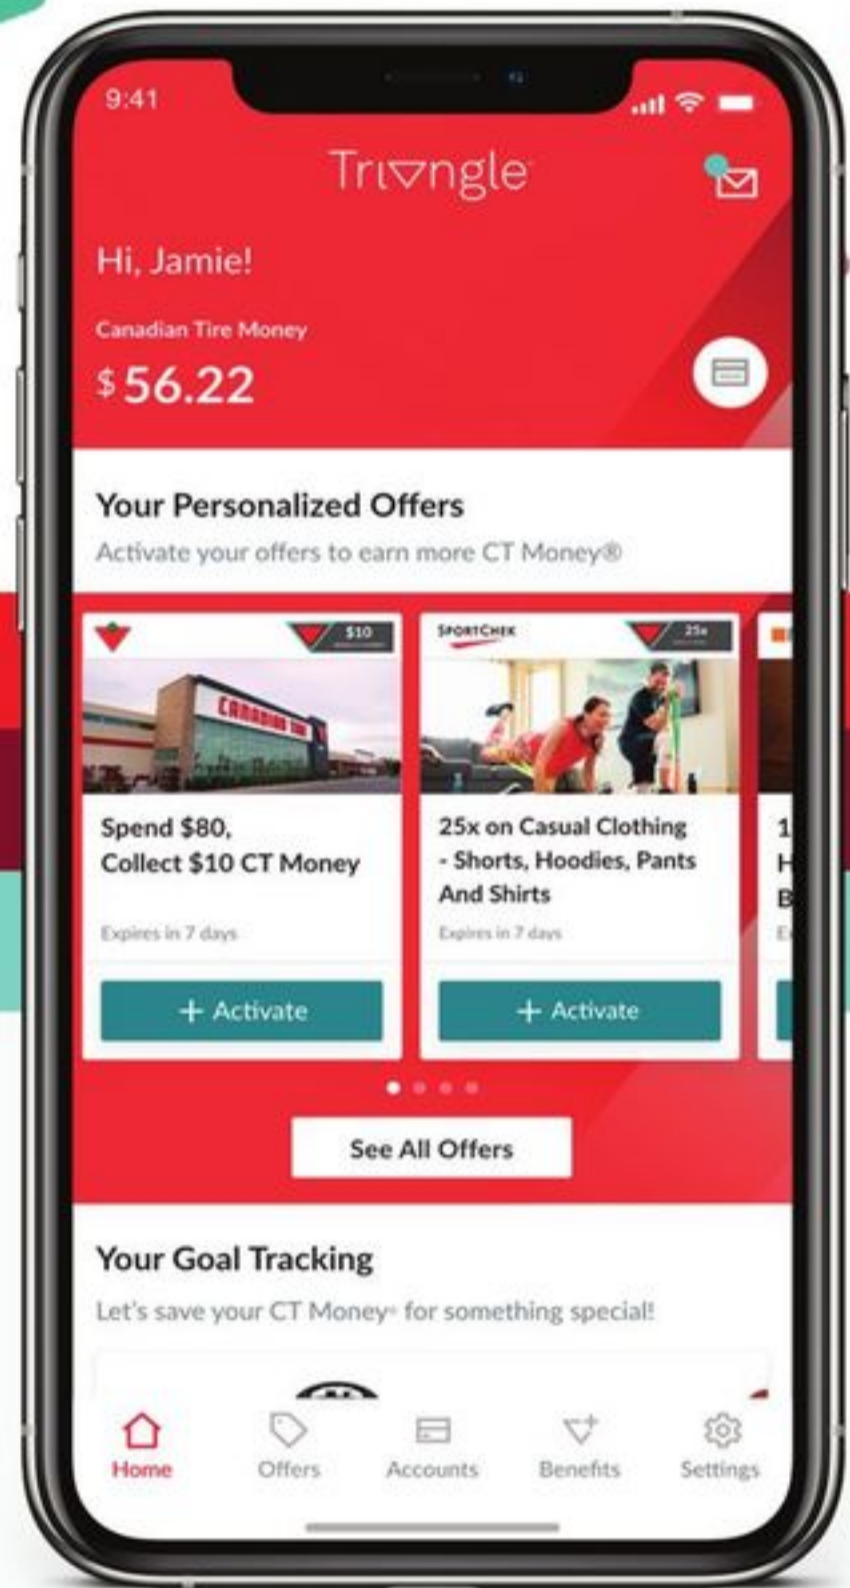

**Make the
most of your
rewards with the
Triangle App**

DOWNLOAD NOW

MEGA DEAL

type A

SAVE 50%

Sale 7.99 ea Reg 15.99 68L Storage Tote. Red or green. 142-2843-4/499-0.

MASTERCRAFT

SAVE 40%