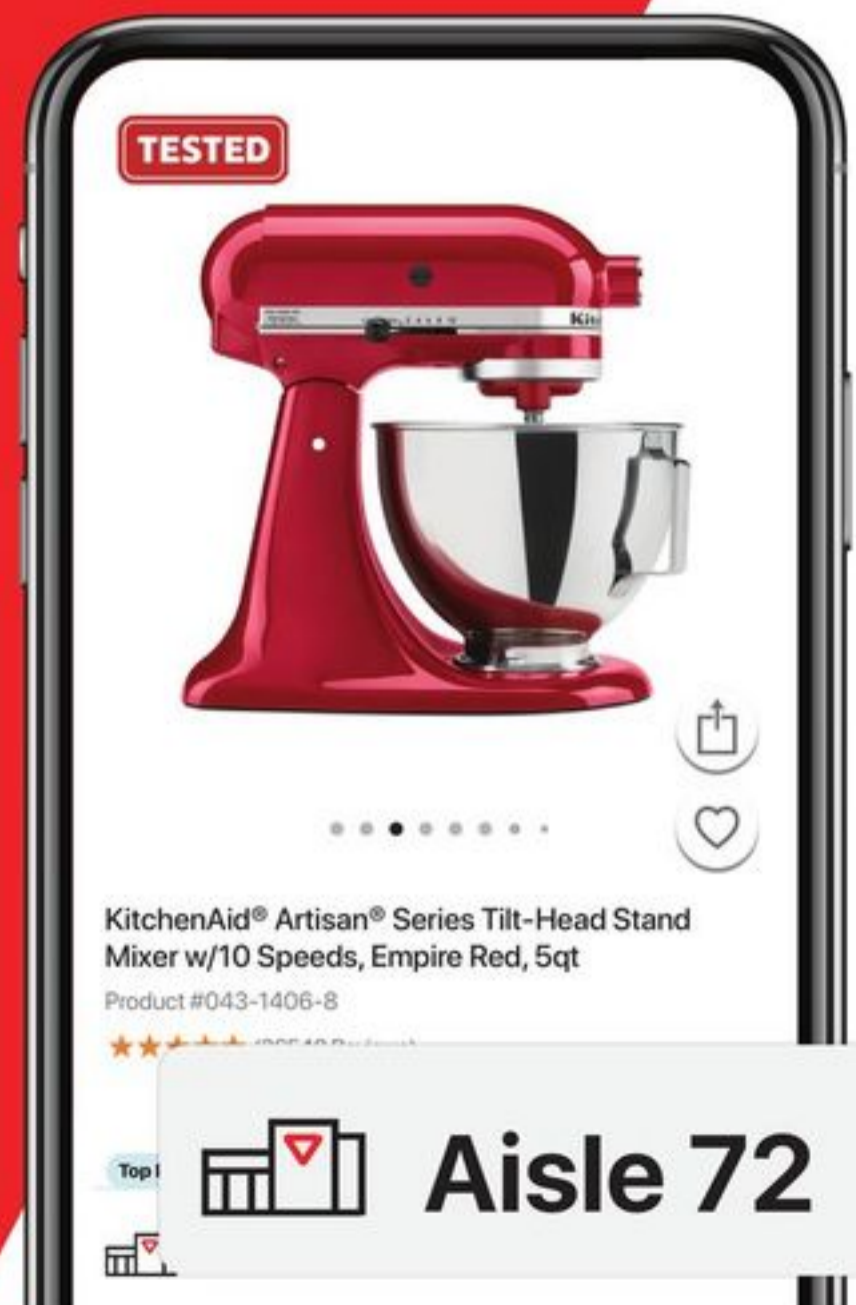

CURBSIDE PICK UP

IN-STORE PICK UP

SHIP TO HOME

*Check www.canadadirect.ca for local store hours.
*Conditions apply. See inside back page for details.

NO FEE, NO INTEREST financing. Monthly pricing based on 24 equal payments. Applicable taxes and fees not included. See inside back page for details.
Accessories/content not included with products sold on this page. Wi-Fi and the Wi-Fi logo are registered trademarks of Wi-Fi Alliance.

Find it. Fast.

Download the
CT app to get
an item's
exact aisle
location.

[Download Now](#)

SHOP
SMARTER
AT

CHAMPION

SAVE \$150
 Sale 1149.99 47.92/24 mo**
 Reg 1299.99 EZ Start Dial and CO Shield Generator. 55-040-4.