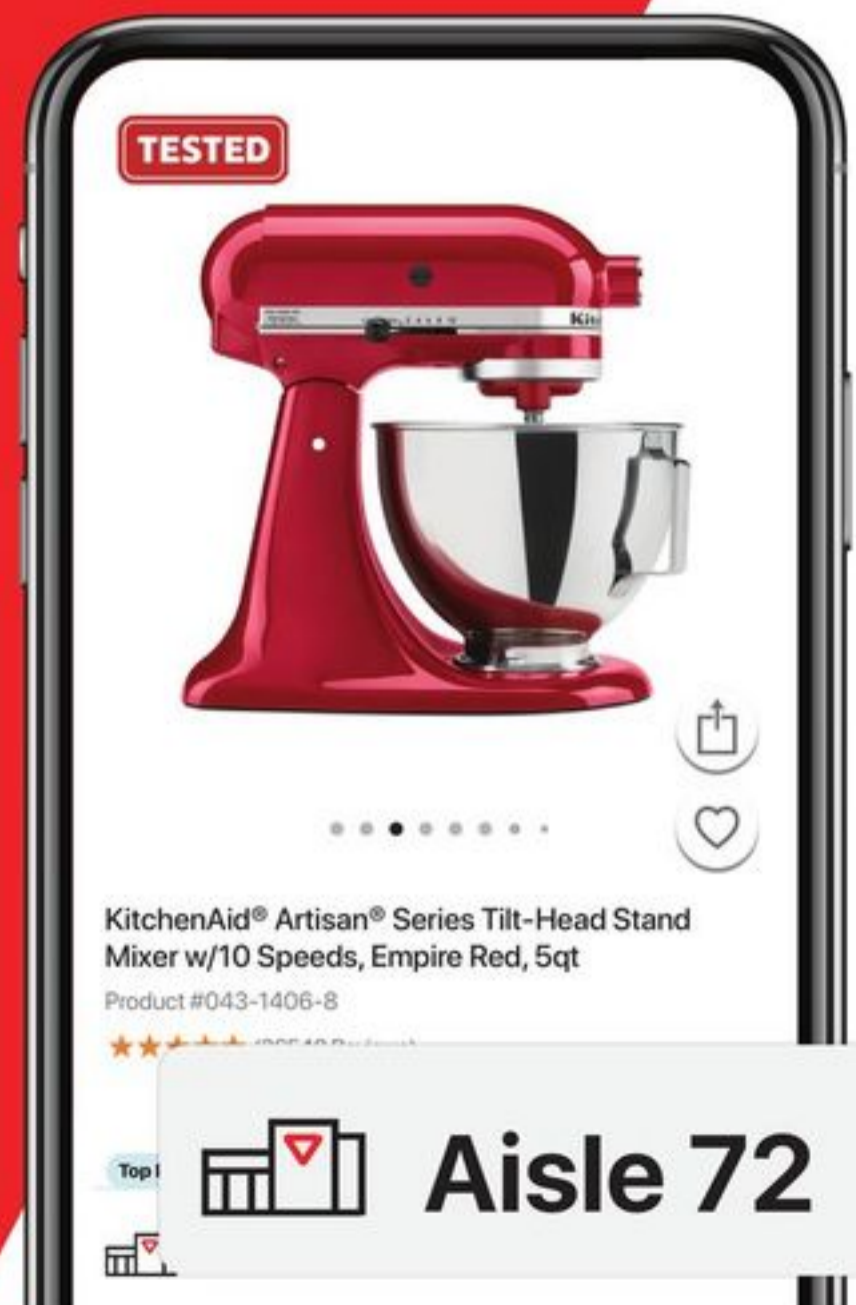

DEC319-24

MORE WAYS TO SHOP ONLINE

CURBSIDE PICK UP

IN-STORE PICK UP

SHIP TO HOME

*Check www.canadadirect.ca for local store hours.
*Conditions apply. See inside back page for details.

NO FEE, NO INTEREST financing. Monthly pricing based on 24 equal payments. Applicable taxes and fees not included. See inside back page for details.
Accessories/content not included with products sold on this page. Wi-Fi and the Wi-Fi logo are registered trademarks of Wi-Fi Alliance.

7

Find it. Fast.

Download the
CT app to get
an item's
exact aisle
location.

[Download Now](#)

SHOP
SMARTER
AT

CHAMPION

SAVE \$150
 Sale 1149.99 47.92/24 mo**
 Reg 1299.99 EZ Start Dial and CO Shield Generator. 55-040-4.