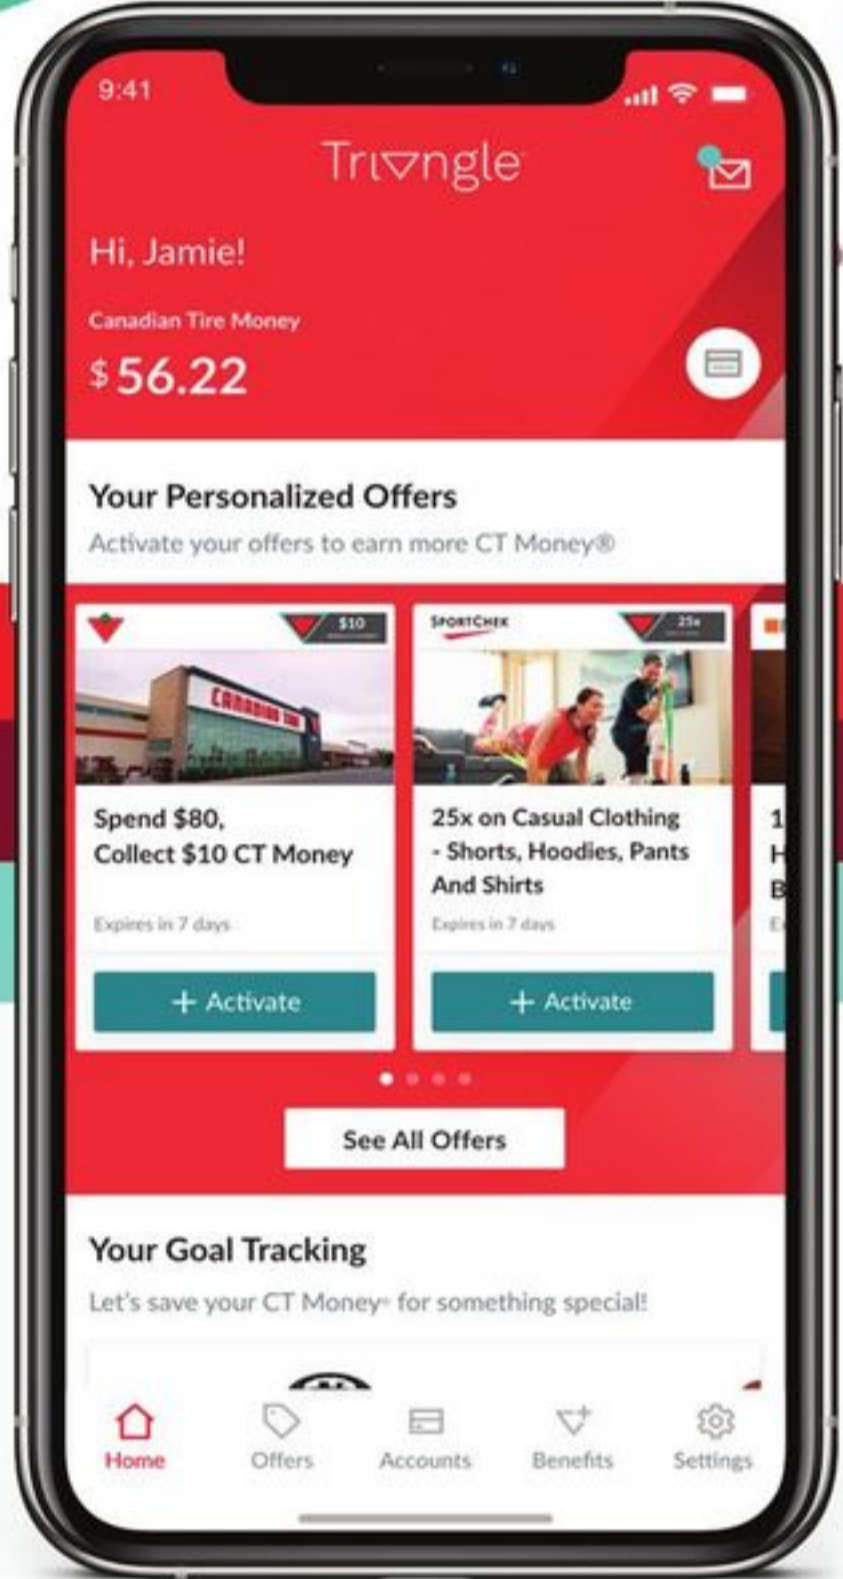

**Make the
most of your
rewards with the
Triangle App**

DOWNLOAD NOW

MEGA DEAL

type **A**

SAVE 50%

Sale 7.99 ea Reg 15.99 68L Storage Tote. Red or green. 142-2843-4/499-0.

MASTERCRAFT

SAVE 40%