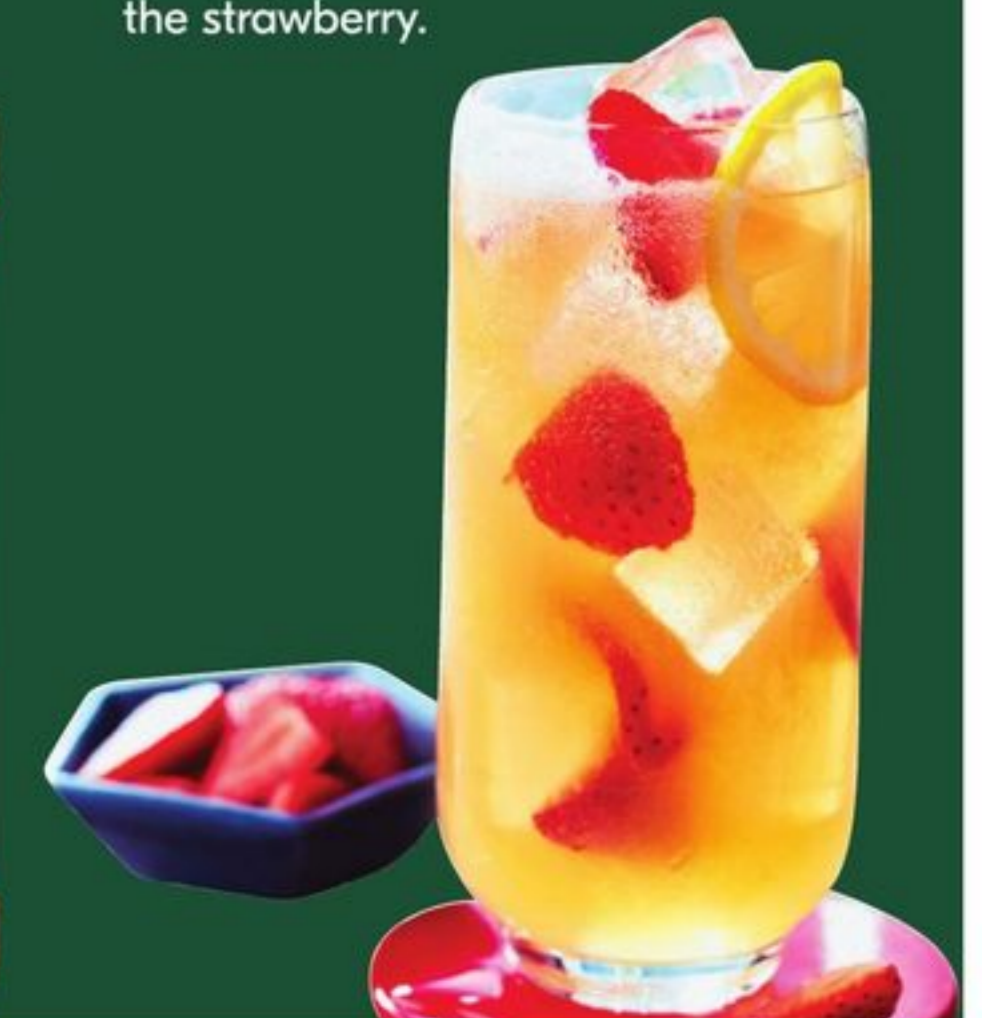

33⁹⁹

Mix it up

**Strawberry
Bourbon**

- 2 oz Jack Daniel's Tennessee Whiskey
- 2 strawberries, sliced
- 2 oz fresh lemon juice
- dash Angostura bitters
- 1 oz ginger beer
- ice
- 1 strawberry

In a cocktail shaker, muddle the sliced strawberries. Add the Jack Daniel's whisky, lemon juice and bitters; shake until well combined. Strain into a glass filled with ice. Top with the ginger beer. Garnish with the strawberry.