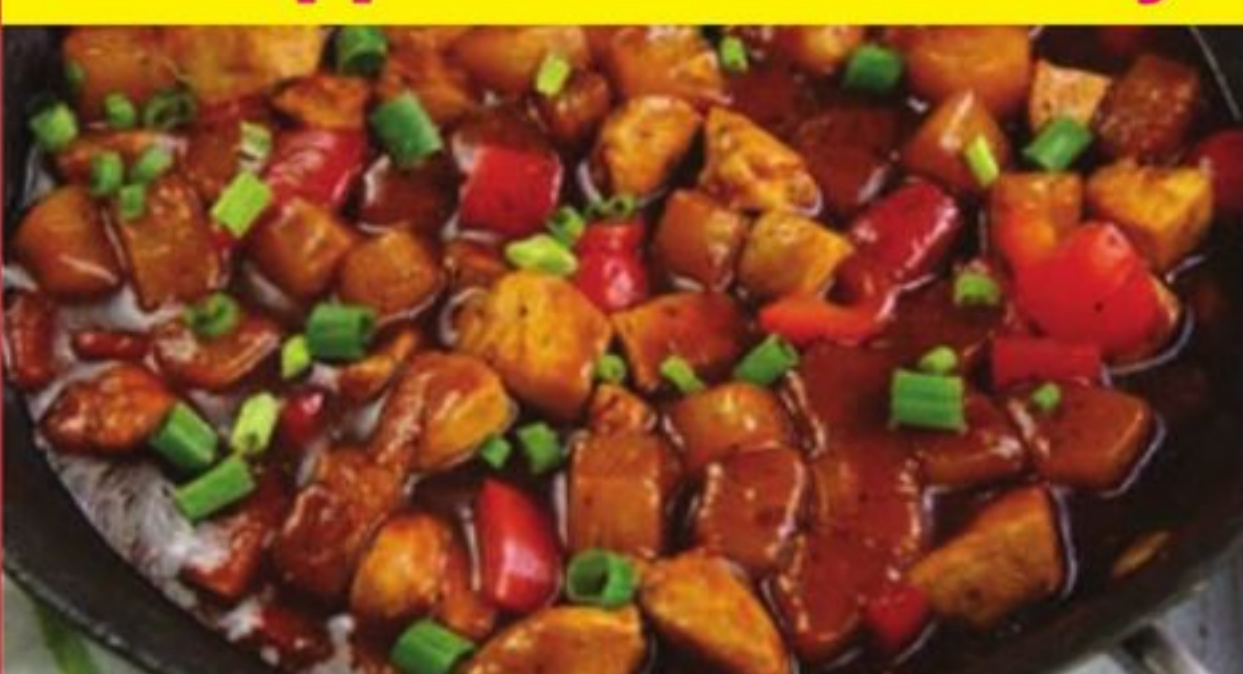

Pineapple Chicken Stir-Fry

1⁹⁹