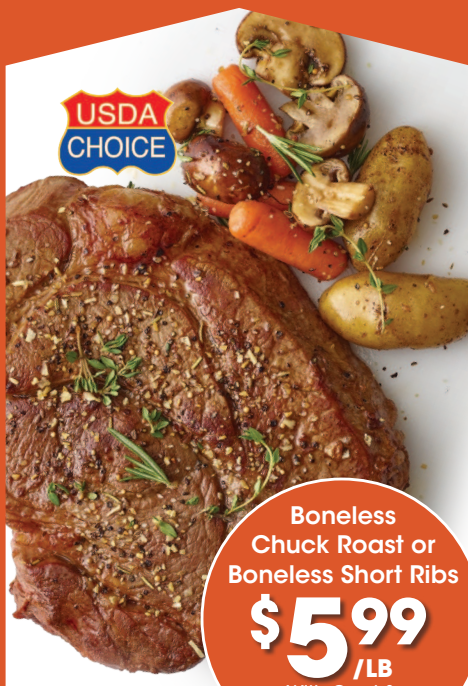

# WEEKLY DIGITAL DEALS

Scan me to download deals

Use each coupon **UP TO 5 TIMES** in one transaction.

Look for these tags.

**USDA CHOICE**

Boneless Chuck Roast or Boneless Short Ribs

**\$5.99** /LB

With Card & Digital Coupon