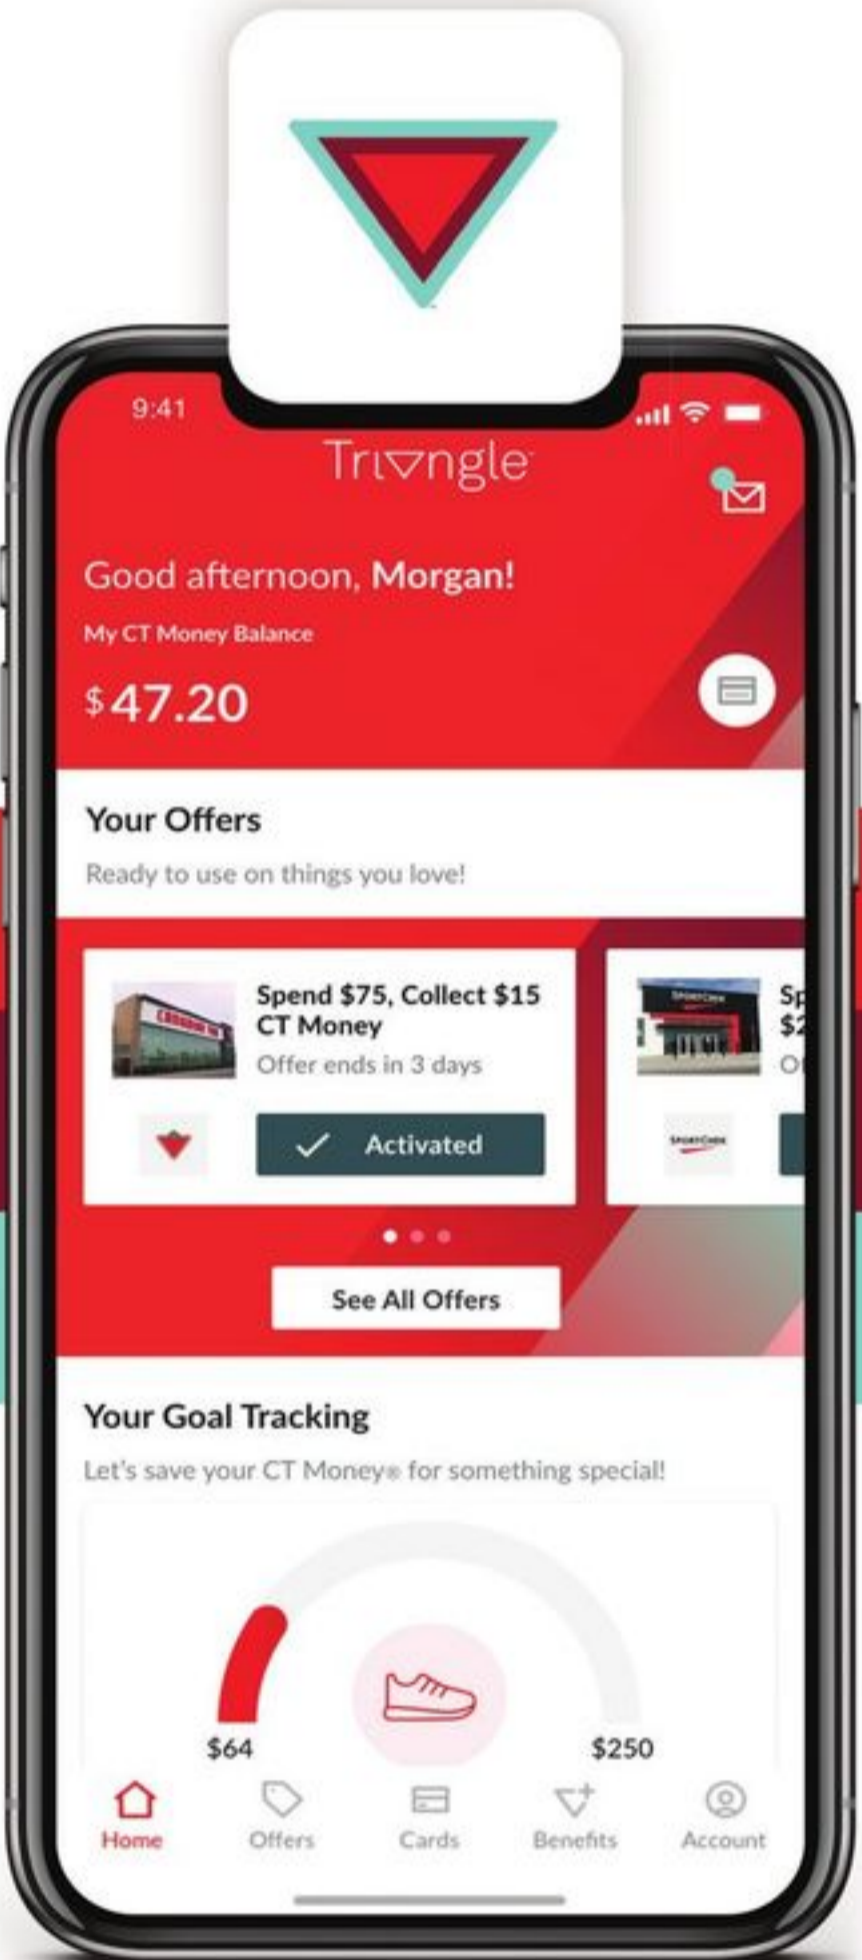

GREAT VALUE
\$12⁹⁹
Yard Waste 2-Ply Paper Bags, 20-Pack, 40-324-0.

\$4.99 Compostable 2-Ply Leaf Bags, 5-Pack, 42-972-8.

MAKE THE MOST OF YOUR REWARDS

with the Triangle App!

LEARN MORE

SAVE UP TO \$100

• Sale 499.99 20.84/24 mo* Reg 599.99 Digital Electric Smoker. Pellet/wood chips. 85-1780-4. • Sale 399.99 16.67/24 mo* Reg 469.99 The Original 4-Rack Electric Smoker. 78-0026-6.