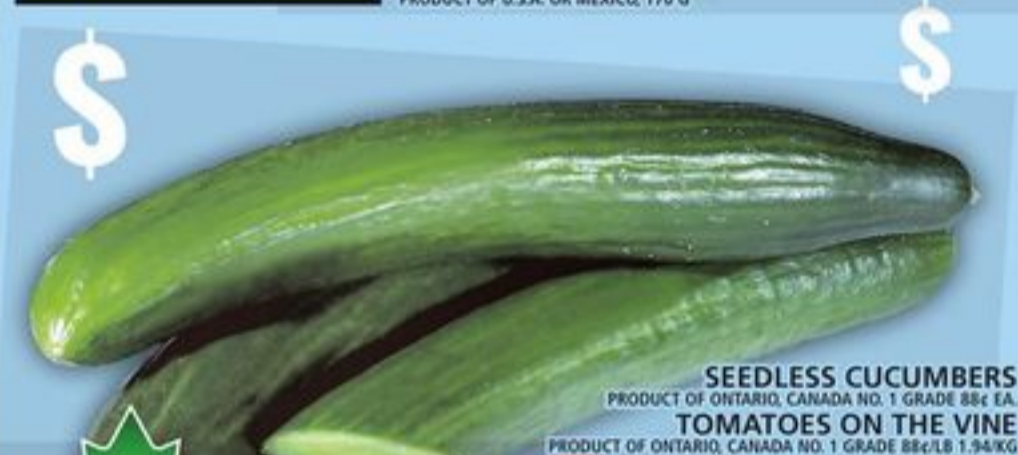

food Basics\$

SPRING IN

\$
SPRING SAVINGS
188
 EACH

CANTALOUPE\$
 PRODUCT OF GUATEMALA, NO. 1 GRADE
 BLUEBERRIES
 PRODUCT OF U.S.A. OR MEXICO, 170 G

WE LOVE LOCAL
 Ontario

\$
SPRING SAVINGS
88¢
 /LB OR EACH