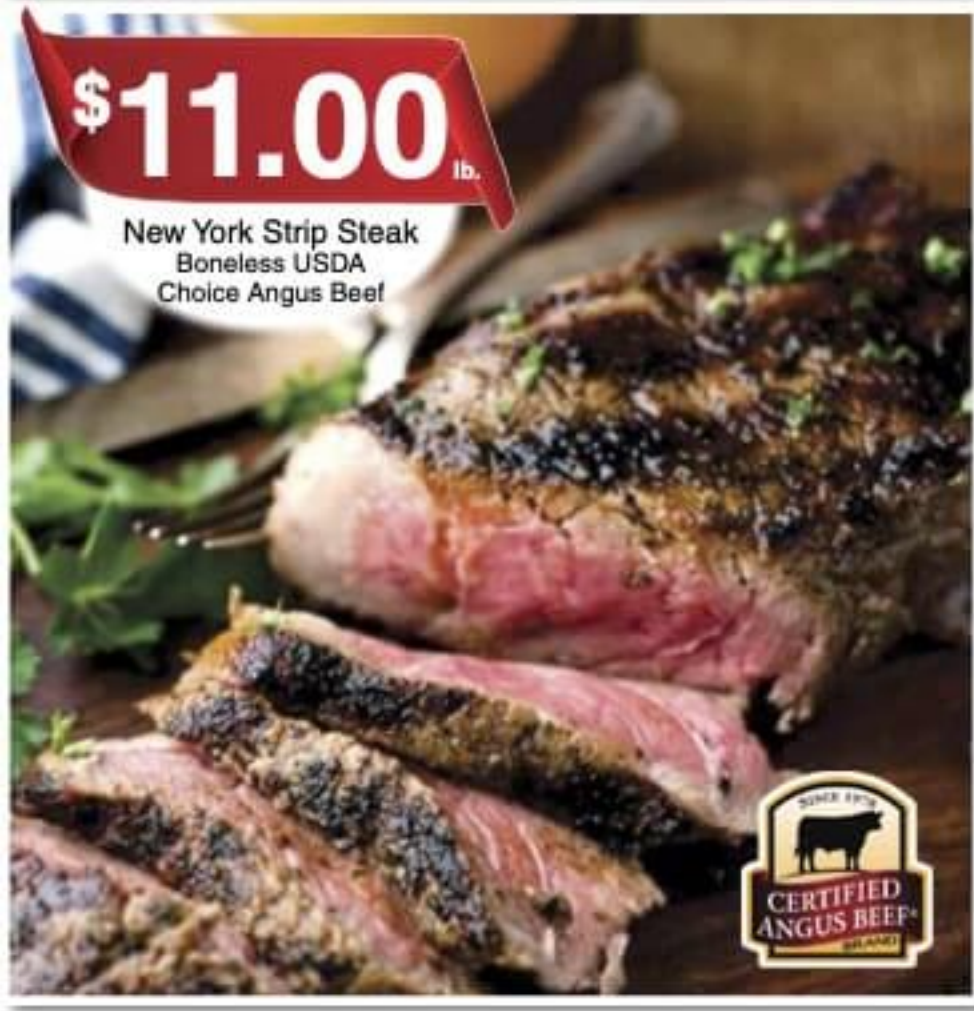

**\$6.00** lb.

**Fresh Ground Round**  
 90% Lean USDA Choice  
 Angus Beef

**\$11.00** lb.

**New York Strip Steak**  
 Boneless USDA  
 Choice Angus Beef

**\$2.50** lb.

**Assorted Pork Chops**  
 USDA Inspected  
 Tender & Juicy