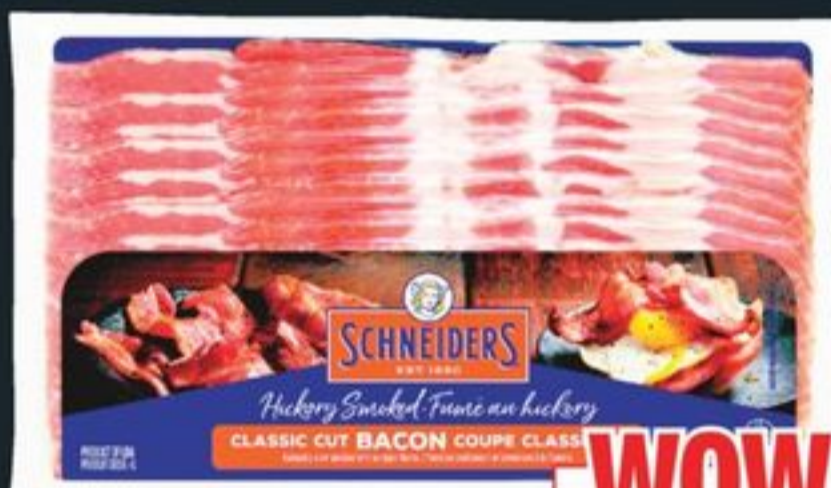

11 LB AVERAGE
WHOLE SEEDLESS WATERMELON
product of U.S.A.
2006723001, EA

WOW!
4⁹⁴

SAVE 33%

6⁹⁹

LOU'S KITCHEN ENTRÉES
selected varieties, fully cooked
375/400 g
20079077, EA

SCHNEIDERS BACON
selected varieties
375 g
20772671, EA