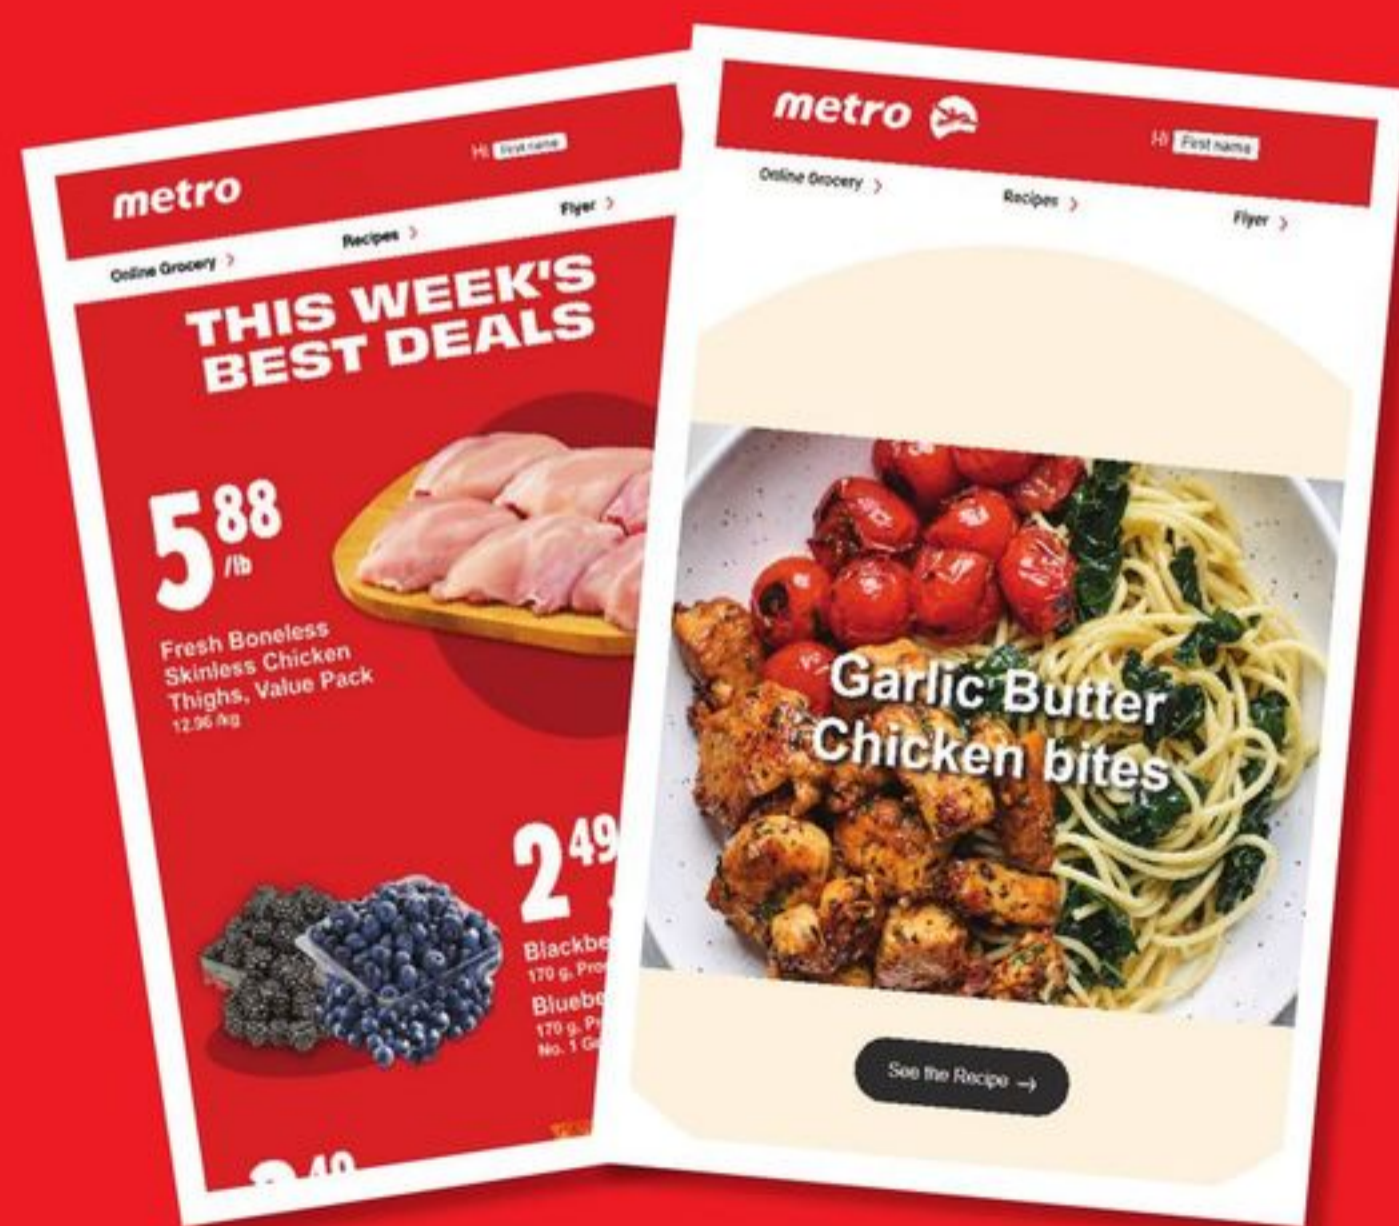

DOWNLOAD TODAY

DON'T MISS OUT!

Get weekly deals delivered straight to your inbox.

Subscribe to Our Newsletter

We reserve the right to limit quantities. Some illustrations in this flyer do not necessarily represent items on sale and are for design purposes only. We reserve the right to correct any unintentional errors that may occur in the copy or illustrations. Savings where indicated are based on our regular shelf price. Get 1 Reward Mile of every $20 you spend cumulatively each week, after exclusions. All Air Miles® reward miles weekly cumulative purchases (Sunday to Saturday) exclude taxes, tobacco, beer, wine, cider, Western Union, lottery, transit tickets, stamps, gift cards, prescription medications, behind-the-counter pharmacy items, and purchases from in-store vendors. All exclusions listed also apply to Air Miles Cash redemptions. Use Miles in the Cash balance of your AIR MILES Collector Account in-store in increments of 95 Miles for $10 towards purchases at participating AIR MILES Partner locations to a maximum of $750 per day. See in store for full details. Prices and AIR MILES® Reward Miles offers are effective Thursday 8:00 a.m. through Wednesday 11:59 p.m. Bonus Miles will be credited to your AIR MILES® Collector Number within 4-6 weeks. Other exemptions may also apply. Certain prices and special offers advertised in our flyers may vary by area. For the flyer applicable to your area, go to metro.ca/flyer or see the flyer at your local store. Some seafood, bakery and floral items may not be available in all stores. Commercial resale of our products is prohibited. ®™ Trademarks of AM Royalties Limited Partnership used under license by AIR MILES Loyalty Inc. and Metro Ontario Inc.