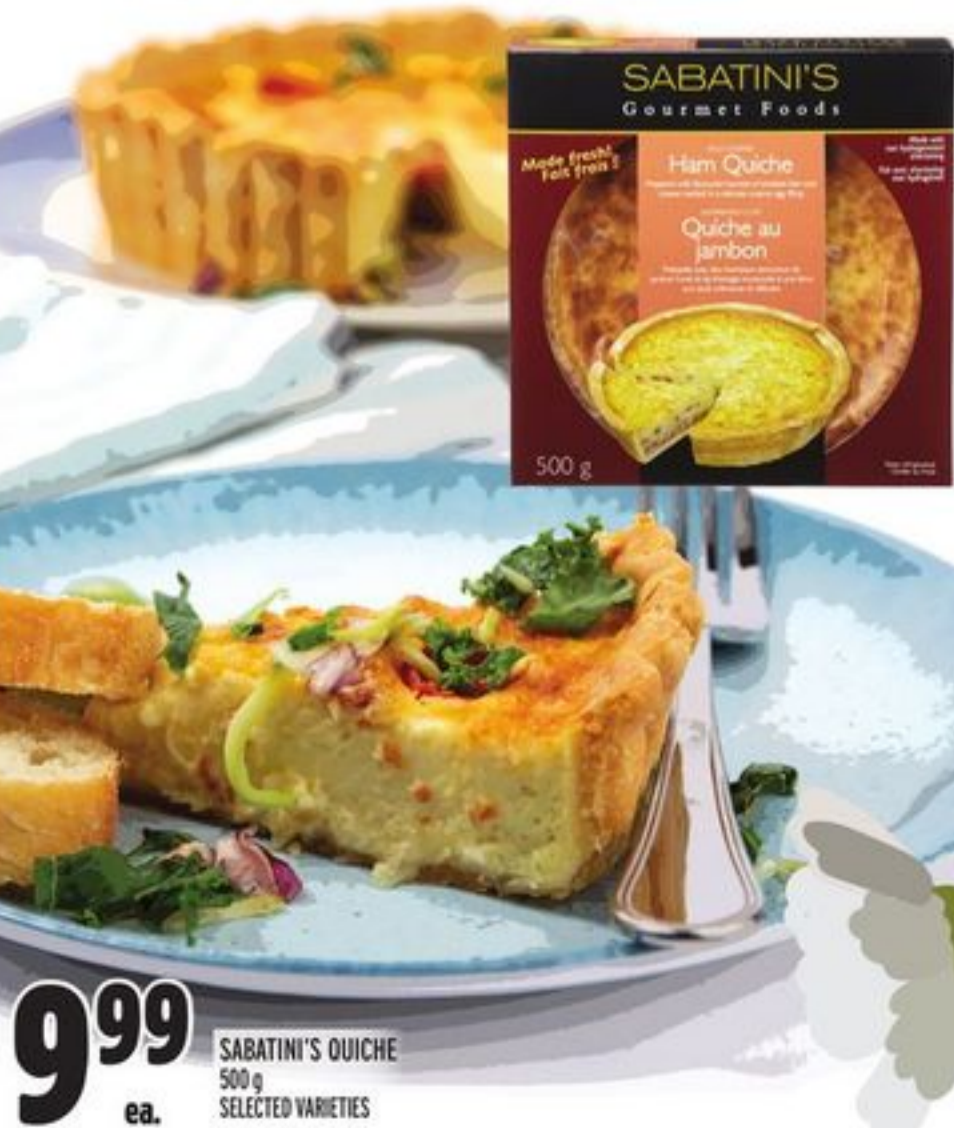

2.49 ea.

made in
my metro
m

STORE MADE
PARTY SIZE DELUXE
FRUIT SALAD
1.5 kg

14.99 ea.

OAKRUN
ENGLISH MUFFINS
OR CRUMPETS
PKG. OF 6
SELECTED VARIETIES

2.99 ea.

9.99 ea.
SABATINI'S QUICHE
500 g
SELECTED VARIETIES