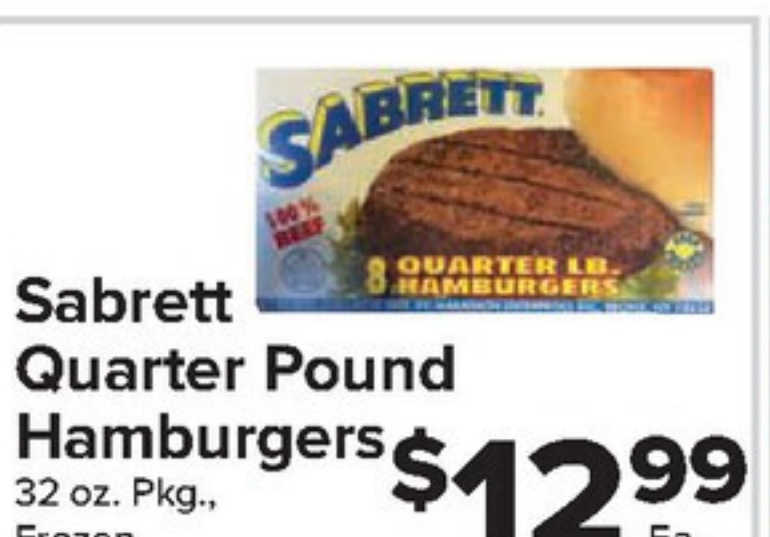

Shady Brook Farms Fresh Turkey Cutlets
$6.99 Lb.