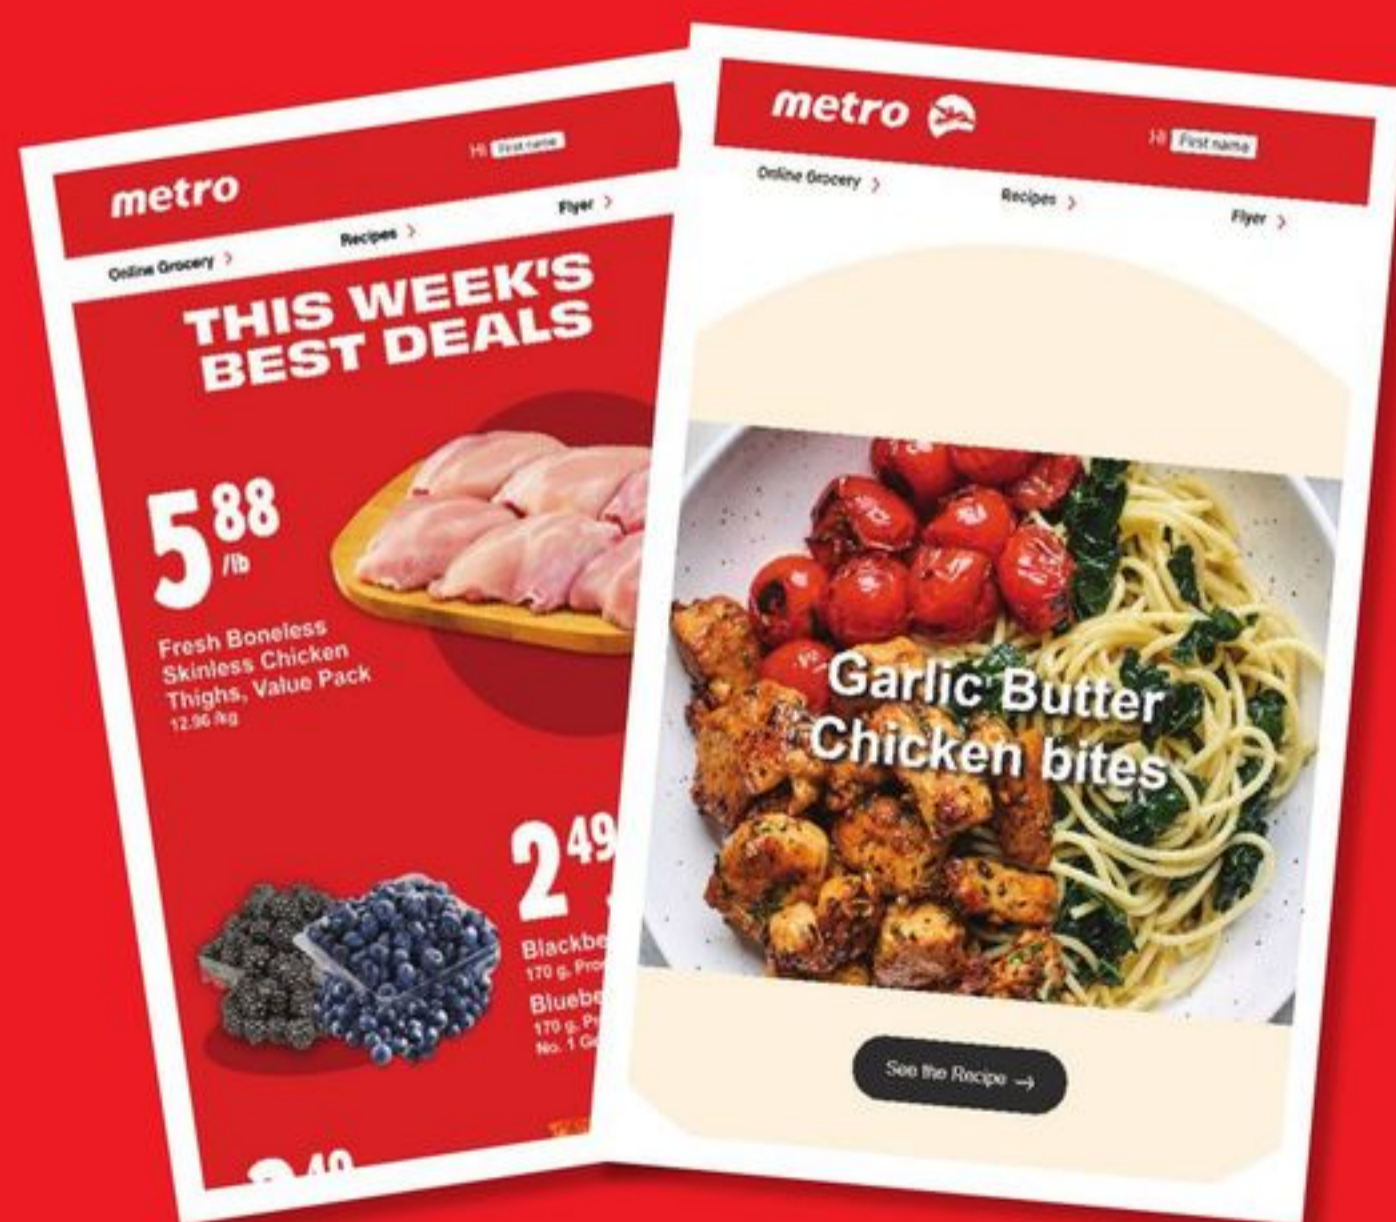

Get personalized coupons and offers with your Thunder Bucks card.

Conveniently shop Metro within the app.

Gain instant access to nutritional info.

Browse digital flyer deals and recipe ideas.

DOWNLOAD TODAY