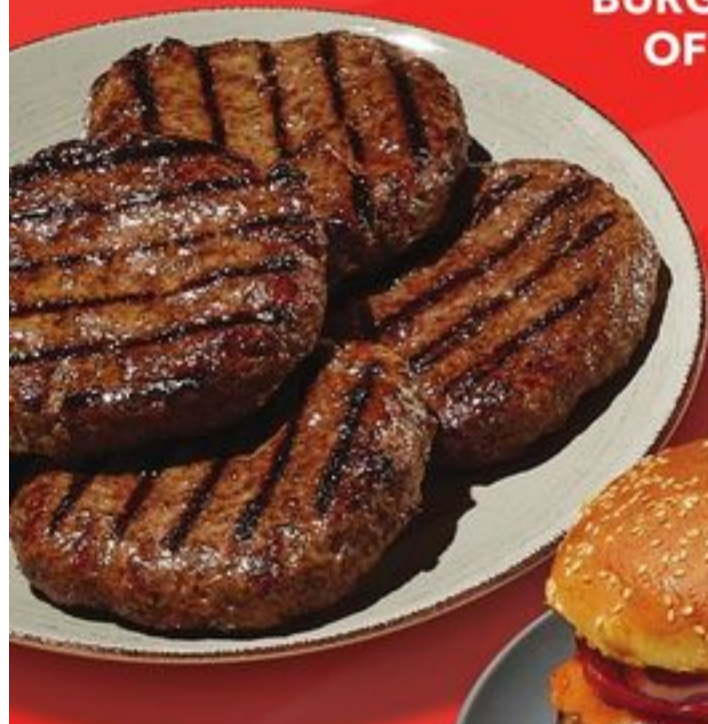

SELECTION
LIGHT TUNA
85 - 170 g
SELECTED VARIETIES

2/\$4
LESS THAN 2
PAY 2.49 ea.

SELECTION
PASTA
900 g
SELECTED VARIETIES

SUMMER SAVINGS ON BRANDS YOU CAN ONLY FIND AT METRO

BUILD YOUR BEST
BURGER WITH A VARIETY
OF TASTY TOPPINGS