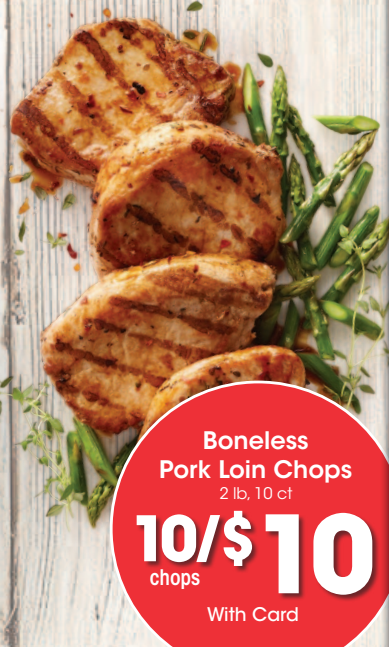

Boneless Pork Loin Chops
2 lb, 10 ct
10/$10
chops
With Card

Hillshire Farm Smoked Sausage
Select Varieties, 12-14 oz

$3.79
With Card

Bar-S Meat Hot Dogs
Select Varieties, 16 oz

2/$3
With Card

Grab & Go Shrimp Bowls
Select Varieties, 5 oz
$5
With Card

Fresh Wild-Caught Cod Fillets
$9.99 /LB
With Card

DELI & BAKERY

Order party trays, cakes and more at FrysFood.com/fresh