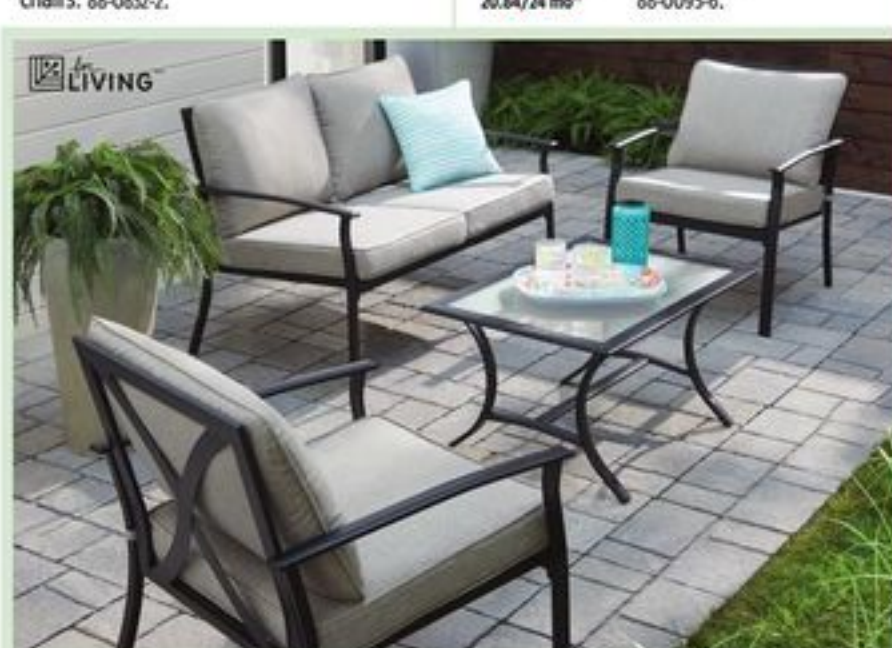

SAVE $30
Sale 249.99 10.42/24 mo** Reg 279.99
Chambly Folding Bistro Set, 3-Pc. 88-0278-4.
Save $50 Sale 249.99 10.42/24 mo**
Reg 299.99 Chambly Bench. 88-0271-6.

SAVE $30
Sale 229.99 9.59/24 mo** Reg 259.99
Nottingham Bistro Set, 3-Pc. Table and 2 chairs. 88-0832-2.