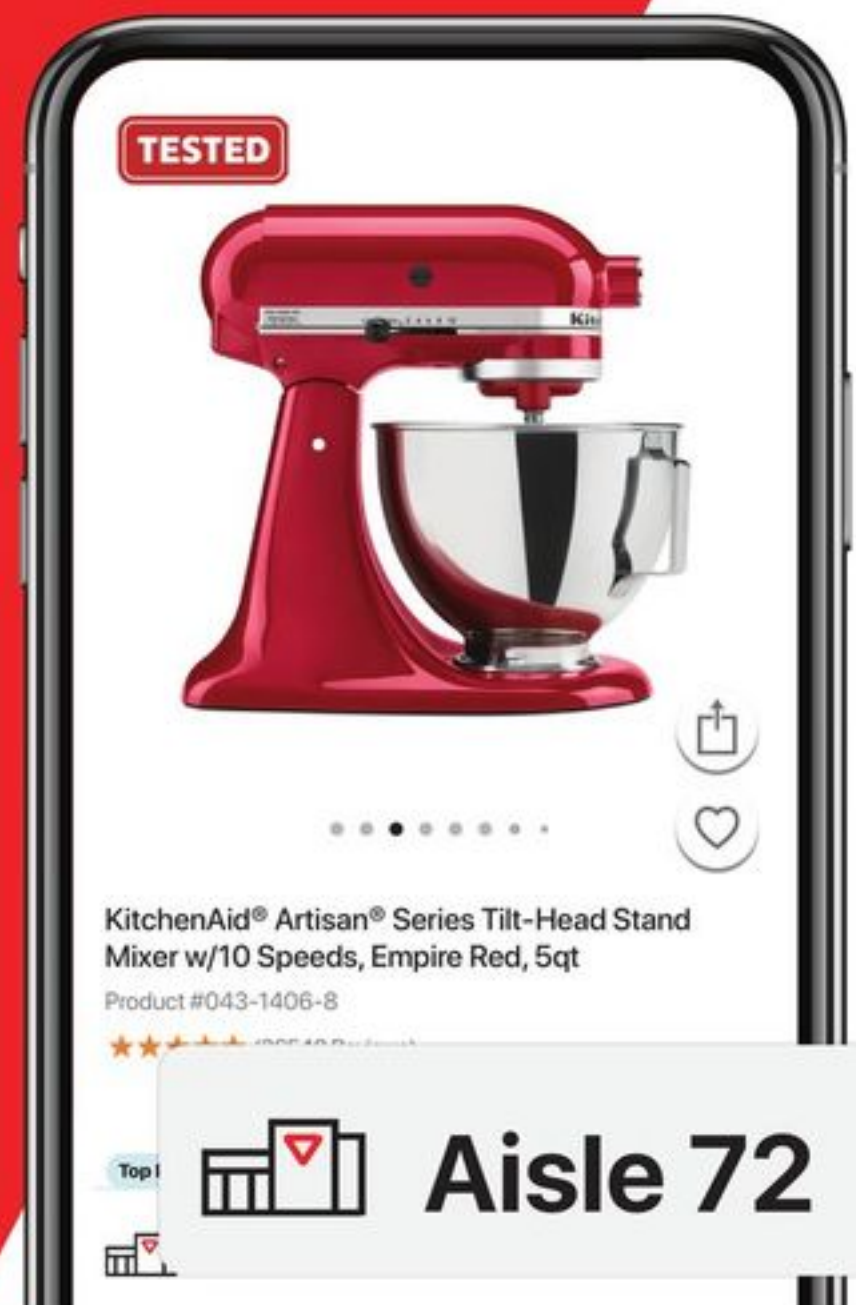

Find it. Fast.

Download the
CT app to get
an item's
exact aisle
location.

[Download Now](#)

SHOP
SMARTER
AT