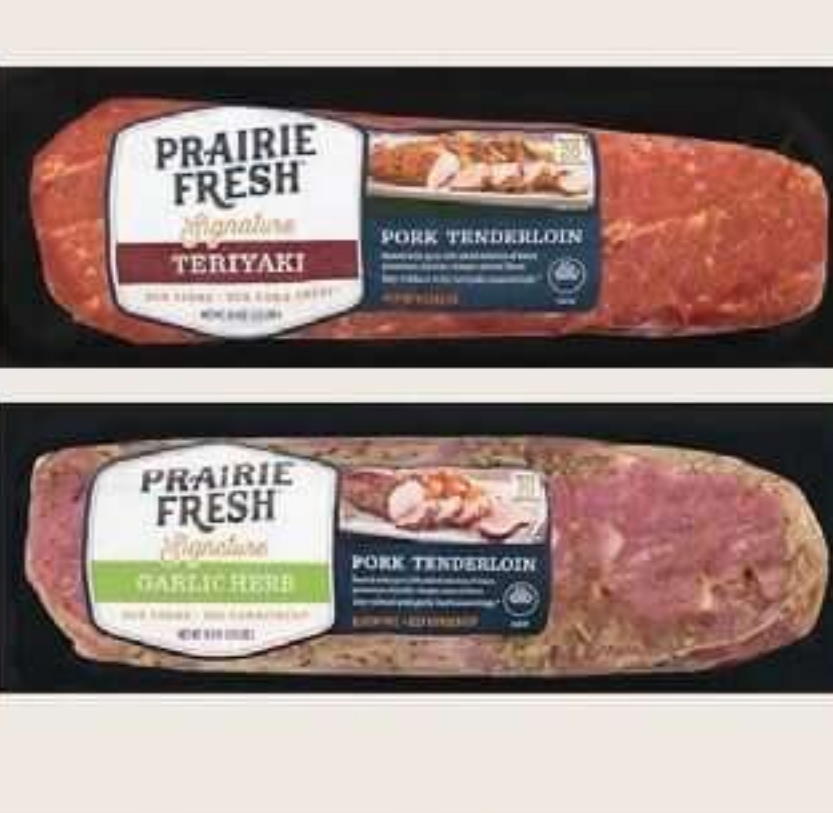

2.48
5-Oz., Selected
Pudding
Parfait Cups

4.98
6-Ct., Selected
Nikola's Bakery
Coffee Cake

5.98
8-Inch
Bakery Fresh
Blueberry Pie

LOCAL Equals FRESH
LOCALLY OWNED BY PEOPLE YOU CAN TRUST!

2.98 lb.
Springer Mountain Farms
Fresh Boneless
Chicken
Thighs

4.98 lb.
85% Lean
Fresh Ground
Round
Patties

7.98
16.2-Oz., Frozen
Ball Park
Beef Patties

4.98
16-Oz., 93% Lean
Butterball
Ground Turkey

2.98 lb.
Boneless
Country Style
Pork Ribs

6.98
18.4-Oz., Selected
Prairie Fresh
Signature Pork
Tenderloin

2.48 lb.
Sold in 5-Lb. Bag
@ \$12.40
Boneless
Chicken Breasts

6.98 lb.
IQF, Ready To Cook
Chicken
Tenders

2.98 lb.
Corned
Beef
Brisket

5.98 lb.
Certified Angus Beef
Beef Stew Or
Cubed Steaks

Rise AND Shine