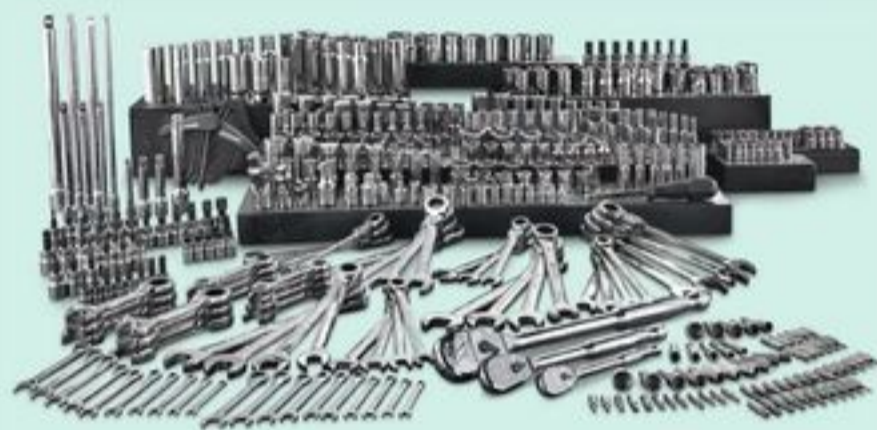

Sale 599.99 25.00/24 mo** Reg 749.99 500-Pc Master Socket and Wrench Set. 58-0304-2.

MASTERCRAFT

SAVE $70

$15* Bonus CT Money

Sale 259.99 10.84/24 mo**
Reg 329.99
10-Gallon Shop
Compressor.
4.0 CFM @
90 PSI. 58-1390-8.

MASTERVAC

SAVE $50

$12* Bonus CT Money

Sale 149.99 Reg 199.99
60L Wet/Dry
Vac. 54-0339-8.

Join & Register today to make the most out of the

Triangle MAX STACK EVENT

- **Rewards Everyday**
  Collect CT Money* on almost all your purchases.
- **Bonus Offers**
  Activate personalized offers to earn even more CT Money.*
- **Redeem for Free Products**
  $1 in CT Money = $1 off products.*

Register today at triangle.com

- Earn CT Money*
- Get Bonus Offers
- Register To Redeem