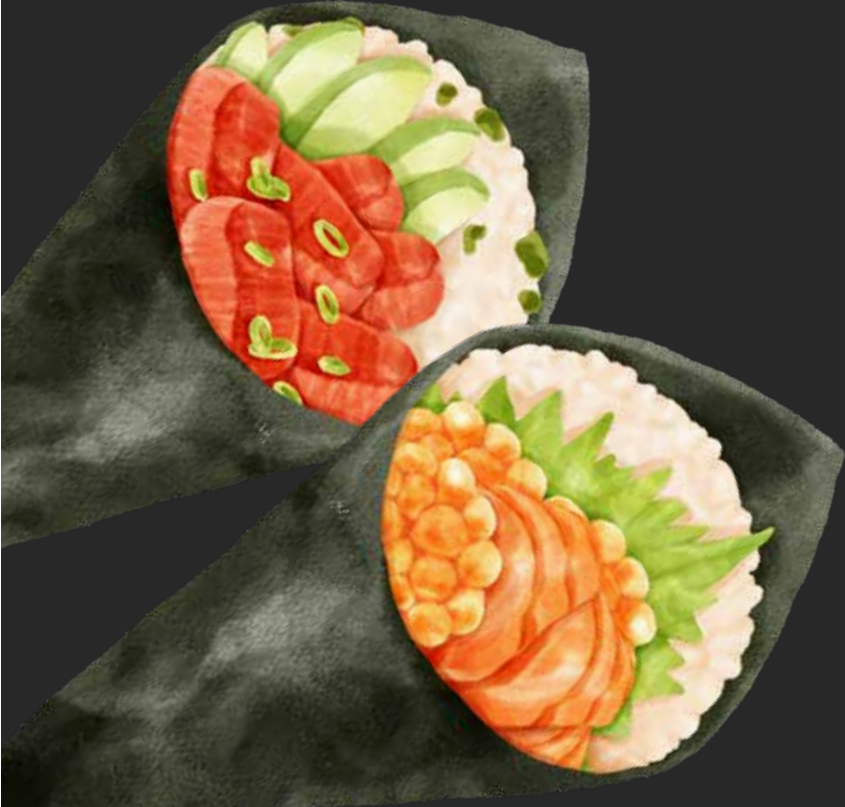

## Temaki Sushi

Temaki Sushi, or 'hand roll', is a fun DIY sushi where sushi rice and various fillings are wrapped with seaweed into a cone shaped roll. To enjoy this at home, prep sushi rice, nori (roasted seaweed), and fillings like fresh sashimi-grade fish and veggies, then let everyone customize their own rolls with their favorite ingredients.