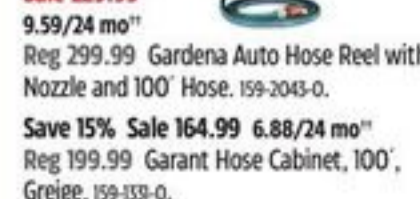

DRAMM

YARDWORKS™