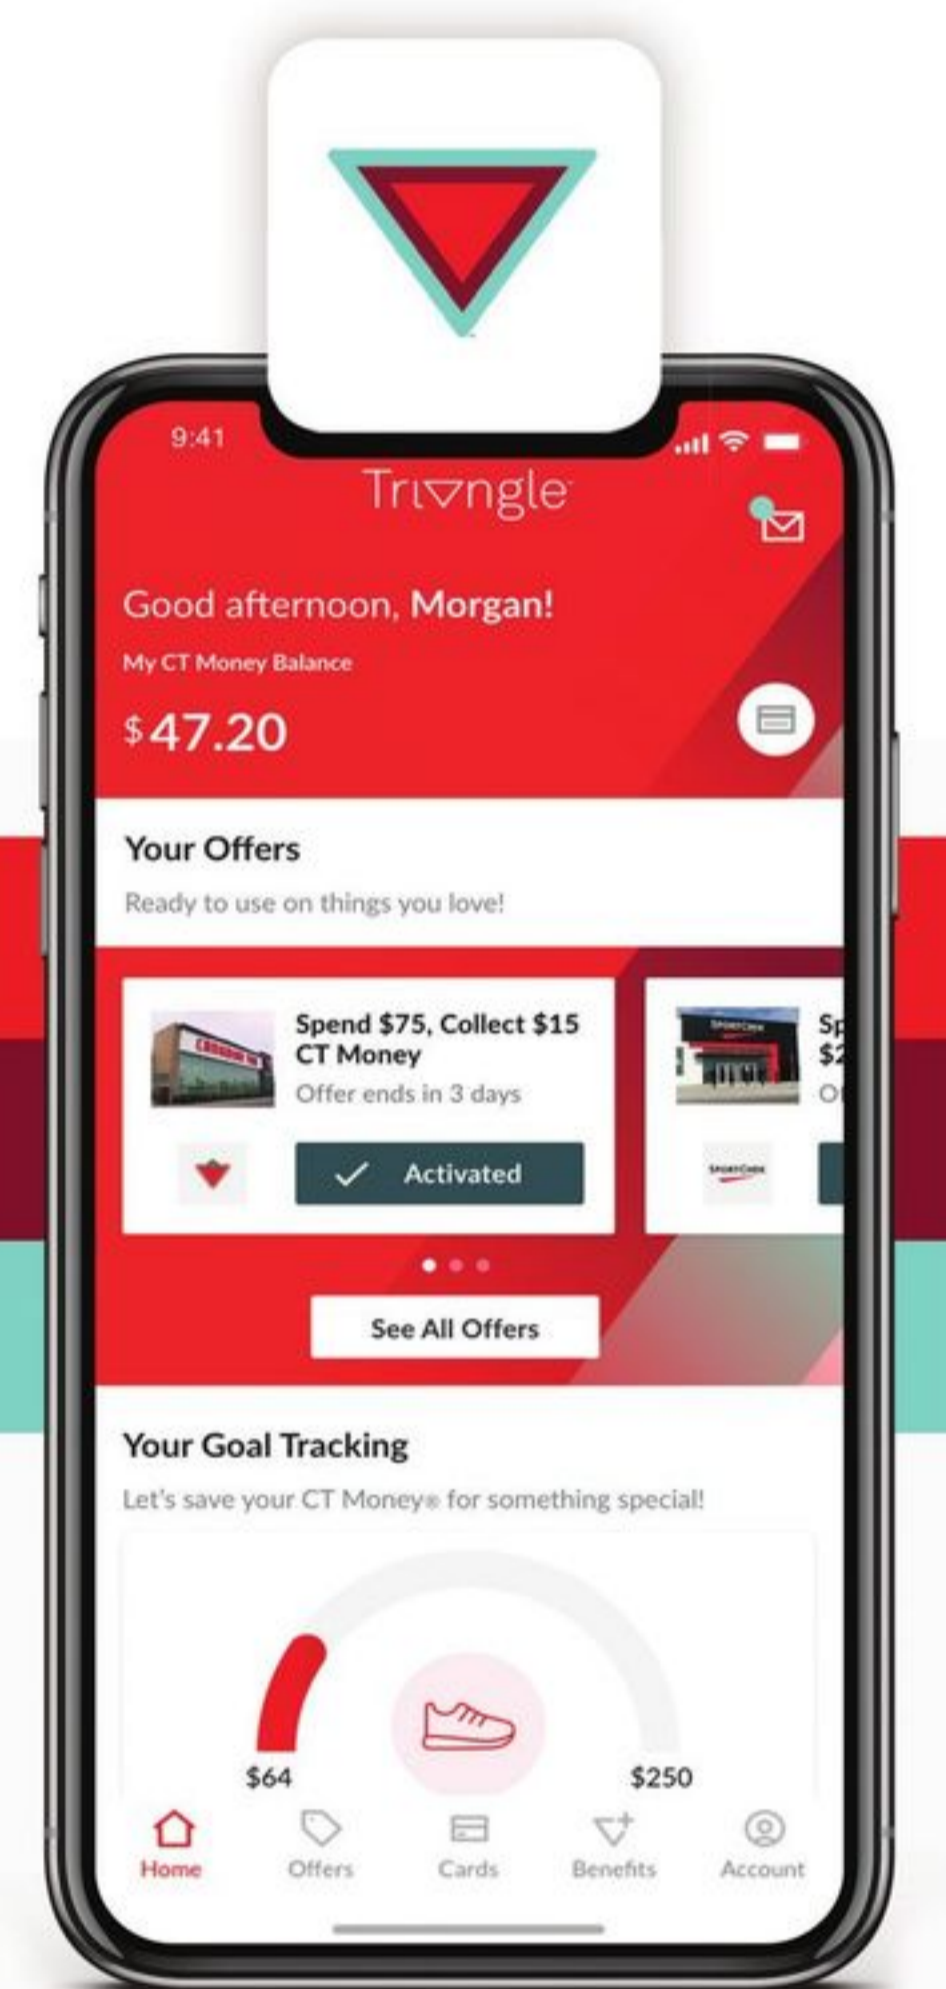

# MAKE THE MOST OF YOUR REWARDS

with the  
Triangle App!

LEARN MORE

**SAVE UP TO \$100**

• Sale 499.99 20.84/24 mo\* Reg 599.99 Digital Electric Smoker. Pellet/wood chips. 85-1780-4. • Sale 399.99 16.67/24 mo\* Reg 469.99 The Original 4-Rack Electric Smoker. 78-0026-6.