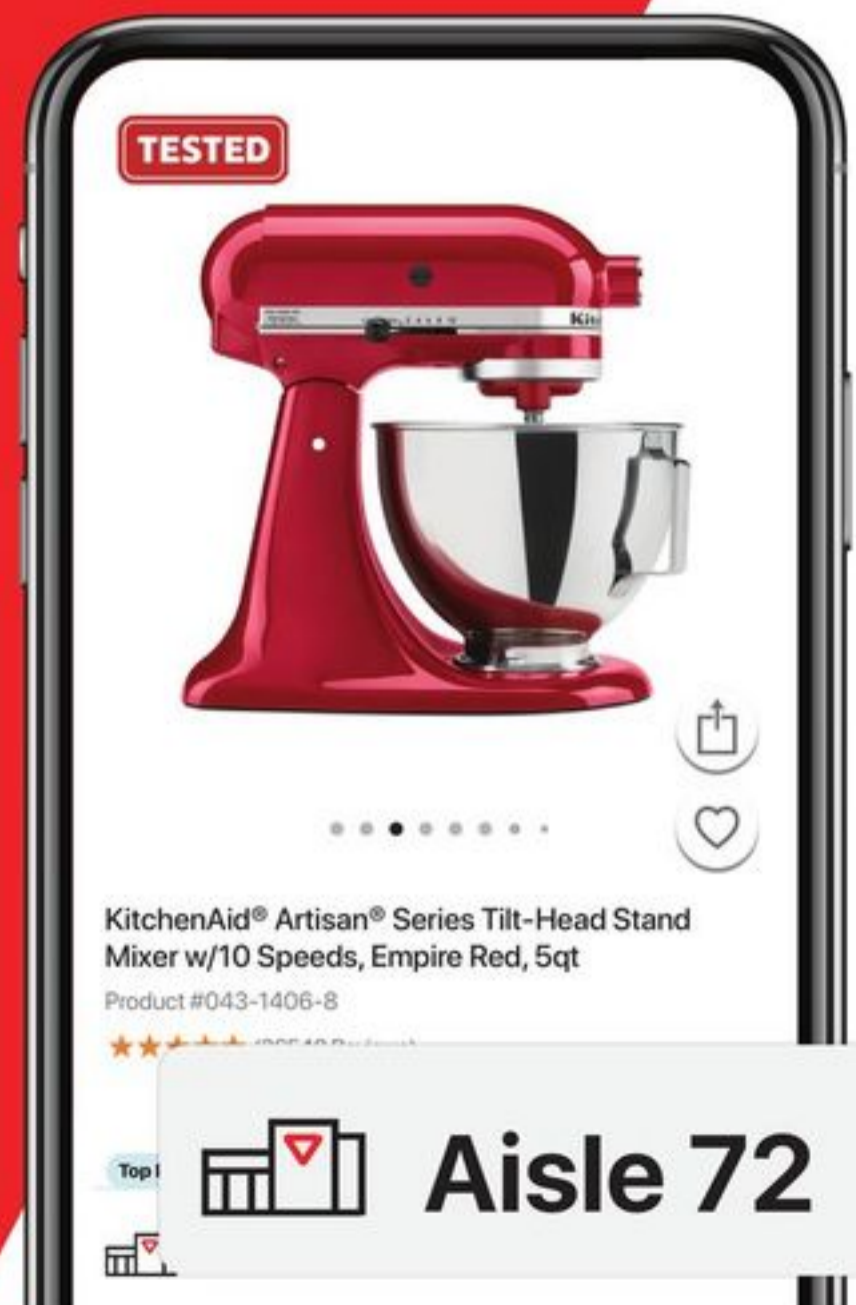

Find it. Fast.

Download the
CT app to get
an item's
exact aisle
location.

[Download Now](#)

SHOP
SMARTER
AT