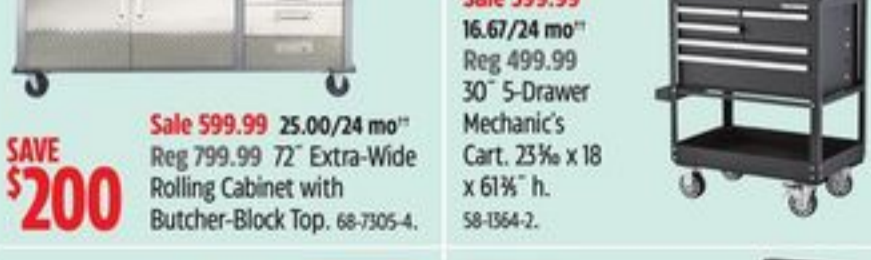

**SAVE 30%**  
**54.99**  
 Reg 79.99  
 5-Shelf Adjustable Resin Rack. 36 x 18 x 72" h. 68-4403-2.

**SAVE \$220**  
**749.98**  
 Reg 969.98  
 31.25/24 mo\*\*  
 When you buy items 1 & 2

**SAVE \$50**  
**599.99**  
 Sale 599.99  
 25.00/24 mo\*\*  
 Reg 649.99  
 47" 8-Drawer Tool Chest with Built-In Power Bar and USB. 58-2525-4.