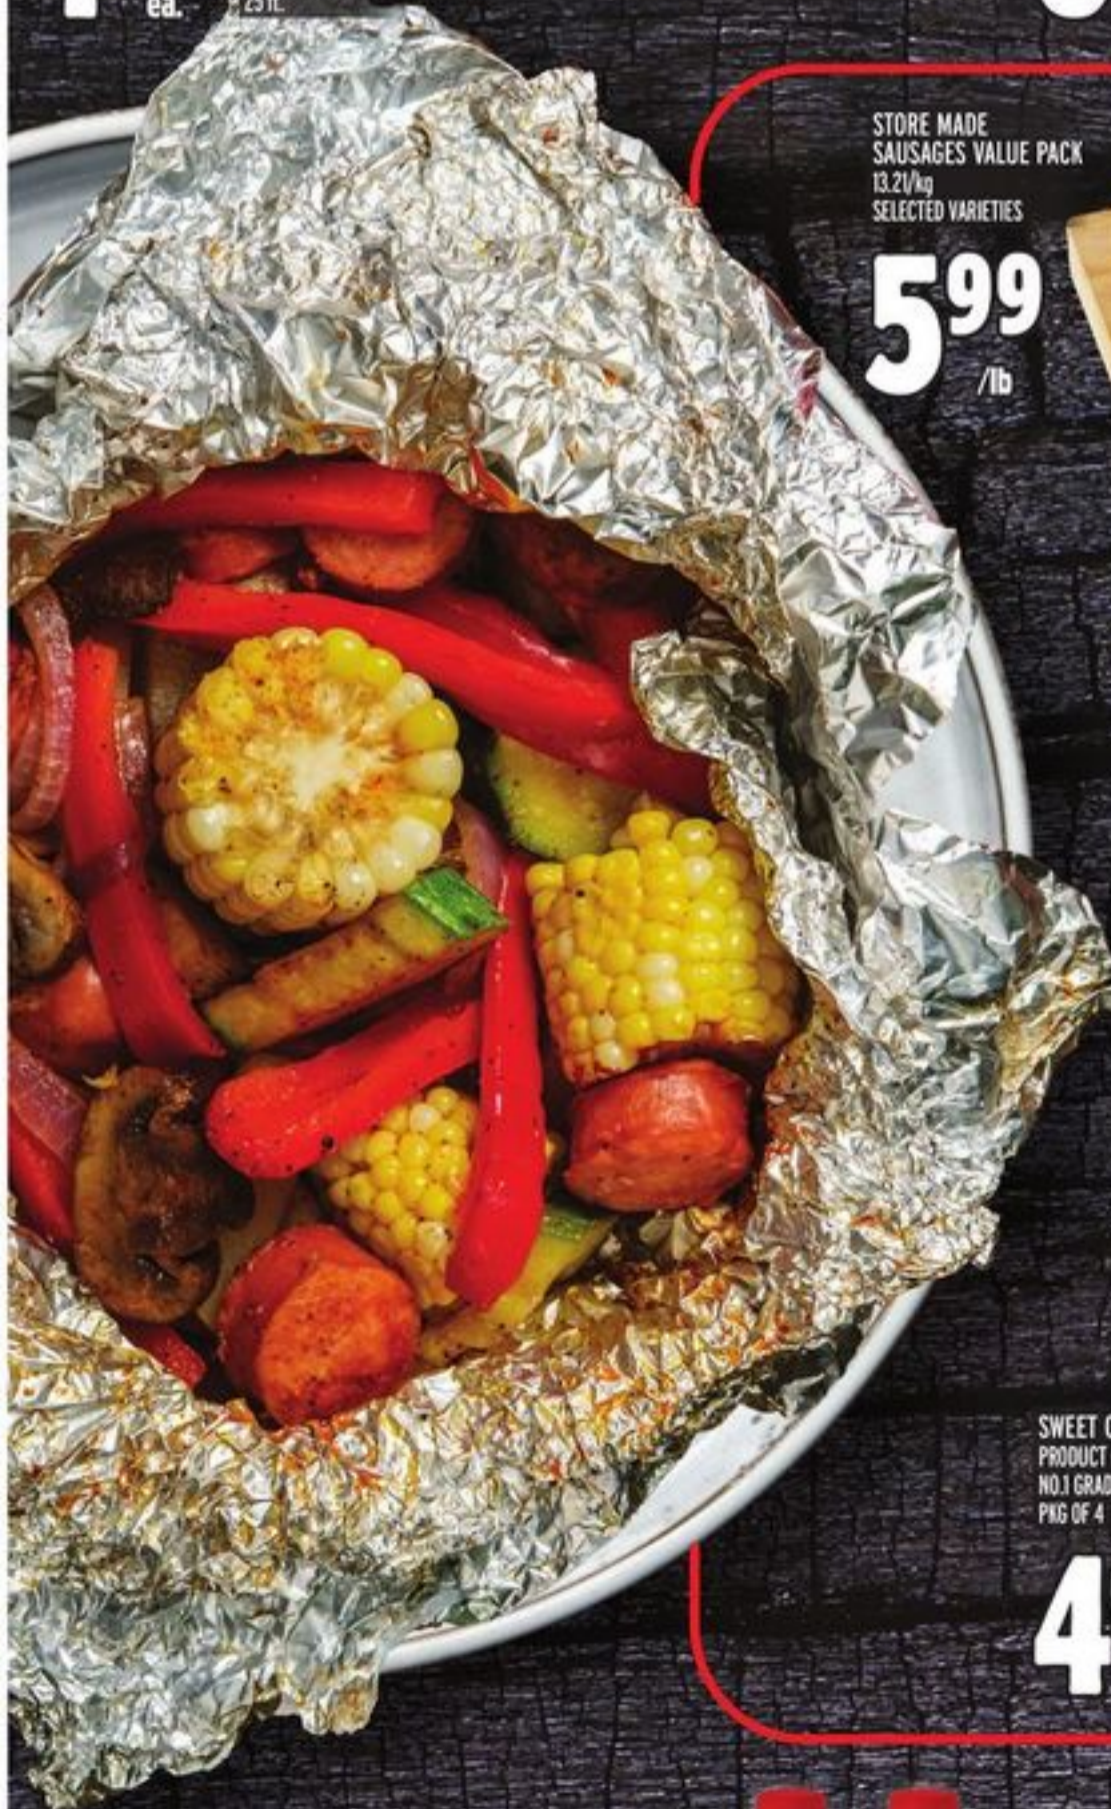

STORE MADE
SAUSAGES VALUE PACK
13.21/kg
SELECTED VARIETIES
5⁹⁹
/lb