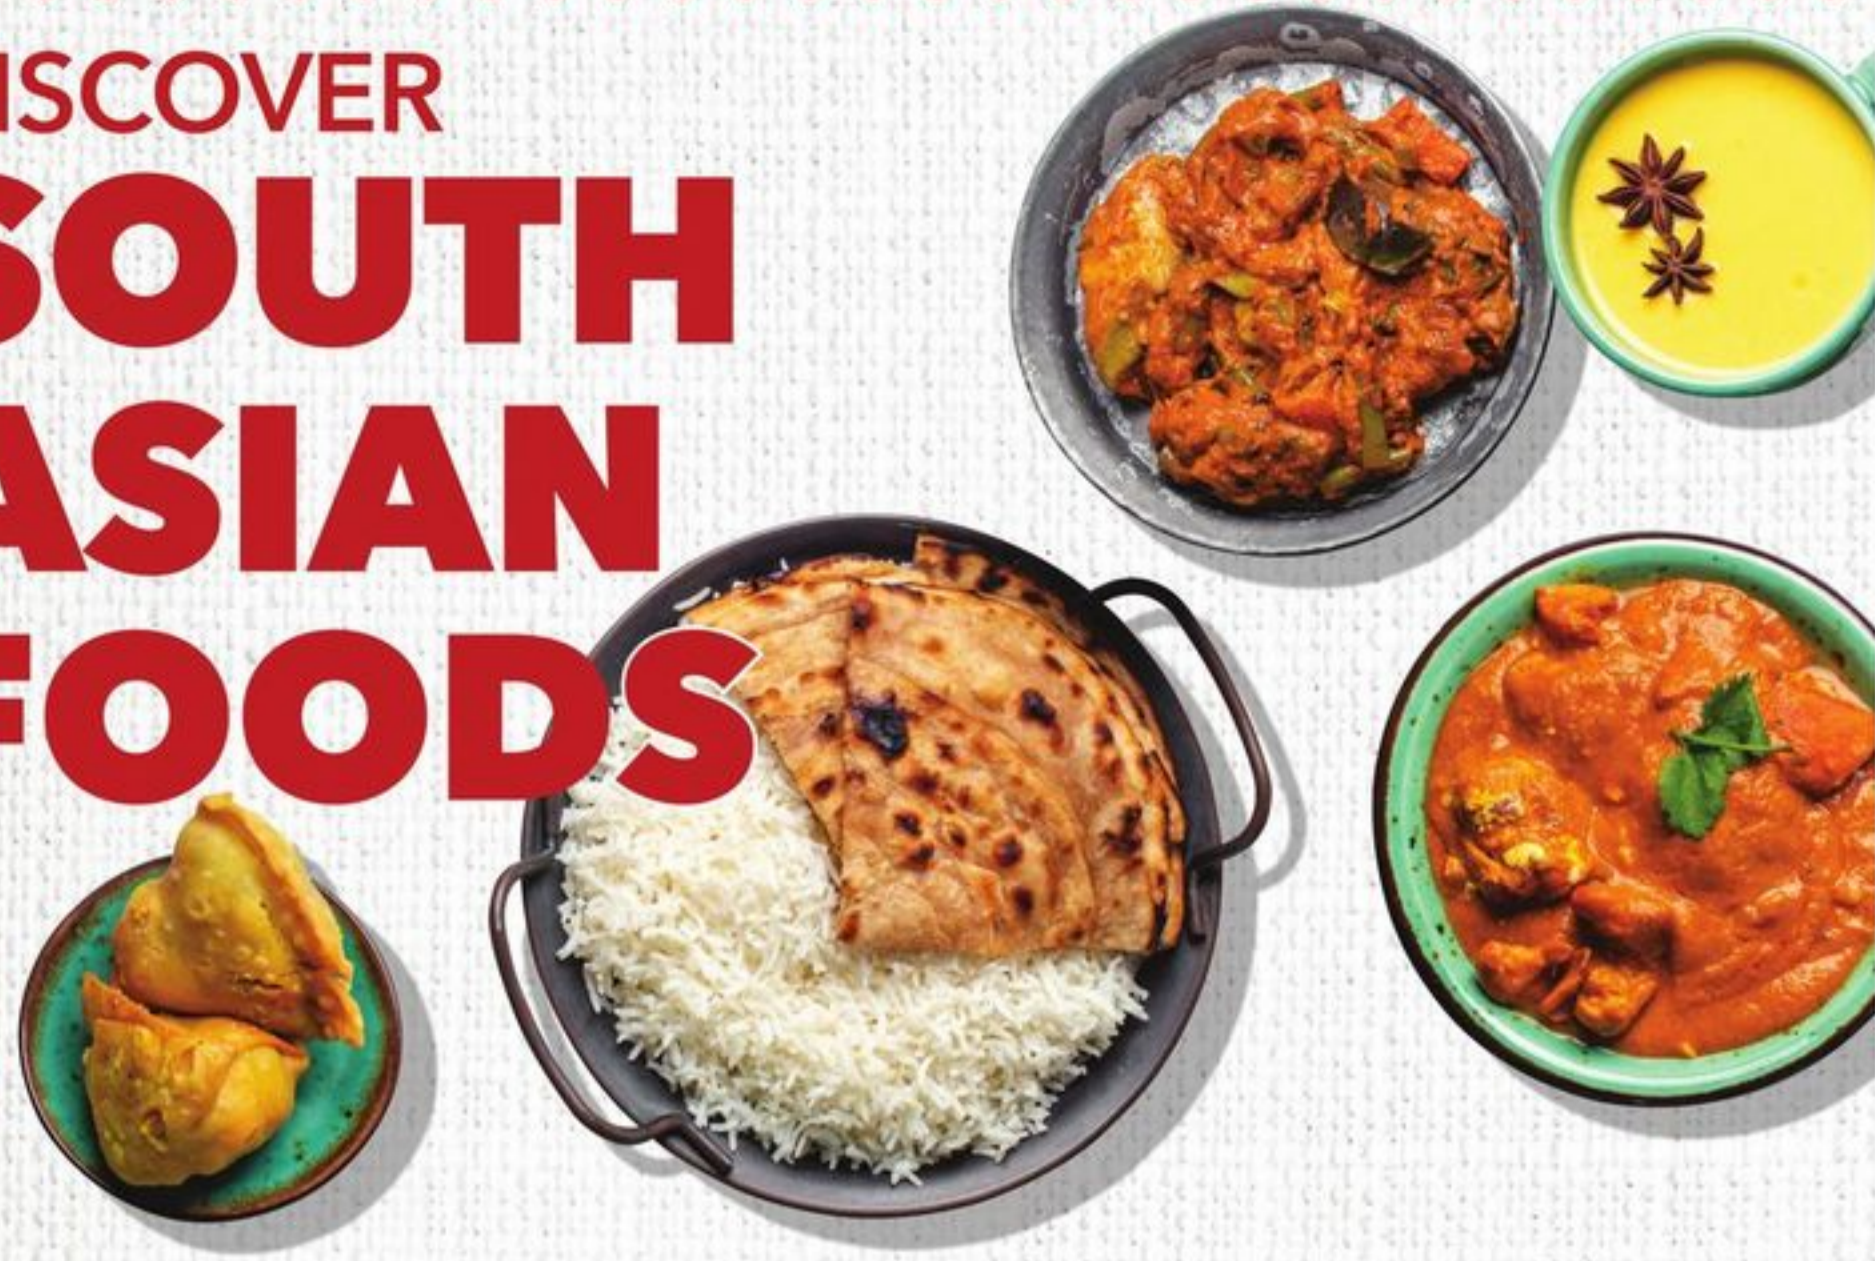

DISCOVER SOUTH ASIAN FOODS

7⁹⁹
ea.

ICIM
TURKISH LABNEH
500 g