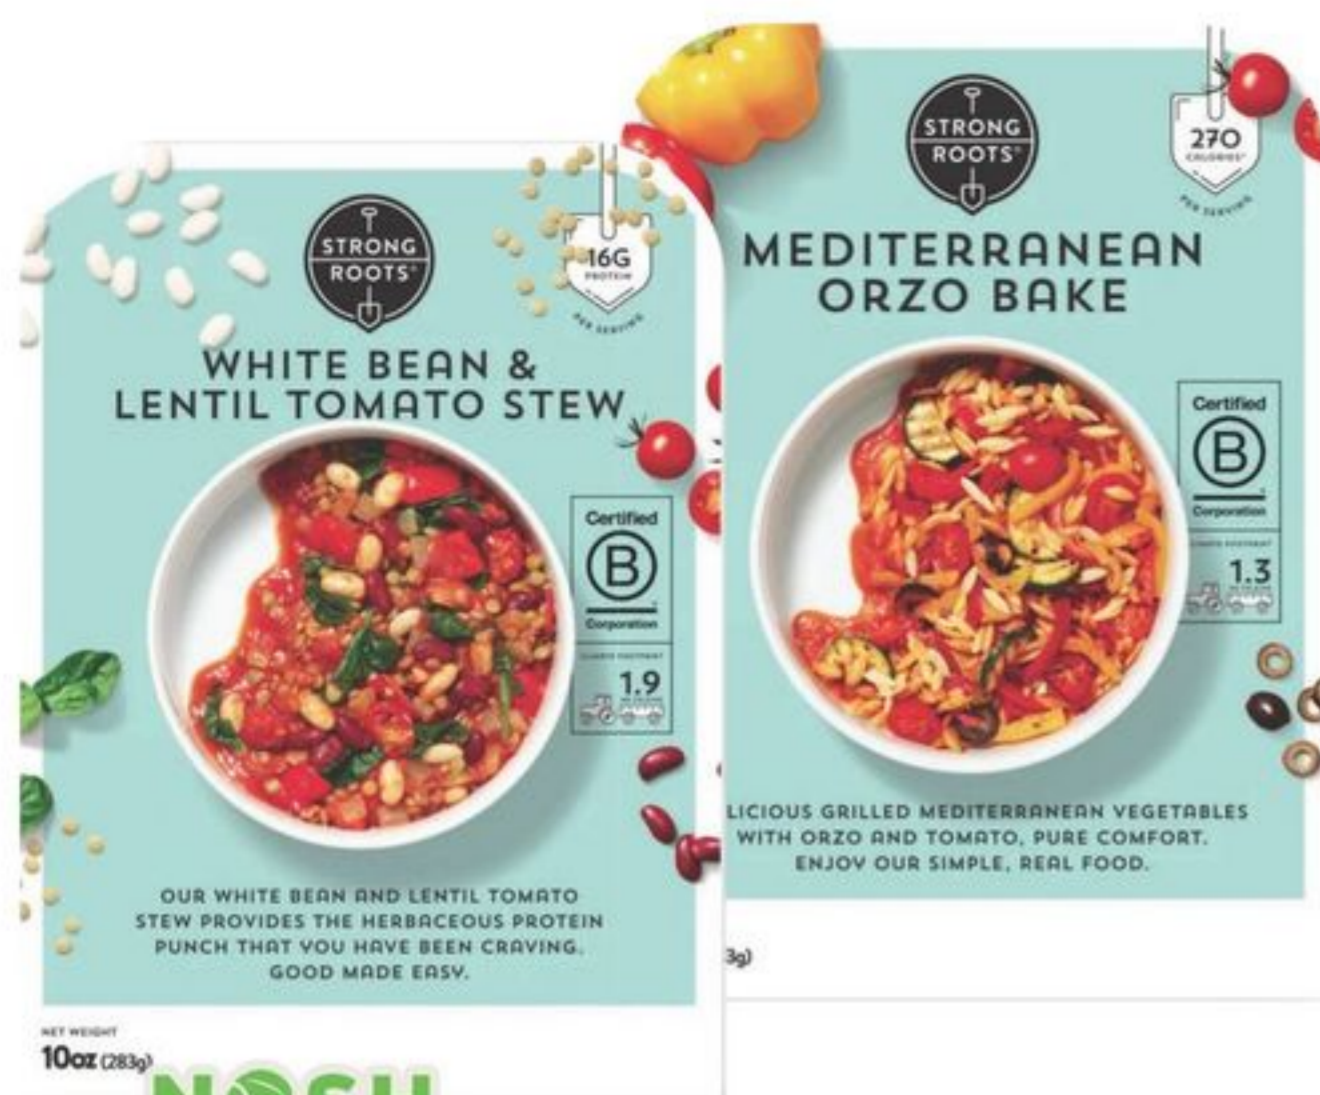

**99¢**  
Bar-S Classic Franks, 12 oz  
In the deli.  
SAVE UP TO **50%**

**\$1.99**  
Pretzilla Soft Pretzel Burger Buns or Sausage Buns, 10.4-12.8 oz  
SAVE UP TO **67%**

**\$9.99**  
Pitmaster's Pride Baby Back Pork Ribs, Extra Meaty, 36 oz In the deli.  
SAVE UP TO **57%**

**\$2.99**  
Strawberries, 2 lb  
SAVE UP TO **57%**

Jack Link's Meat Snacks  
Original Seasoned & Smoked Beef Steak Strips  
SAVE UP TO **64%**

**NESH**  
**\$1.99**

Strong Roots Frozen Entrees, 10 oz Assorted varieties. In the freezer.  
**SAVE UP TO 69%**