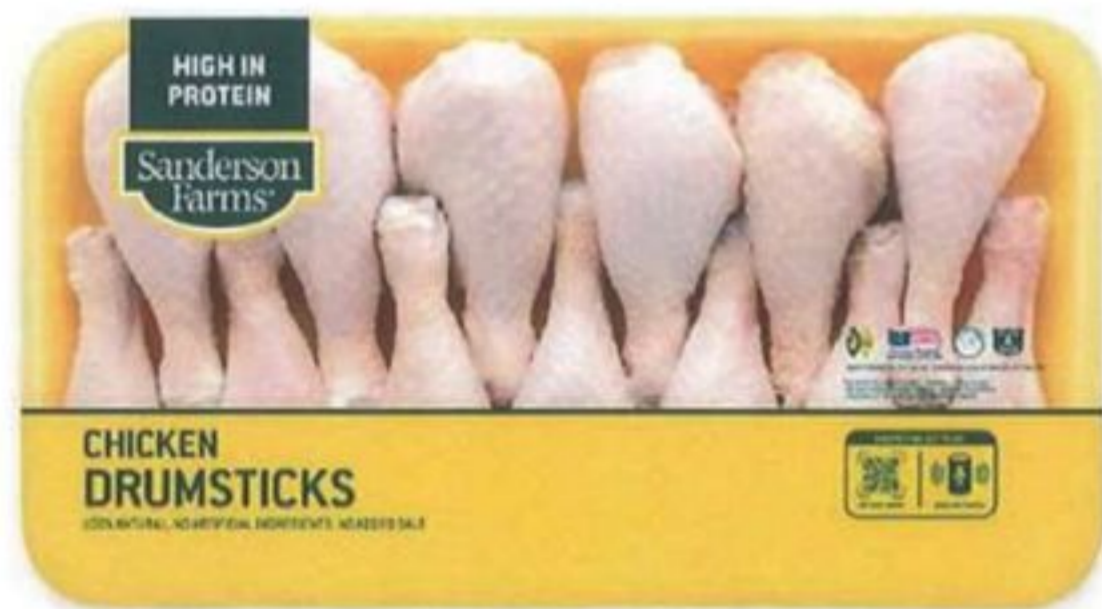

# STARS, STRIPES & Savings!

**\$5.29** /EA  
Frito Lay Party Size Chips, 9.75-15 oz Assorted varieties. Limit 3 free.  
SAVE UP TO **52%** WHEN YOU BUY 3  
**\$3.53/EA** WHEN YOU BUY 3

**\$3.99** +CRV  
Bubly Sparkling Water, 8 pk, 12 oz cans Assorted varieties. Limit 3 free.  
Not available in Bishop or Mammoth Lakes stores.  
SAVE UP TO **59%** WHEN YOU BUY 3  
Plus tax & deposit fee where applicable.  
**\$2.66/EA** WHEN YOU BUY 3

**\$4.99**  
Thomas Farms 93% Lean Grass Fed Ground Beef, 1 lb  
In the fresh meat section.  
SAVE UP TO **58%**

**99¢** /LB  
Sanderson Farms Chicken Drumsticks, Jumbo Pack In the fresh meat section.  
SAVE UP TO **60%**