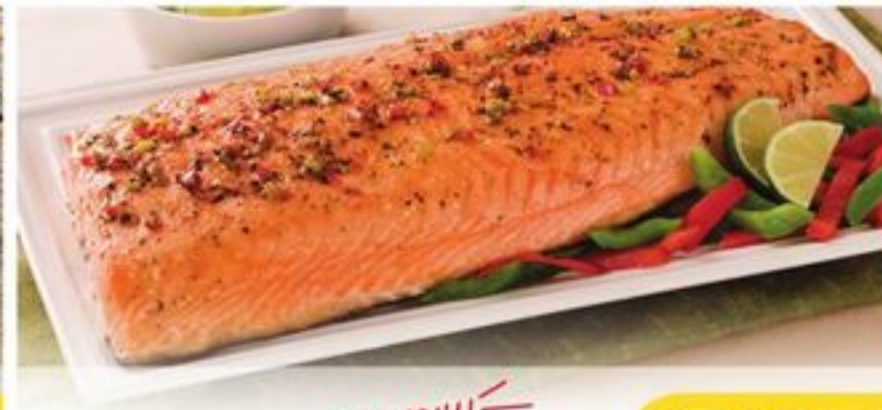

Fresh Atlantic Salmon Fillets Farm-Raised

8.97 lb Member Price