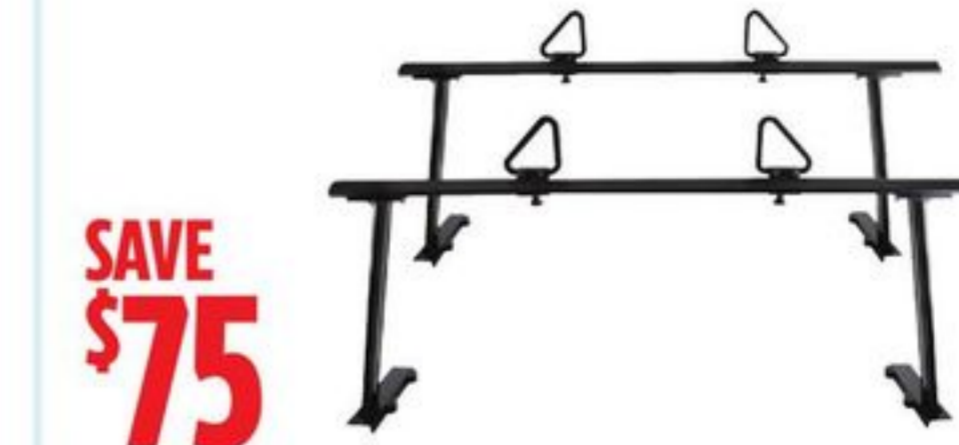

SAVE $75 Sale 344.99 14.38/24 mo^{††} Reg 419.99
Erickson Black Aluminum Truck Rack. 134-2015-6.