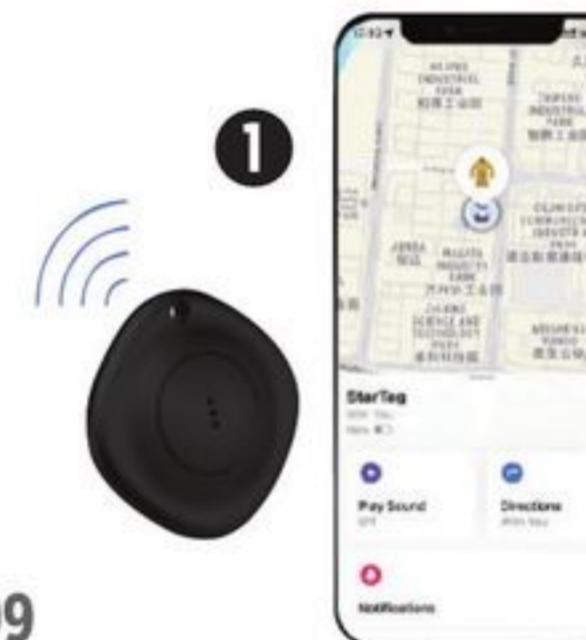

SAVE UP TO 50%

1 Sale 19.99 Reg 29.99

Bluehive Bluetooth Item Finder. Compatible with Apple iOS. 35-5474-0. Device not included.

2 Sale 17.49 Reg 34.99 AirBuds Pro Wireless Earbuds. 35-8065-6.

Save up to 60% Sale 7.49-99.99 Reg 14.99-139.99 Selected Mobile Power Supplies, Chargers and Accessories. 11-1915X/35-5467X.