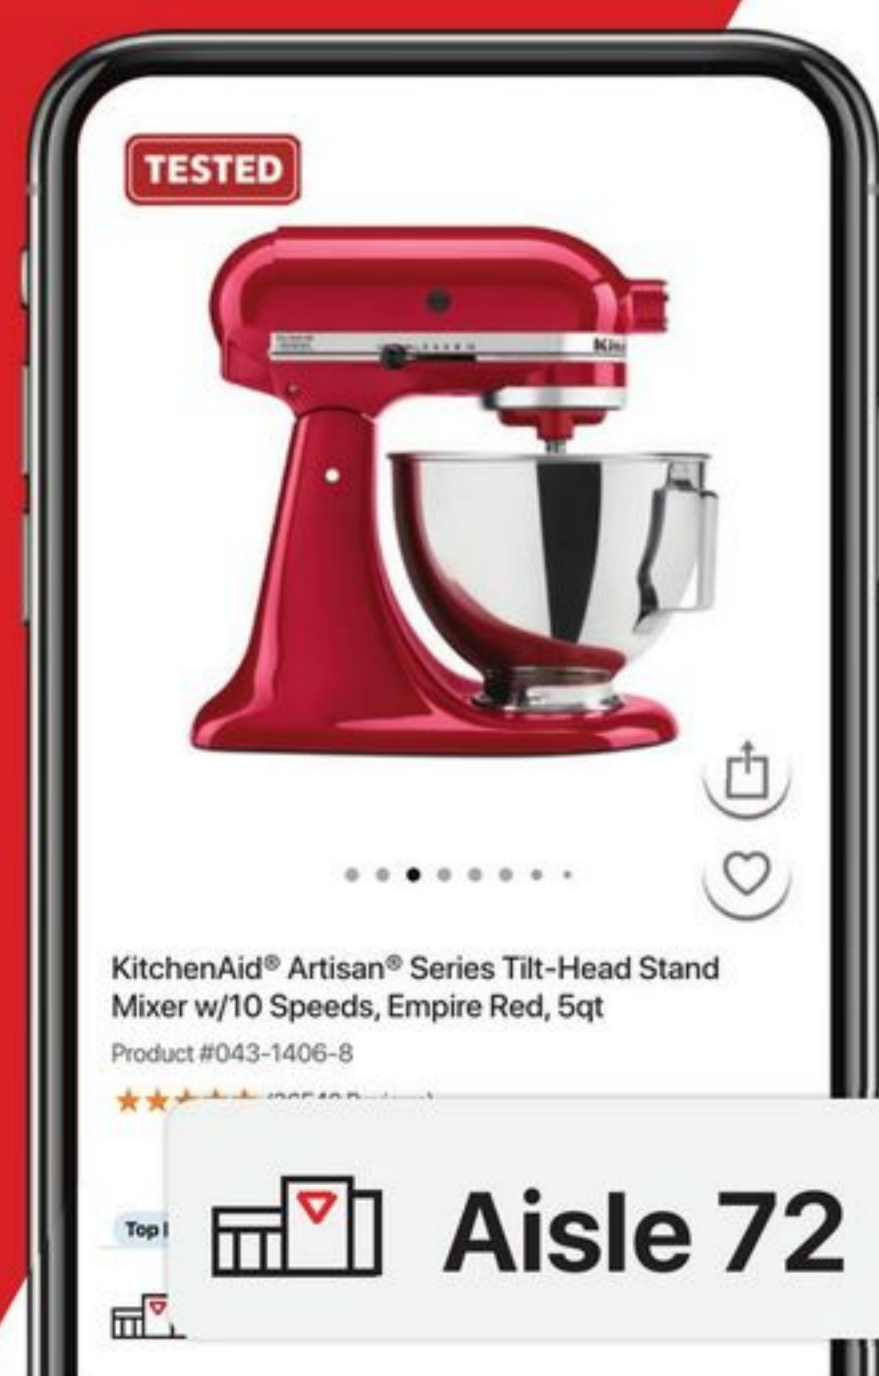

Find it. Fast.

Download the
CT app to get
an item's
exact aisle
location.

[Download Now](#)

**SHOP
SMARTER**
AT