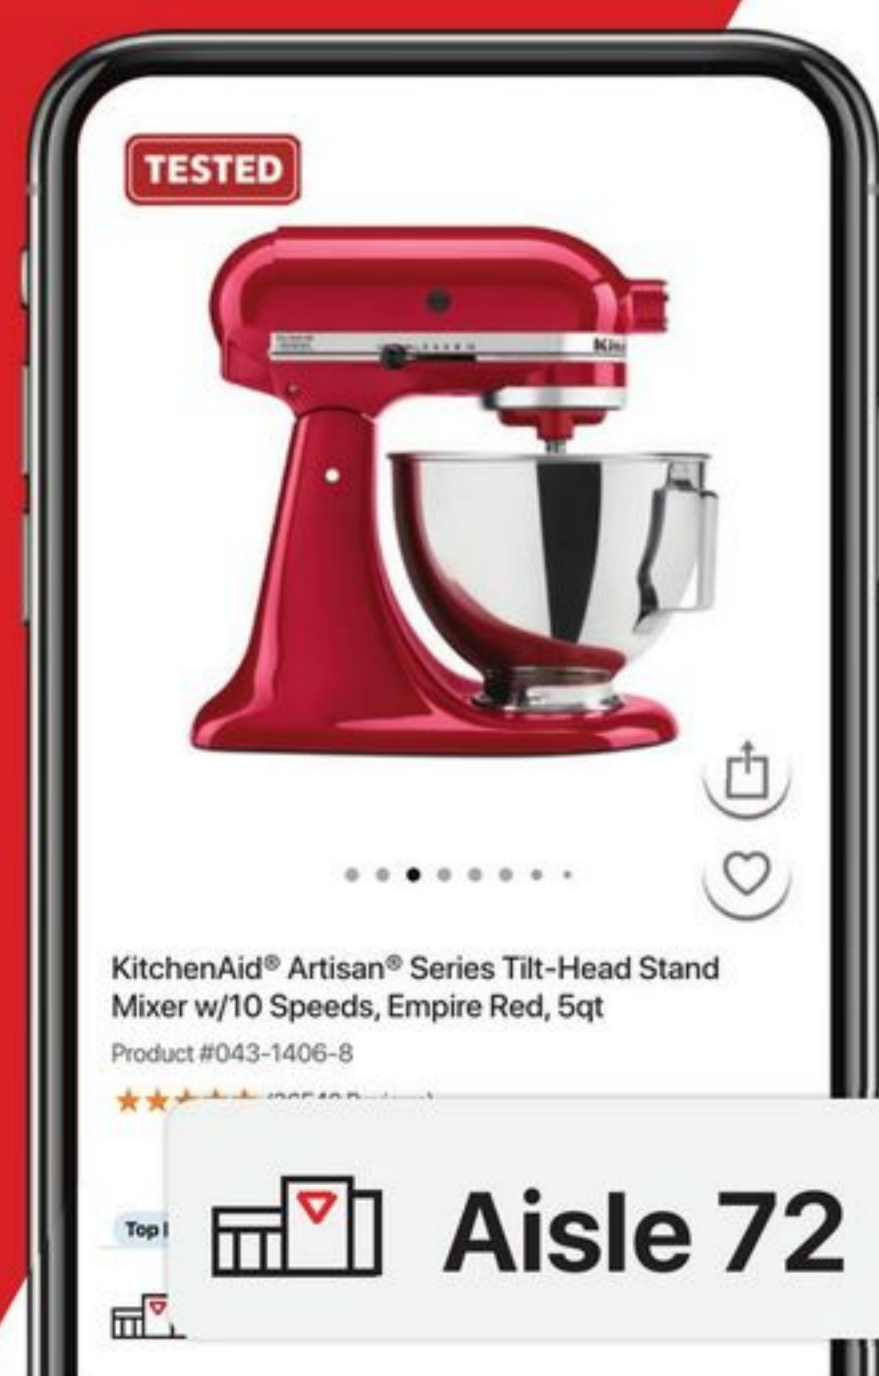

# Find it. Fast.

Download the  
CT app to get  
an item's  
exact aisle  
location.

[Download Now](#)

**SHOP  
SMARTER  
AT**

PADERNO

SAVE UP TO \$110

10-pc

SAVE \$110 249.99