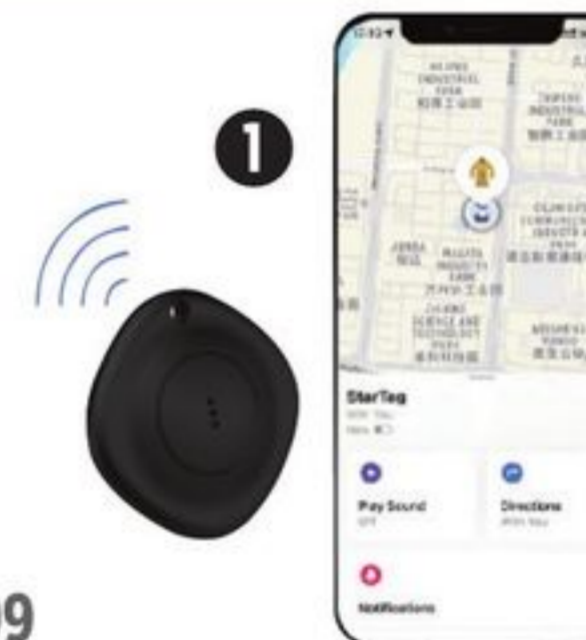

SAVE UP TO 50%

1 Sale 19.99 Reg 29.99

Bluehive Bluetooth Item Finder. Compatible with Apple iOS. 35-5474-0. Device not included.

2 Sale 17.49 Reg 34.99 AirPods Pro Wireless Earbuds. 35-8065-6.

Save up to 60% Sale 7.49-99.99 Reg 14.99-139.99 Selected Mobile Power Supplies, Chargers and Accessories. 11-1915X/35-5467X.