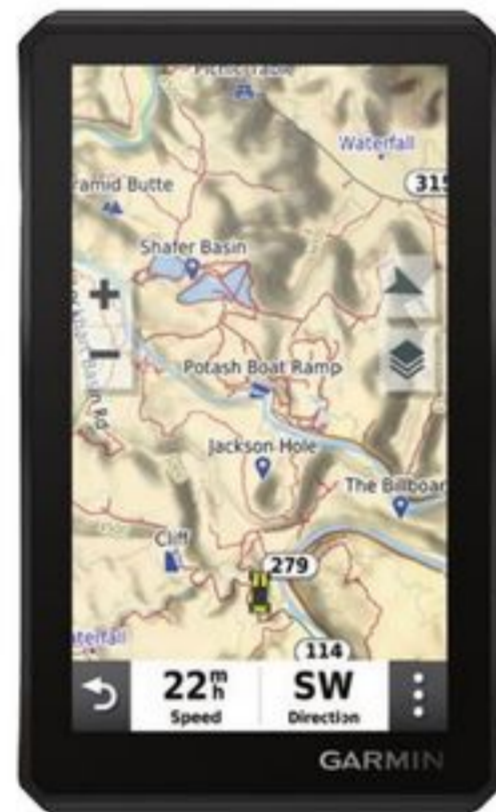

SAVE \$100 STEEL ATV TRAILER, 900-LB 19 cu.ft. load capacity. 127-9366-6. Reg. 899.99
SALE 799.99 33.34/24 mo**

GREAT VALUE TREAD® POWERSPORT GPS NAVIGATOR
Glove-friendly and ultrabright touchscreen. 127-9386-8...**809.99**
33.75/24 mo**