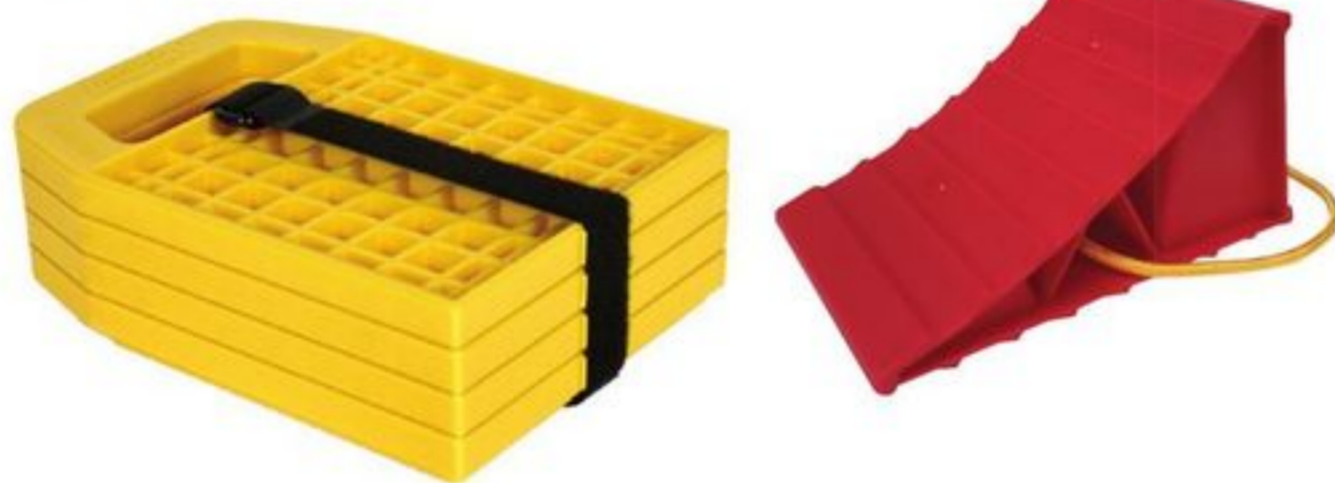

3 Lift & secure

SAVE 30% STABILIZING PADS, WHEEL CHOCKS, JACK STANDS
AND COUPLER LOCK 40-1838X. Reg. 7.99-49.99...**SALE 7.19-44.99**

4 Cover & protect

GREAT VALUE ASSORTED RV & TIRE
COVERS UV, mould and mildew-
resistant. 40-8890X...**279.99-349.99**

GREAT VALUE RV EXTRA-LARGE
SPARE TIRE COVER 40-9276-4...**29.99**