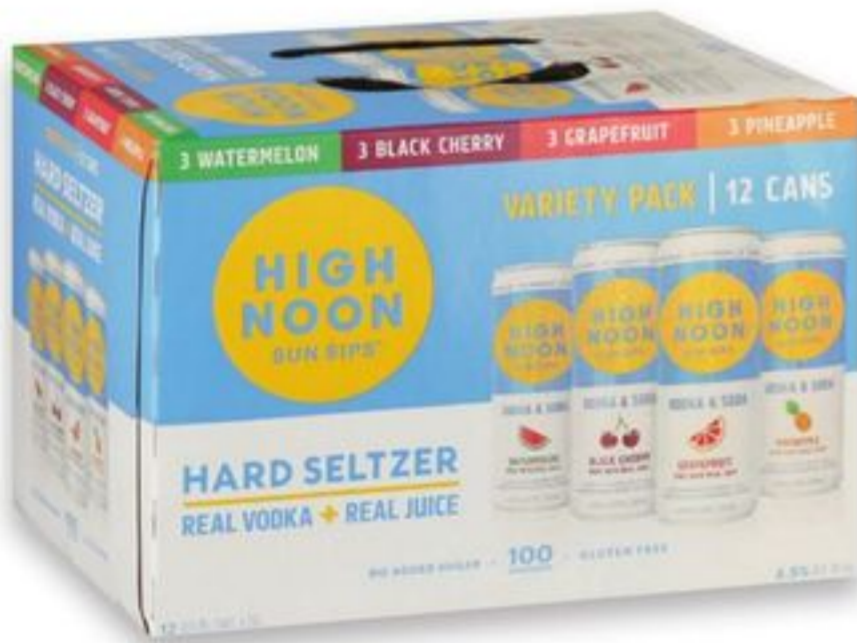

Need pet
meds? Get up to
80% off
pet Rx.**

TACKLE = Your Thirst =

Jack Daniel's
Country Cocktails
12-pack, 12-oz.
Selected varieties.

17⁹⁹
+CRV
(CA only)
Member Price

The Beast
Unleashed
12-pack, 12-oz.
Selected varieties.

19⁹⁹
+CRV
(CA only)
Member Price

Pabst
12-pack, 12-oz.
Selected varieties.

10⁹⁹
+CRV
(CA only)
Member Price

Coors Banquet
12-pack, 12-oz.
Selected varieties.

12⁹⁹
+CRV
(CA only)
Member Price

High Noon
12-pack, 355-ml. cans.
Selected varieties.