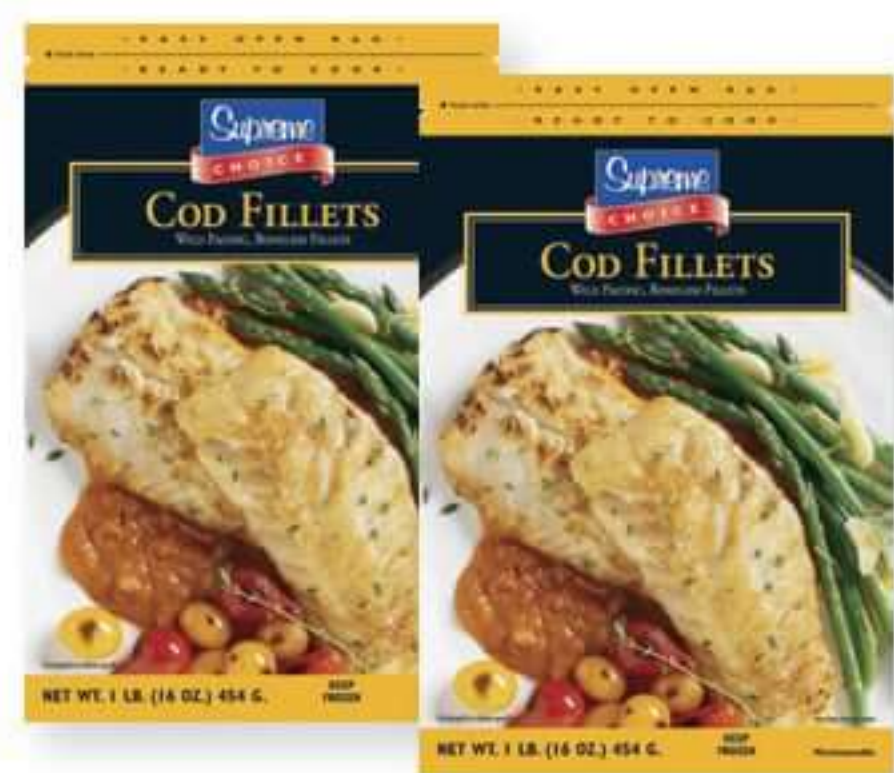

5⁹⁹
**Smithfield
Marinated
Pork Tenderloin**
19.2 oz pkg,
Selected Varieties

9⁹⁹
**Lloyd's
Baby Back
Pork Ribs**
24 oz pkg

4⁹⁹
**Aidells
Sausage Links**
12 oz pkg,
Selected Varieties

2/3
**Bar S
Franks**
12 oz pkg

4⁹⁹
**Cher Make
Ring Bologna**
14 oz pkg,
Selected Varieties

3⁹⁹
**Bob Evans
Side Dishes**
12-24 oz pkg,
Selected Varieties

2/6
**Jennie-O
Turkey Bacon**
12 oz pkg

★
SEAFOOD
★

5⁹⁹
**Supreme Choice
Cod Fillets**
16 oz pkg