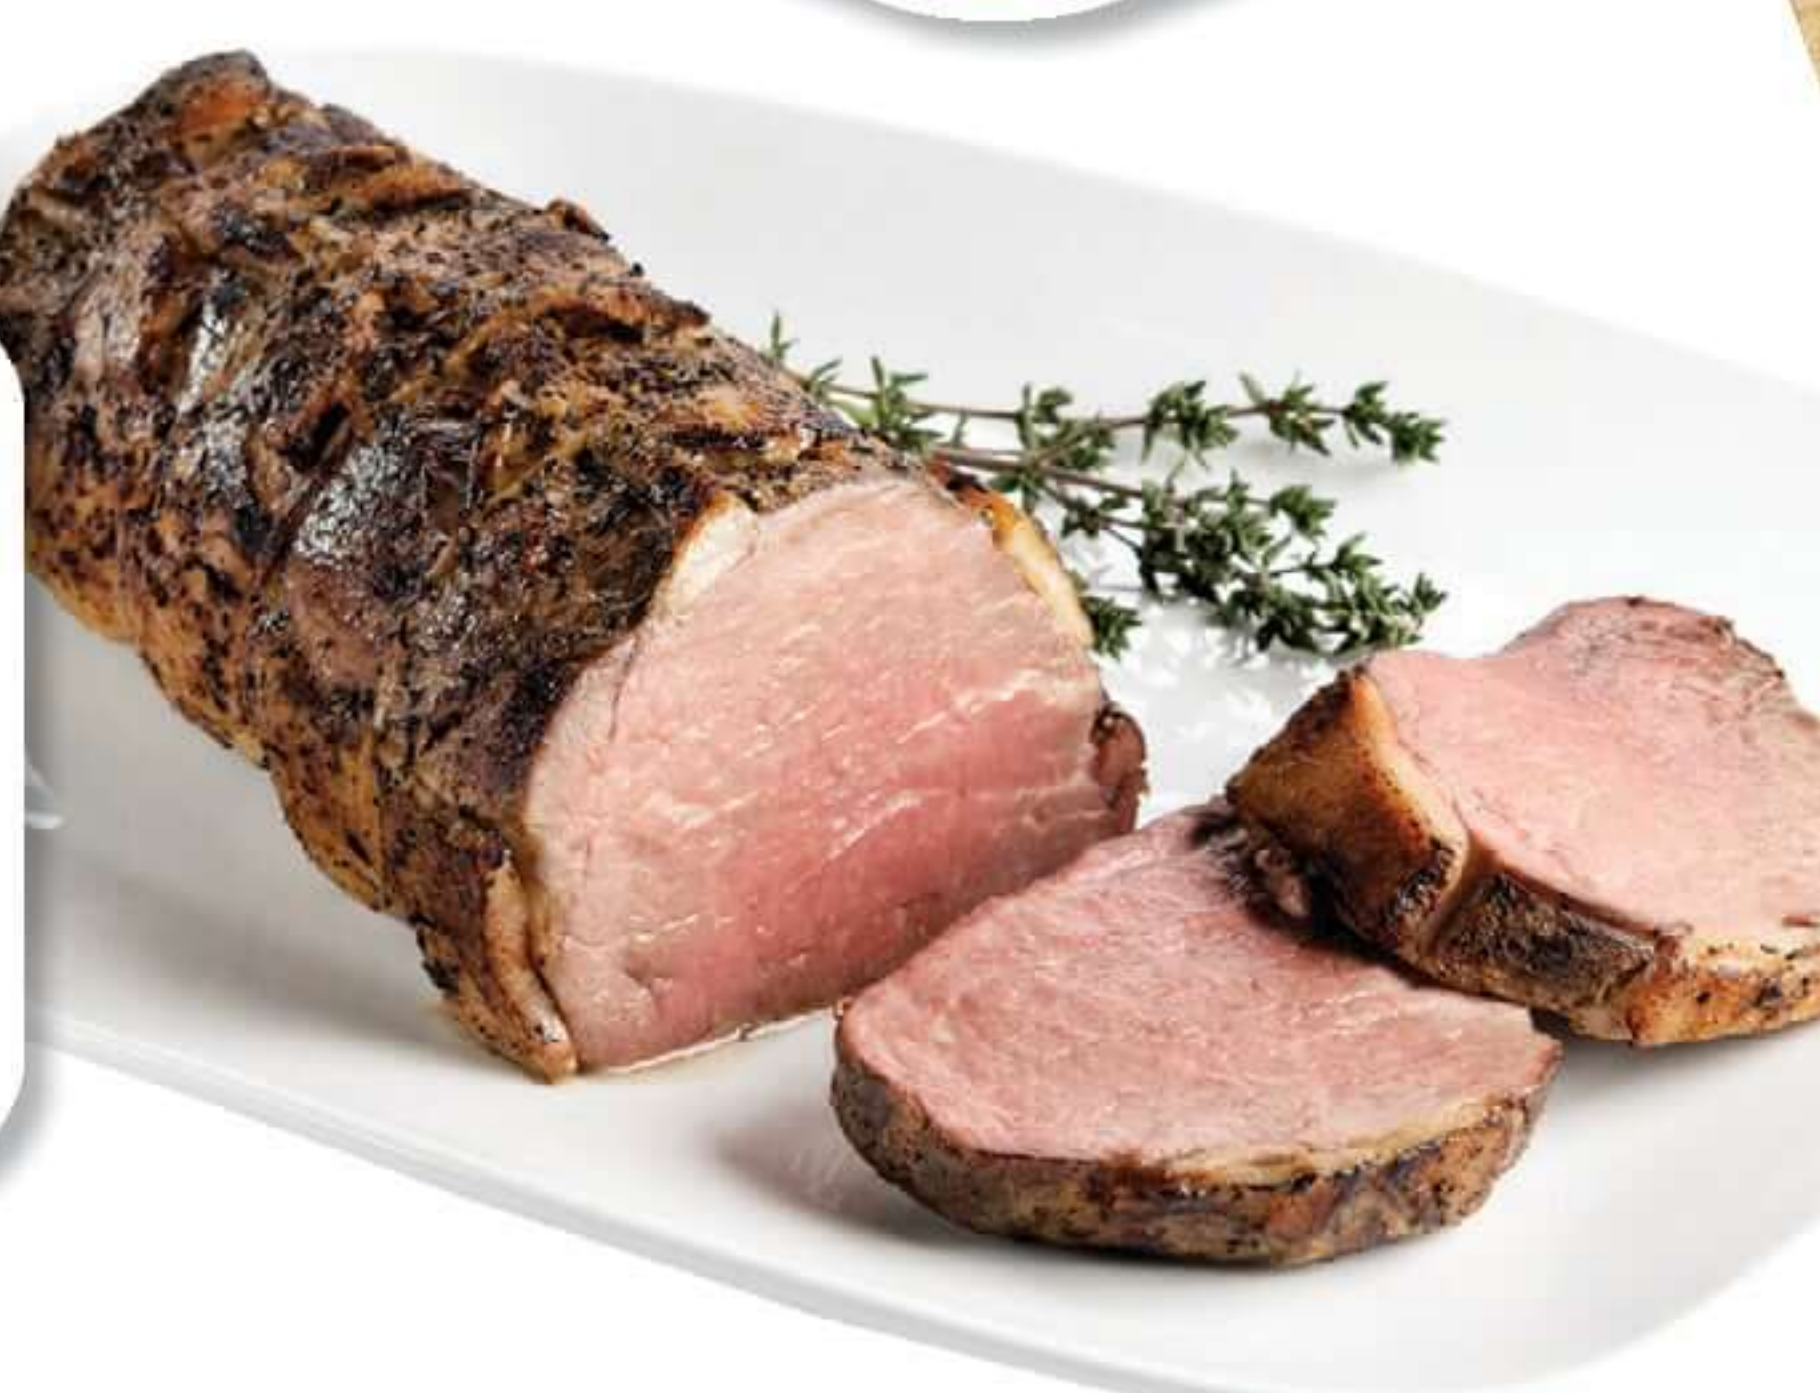

★ **3⁴⁹** *lb* ★
**Pork
Baby Back Ribs**
USDA Inspected,
Tender and Juicy

★ **13⁹⁹** *lb* ★
**Half or Whole
Trimmed Beef Tenderloin**
USDA Inspected

★ **2⁴⁹** *lb* ★
**Pork
Shoulder Blade Steak**
USDA Inspected,
Tender & Juicy