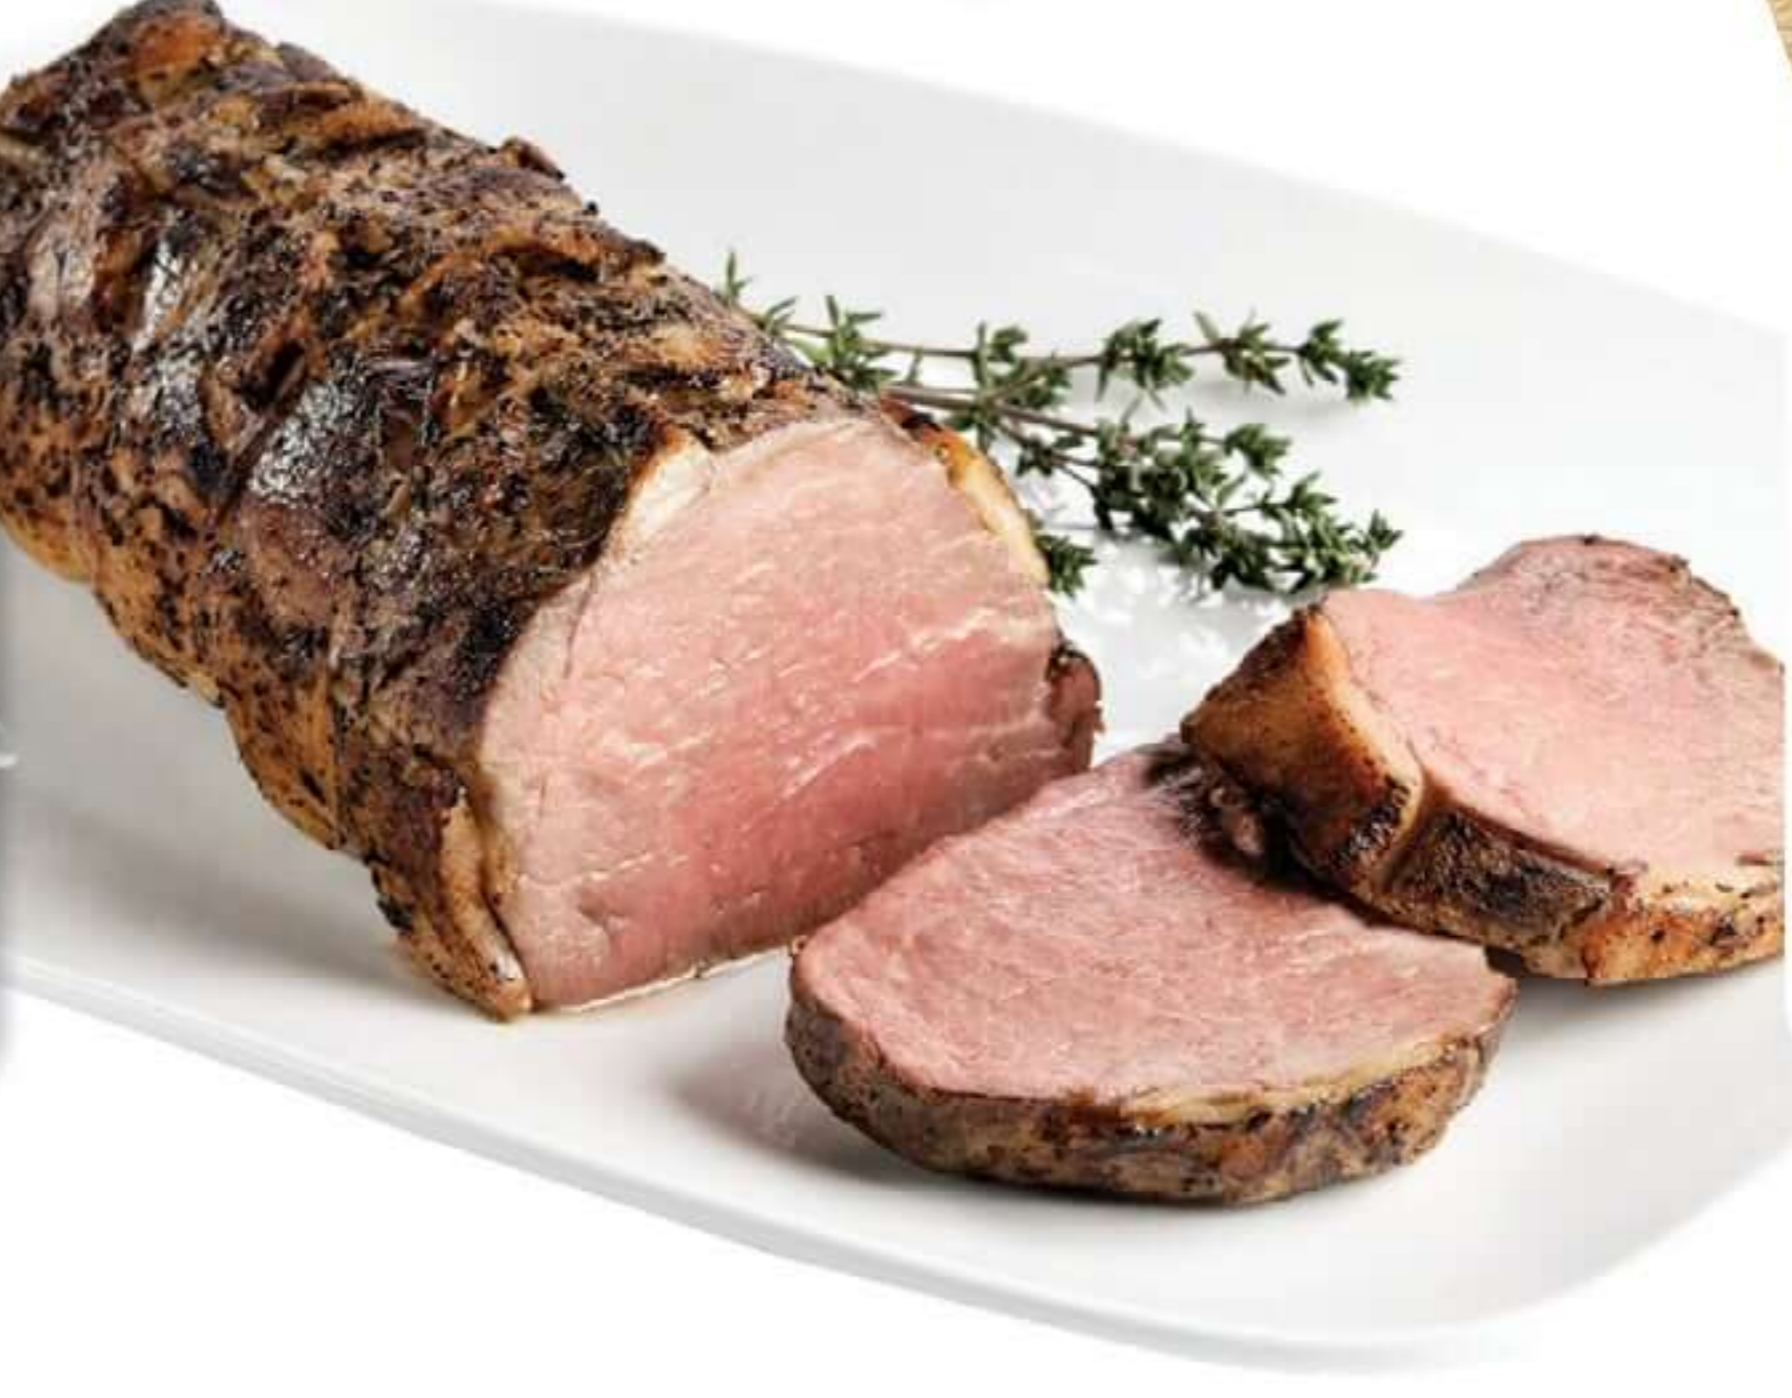

★ **2⁴⁹** *lb* ★
**Pork
Shoulder Blade Steak**
USDA Inspected,
Tender & Juicy