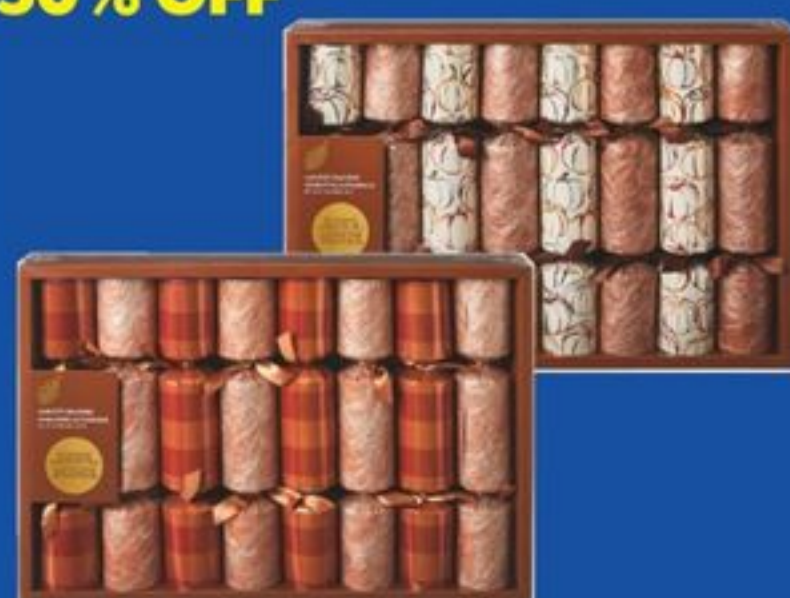

SAVE UP TO
30% OFF
3.00-65.00

PC® DINNERWARE,
DRINKWARE OR
SERVEWARE
SELECTED VARIETIES
21278957_EA

\$4

NO NAME®
FOOD STORAGE
CONTAINERS
SELECTED VARIETIES
20061465_EA/21161828_EA

**BUY 1
GET 1
50% OFF**

12" DELUXE HARVEST CRACKERS
SELECTED VARIETIES
SECOND ITEM MUST BE OF EQUAL OR LESSER VALUE
17.00
21579634_EA/21579633_EA