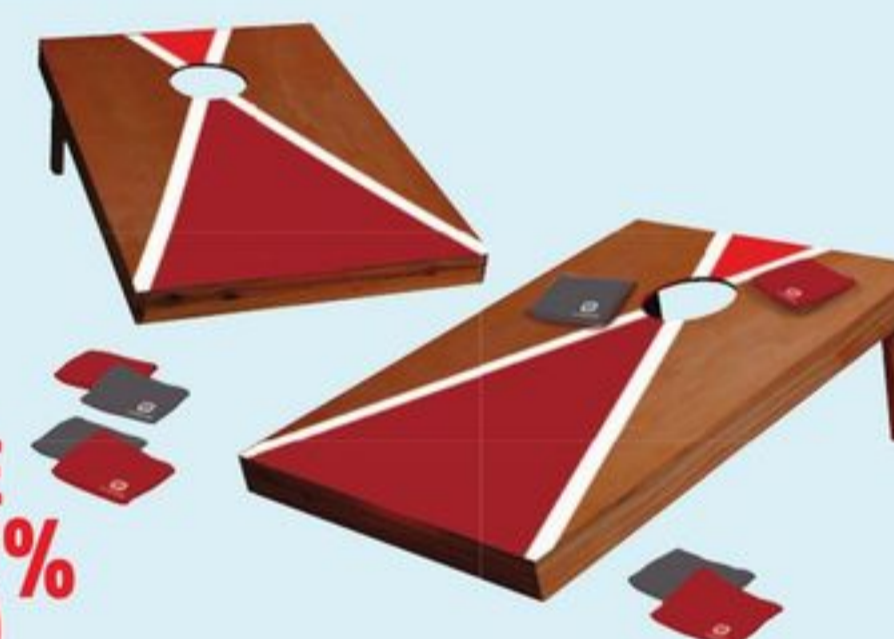

Rodents Away Odor Free Mouse Repellent, 3-Pk. 159-1711-6.

SAVE \$30

Sale 169.99 7.09/24 mo Reg 199.99**
105-Gallon Deck Box. 60-0637-2.

OUTBOUND

SAVE 15%

Sale 109.99 Reg 129.99 Corn Hole Lawn Game. For indoor/outdoor fun. 184-1054-8.