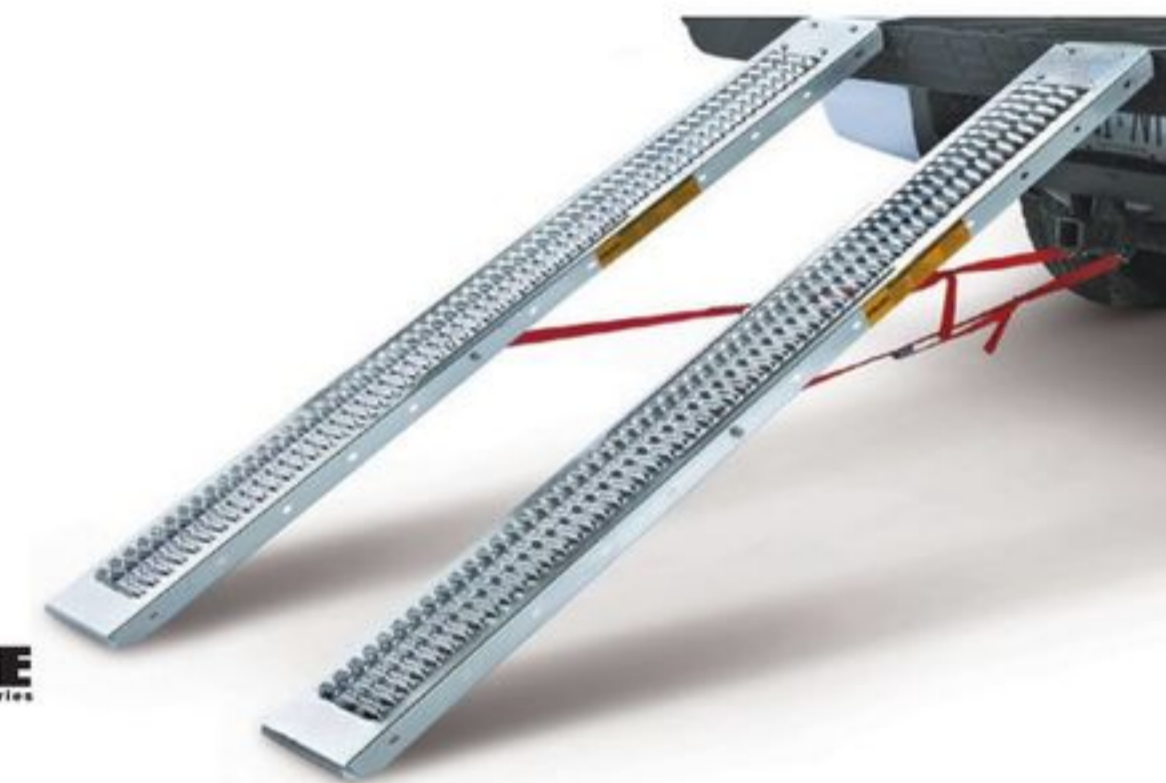

PRIME

SAVE $15

Sale 84.99 Reg 99.99 72" Steel Loading Ramp, Pair. 40-5926-2.

Save up to $120 **Sale 119.99-469.99** Reg 159.99-589.99 Selected Loading Ramps and SportRack Bike Carriers. 40-1012X.