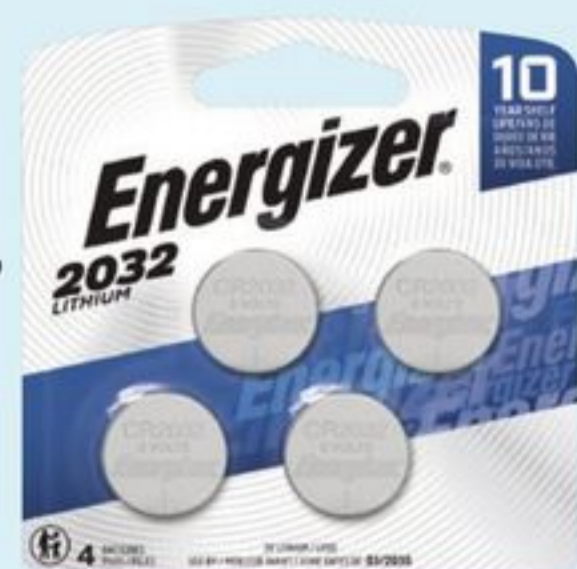

Durable, Safe and Effective Live Animal Traps. Various sizes for various pests. 159-1059X.

Husqvarna

GREAT VALUE
319⁹⁹-599⁹⁹

Selected Gas Chainsaws or Leaf Blower. 54-5740X/60-3051-6.

20x
Bonus CT Money*

6⁹⁹-15⁹⁹
Selected Energizer 1, 2 and 4-Pk Lithium Coin and A23 Mercury-Free 2-Pk Batteries. 65-0042X.