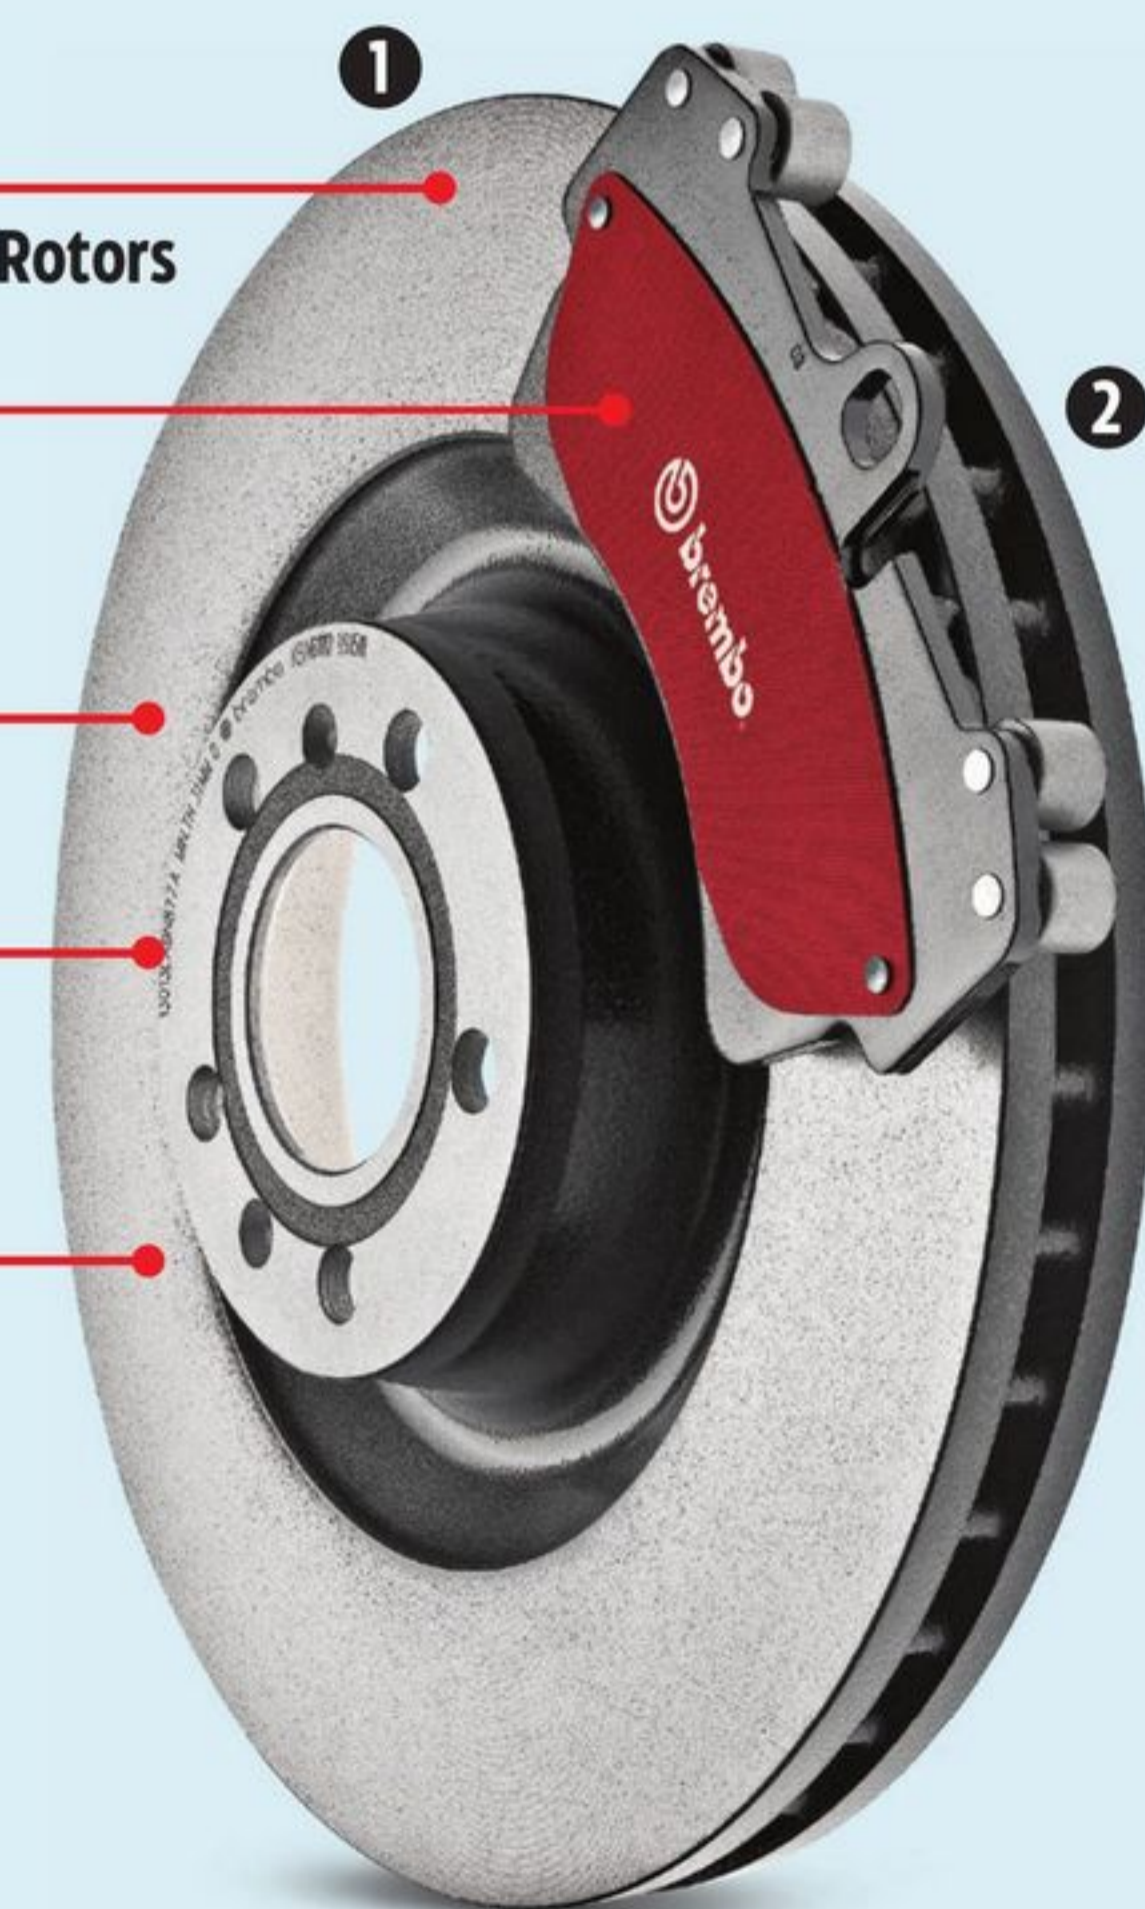

SAVE UP
TO
20% Sale 40.99-299.99
Reg 51.99-359.99
Selected Battery Chargers. 11-1967X.