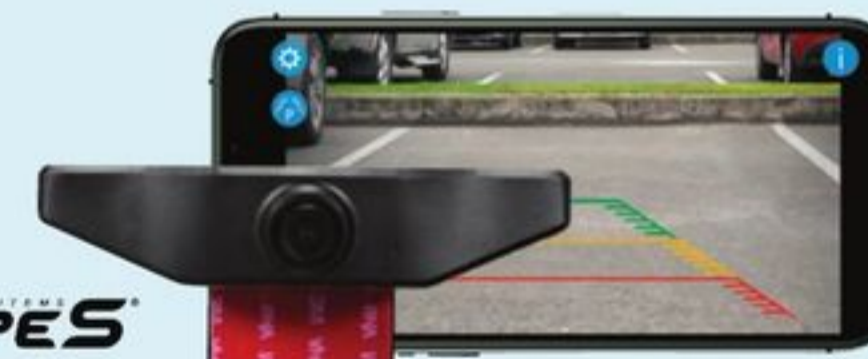

SCOSCHE

SAVE 20%
55⁹⁹
Reg 69.99

Bluetooth FM Transmitter with USB Port. 35-5290-6.

Save up to 50% **Sale 79.99-199.99** Reg 99.99-299.99 Selected Dash Cams, Car Amplifier, Car Receiver, Audio Speaker, Subwoofer and GPS. 35-0316X.

MORE WAYS TO SHOP ONLINE

CURBSIDE PICK UP*

IN-STORE PICK UP

SHIP TO HOME*

*Check www.canadiantire.ca for local store hours.
*Conditions apply. See inside back page for details.

19

**INTEREST DOES NOT ACCRUE DURING THE PERIOD OF THE PLAN. NO ADMINISTRATION FEE IS CHARGED FOR ENTERING INTO AN EQUAL PAYMENTS PLAN. Monthly pricing based on 24 equal payments. Applicable taxes and fees not included. See inside back page for details. Accessories/contents not included with products sold on this page.