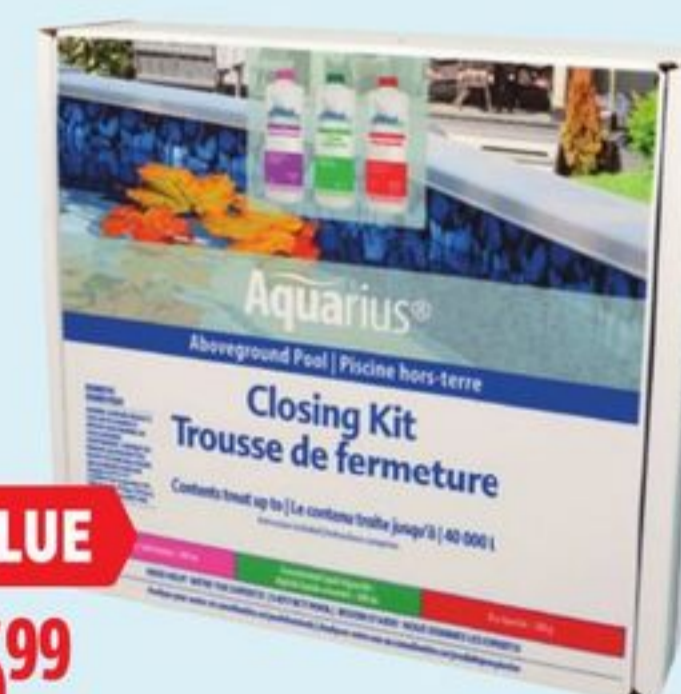

SAVE $50

Sale 49.99

Reg 99.99

12' Inflatable Colour-Changing Ghost. 151-5669-0.

Save up to $50 Sale 69.99-99.99

Reg 99.99-149.99 Selected Halloween Decorations. 151-0870X.