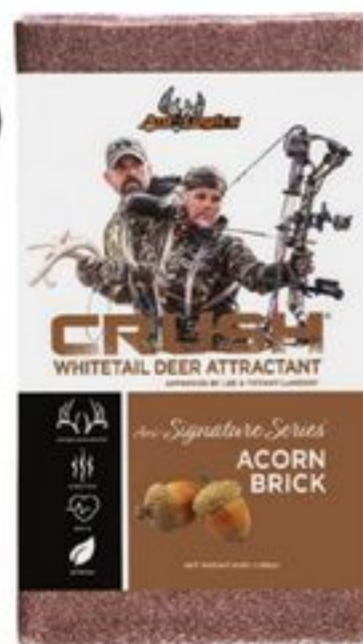

D

GREAT VALUE FIXATION 2.0 DEER ATTRACTANT High-protein formula and sweet aroma from fermented grains and molasses makes for an alluring formula to help bring game within close proximity. 75-5340-2...**9.99**