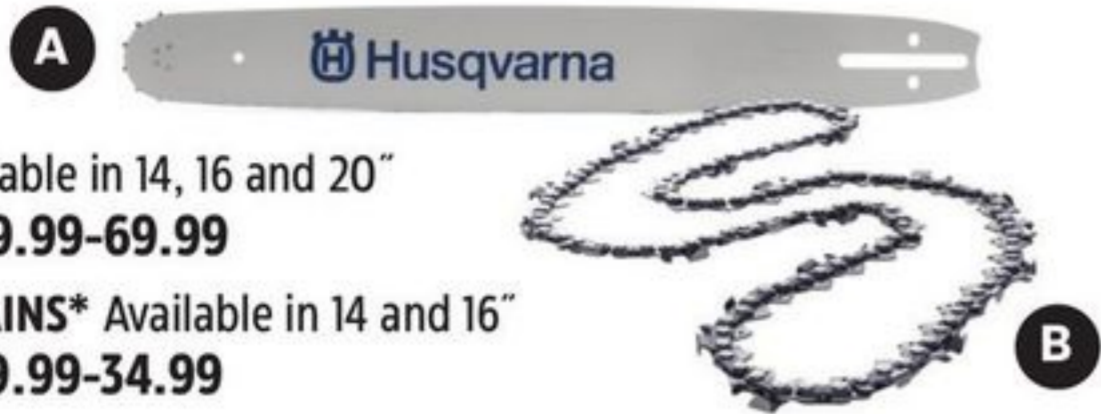

GREAT VALUE