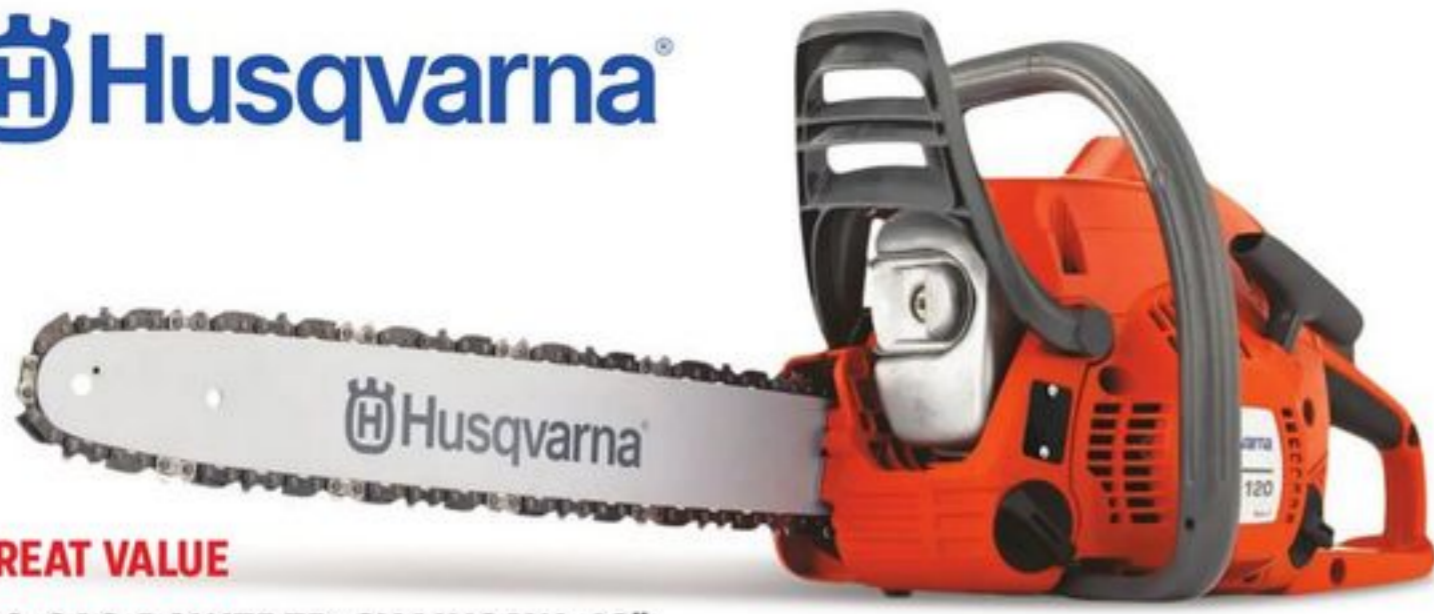

SAVE 20%

LARGE PISTOL CASE

10.63" W x 6.2" D x 14.96" L.

75-5367-0. Reg. 99.99...**SALE 79.99**

SAVE 10%

TRADITIONAL FIREARM CASE

Double-throw latches for added security.

75-5368-8. Reg. 269.99...**SALE 239.99** 10.00/24 mo**