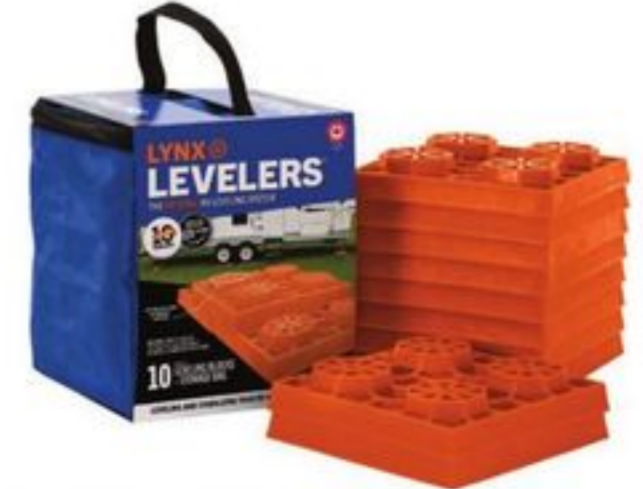

GREAT VALUE RV LEVELING KIT,
10-PC Interlocking plastic blocks that
configure to fit any leveling option.
40-1887-8...**59.99**

GREAT VALUE CHOCK'R DOCK RV
STOPPER BLOCKS, 1-PC 40-1890-8...**16.99**