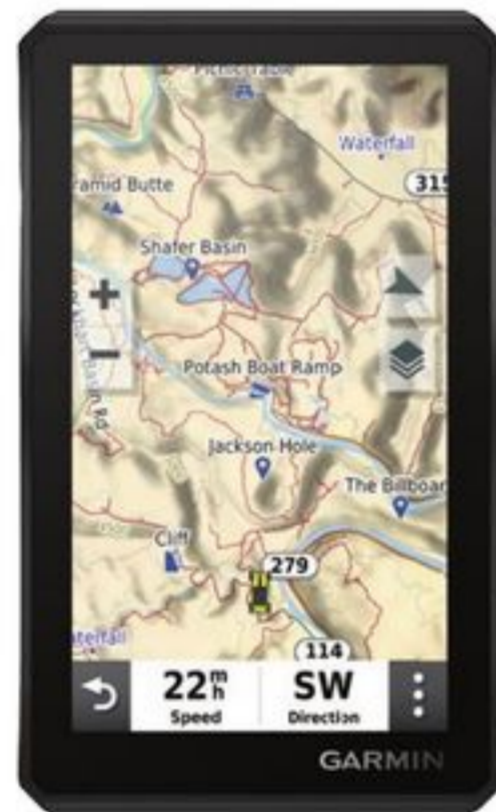

GREAT VALUE TREAD® POWERSPORT GPS NAVIGATOR
Glove-friendly and ultrabright touchscreen. 127-9386-8...**809.99**
33.75/24 mo**

GREAT VALUE ALL-TERRAIN POWERSPORT SOUND SYSTEM Bluetooth® audio streaming. 27-8181-8...**299.99**
12.50/24 mo**