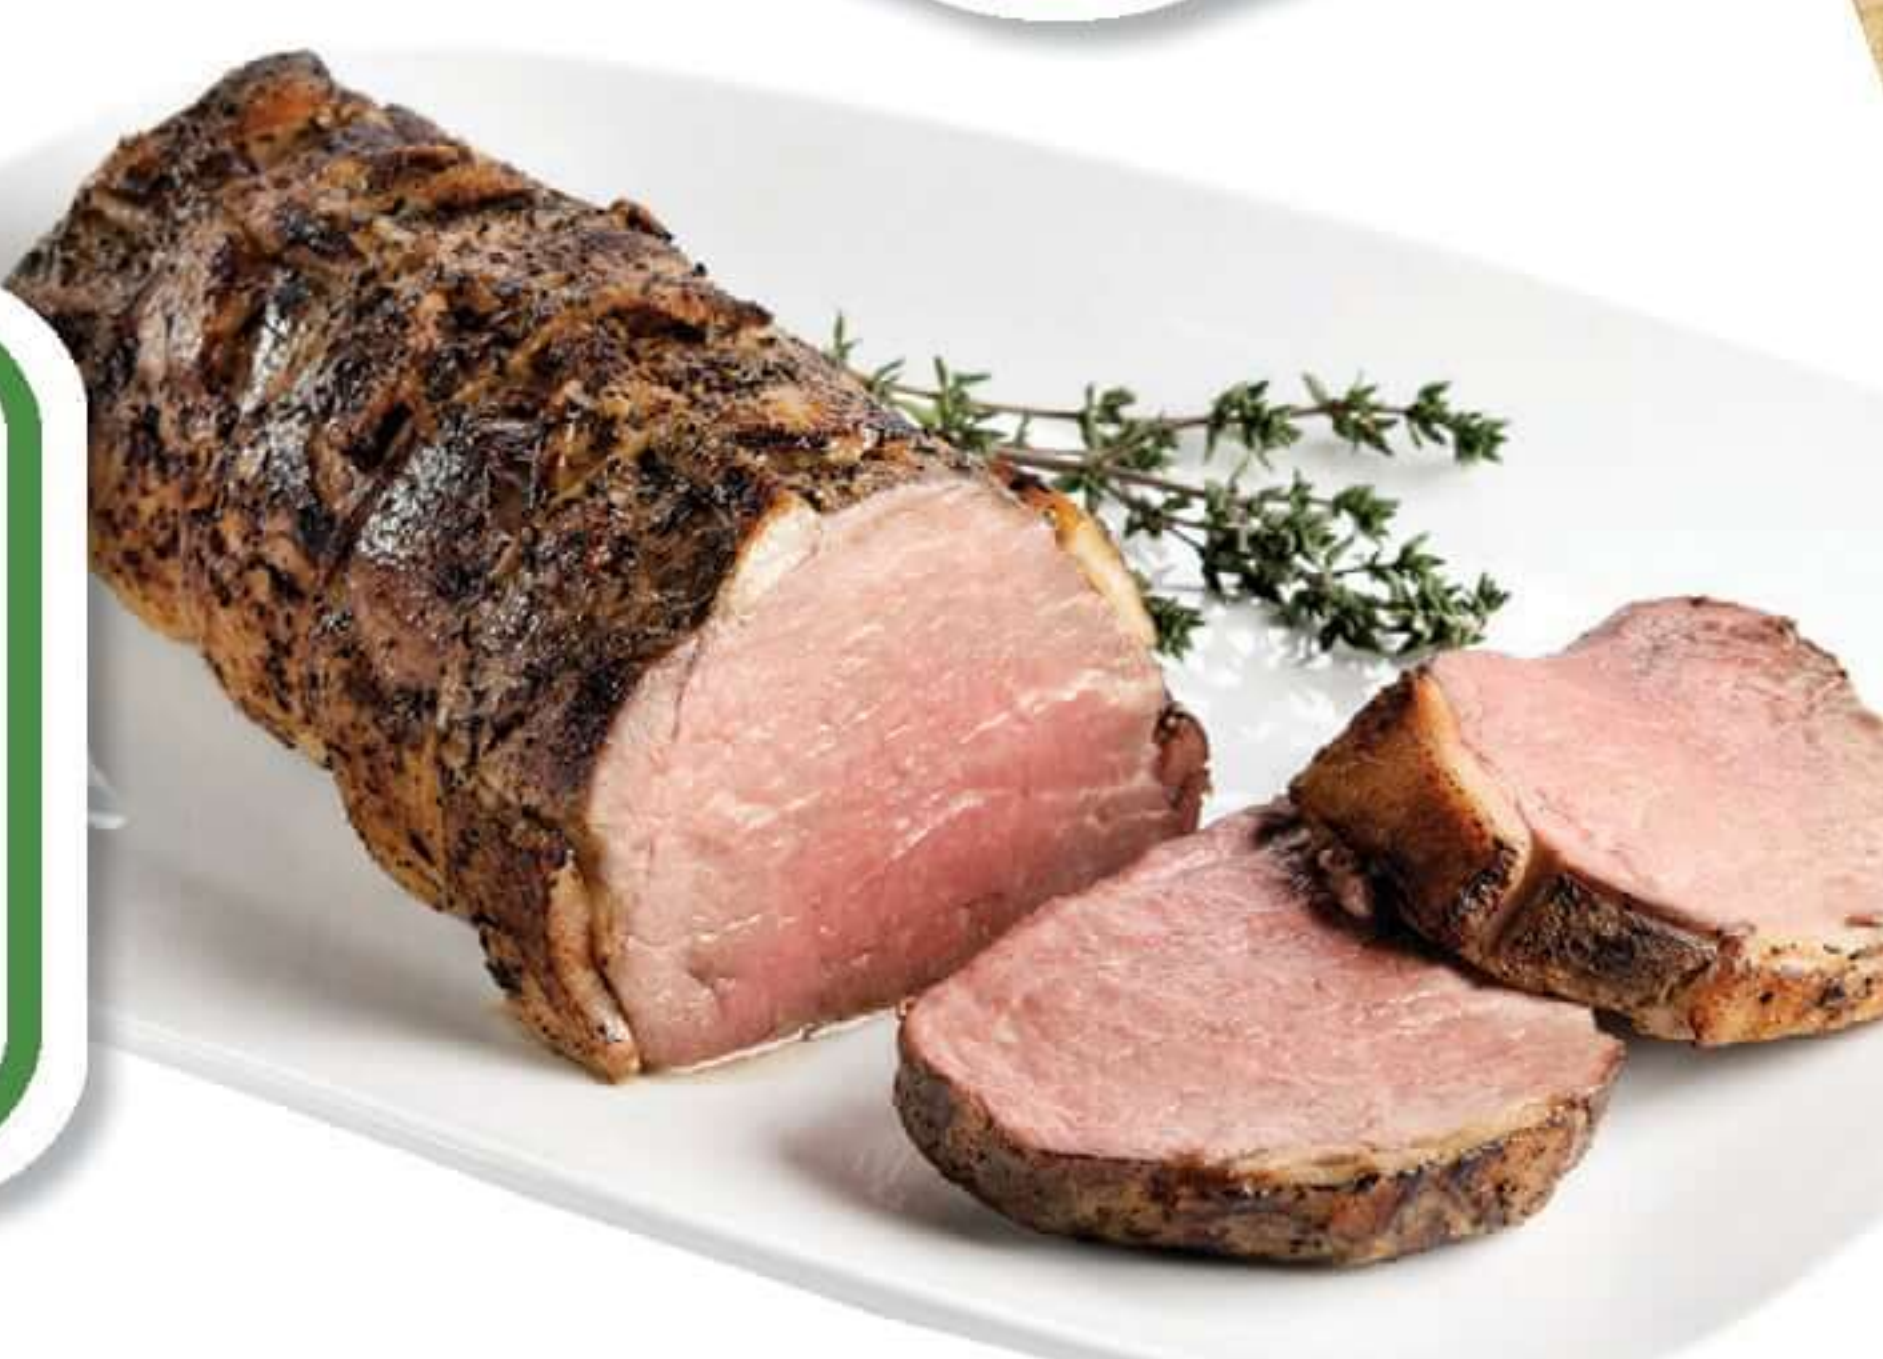

★ **5⁹⁹** *lb* ★
**Boneless
Eye of Round Steak**
USDA Choice,
Sentry Angus Beef

★ **3⁴⁹** *lb* ★
**Pork
Baby Back Ribs**
USDA Inspected,
Tender and Juicy

★ **13⁹⁹** *lb* ★
**Half or Whole
Trimmed Beef Tenderloin**
USDA Inspected