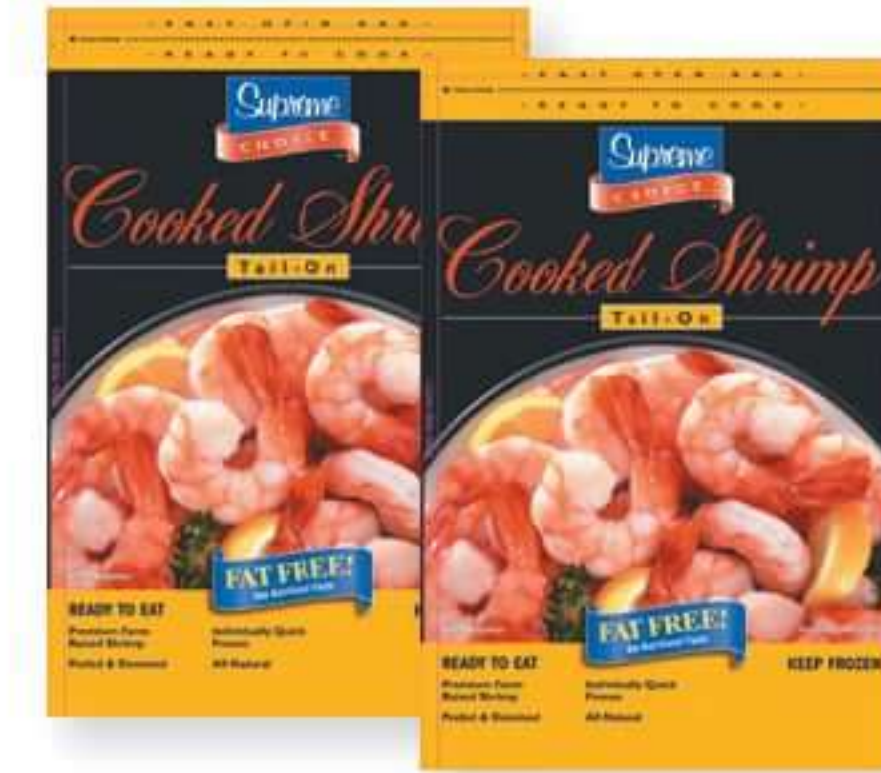

2/6
**Jennie-O
Turkey Bacon**
12 oz pkg

★
SEAFOOD
★

5⁹⁹
**Supreme Choice
Cod Fillets**
16 oz pkg

8⁹⁹
**Supreme Choice
Catfish Fillets**
16 oz pkg

7⁹⁹
**Supreme Choice
E-Z Peel Raw Shrimp**
16 oz pkg, 26-30 ct

9⁹⁹
**Supreme Choice
Cooked Tail-On Shrimp**
16 oz pkg, 26-30 ct

★
**BEST PICKED
PRODUCE**
★

WHILE SUPPLIES LAST.
ALL ITEMS MAY NOT BE AVAILABLE.
NO RAINCHECKS

★ **3⁹⁹** ★
**Gala or
McIntosh Apples**
3 lb bag,
Michigan Grown