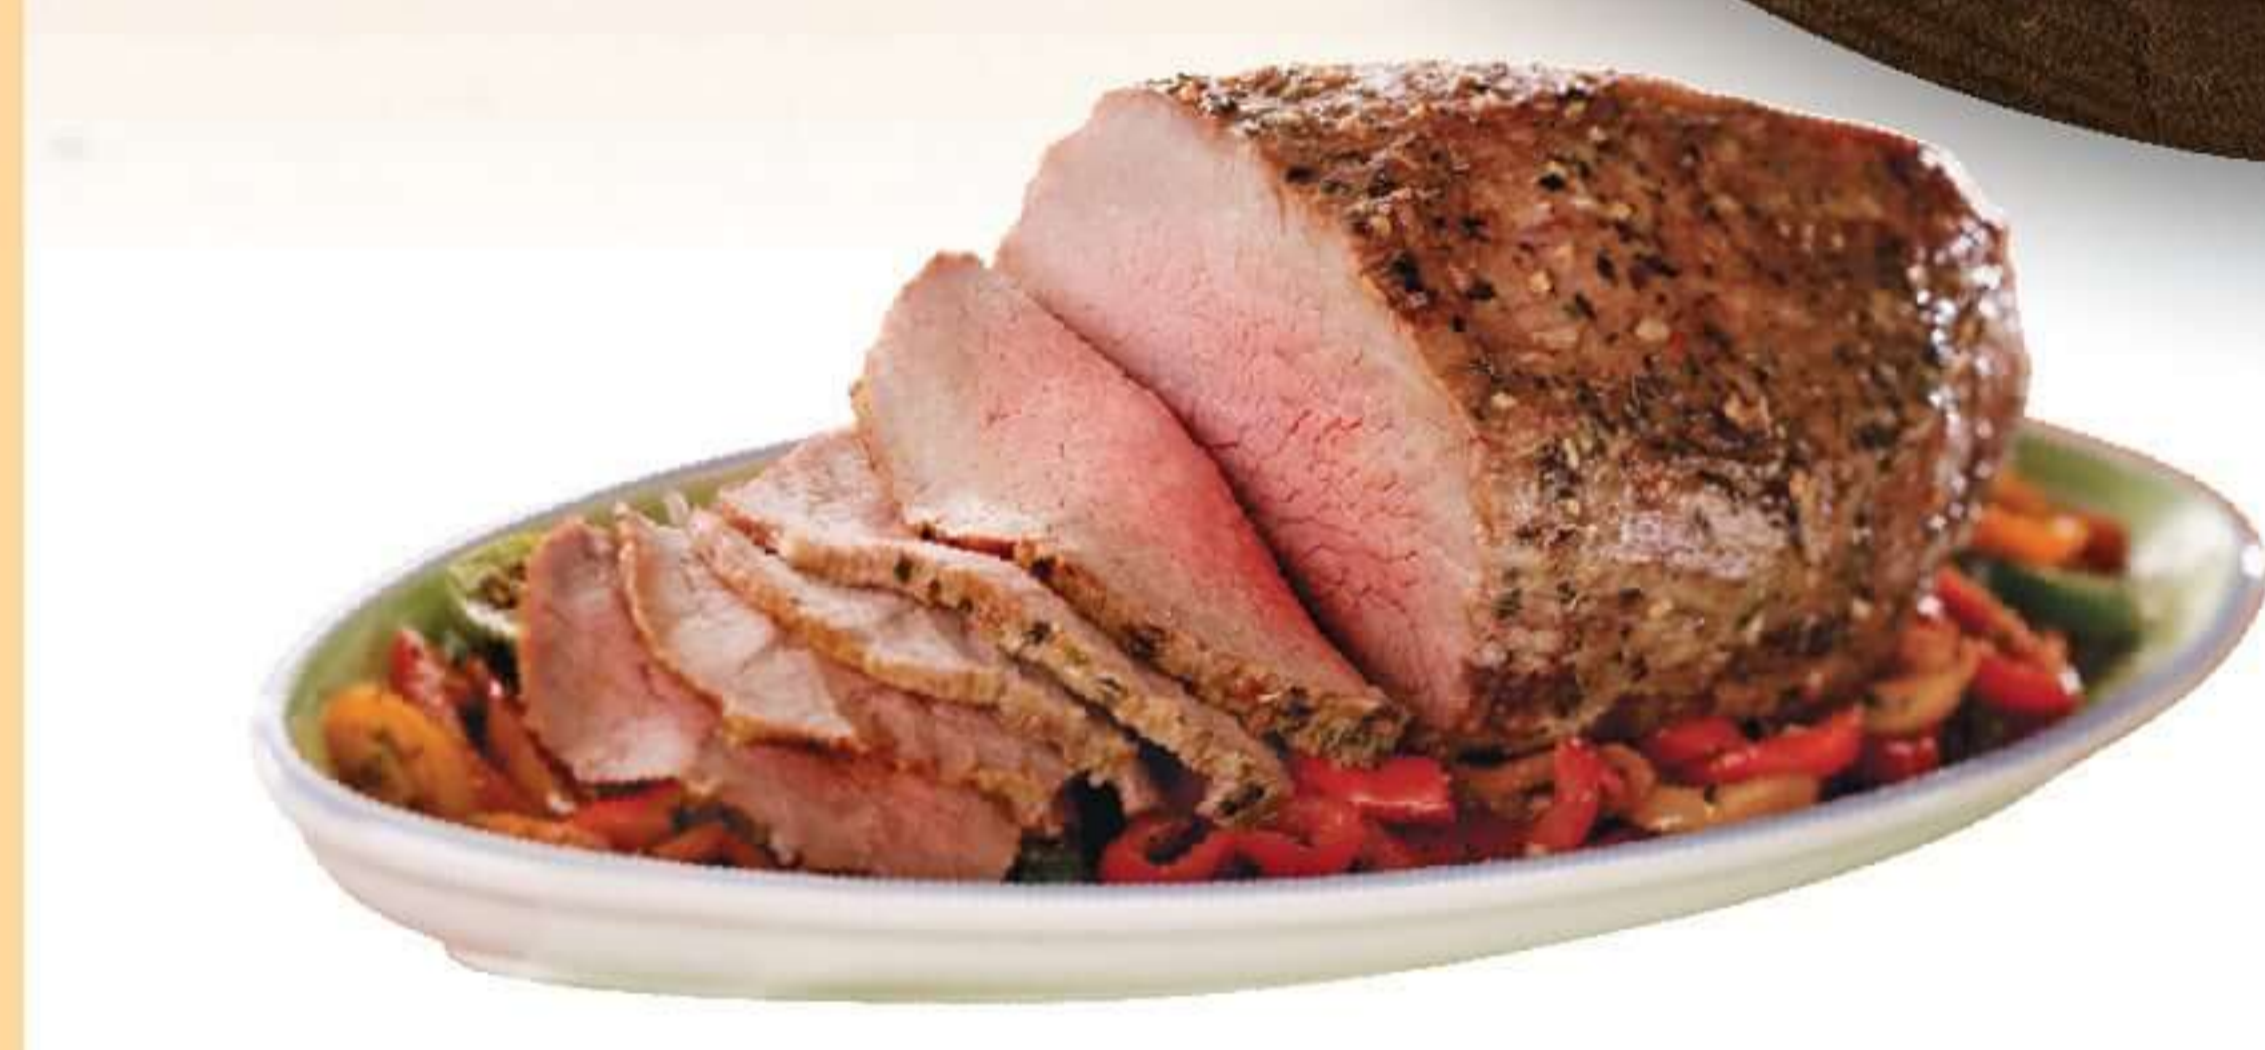

Boneless
Eye of Round Roast
USDA Inspected

4.99
lb