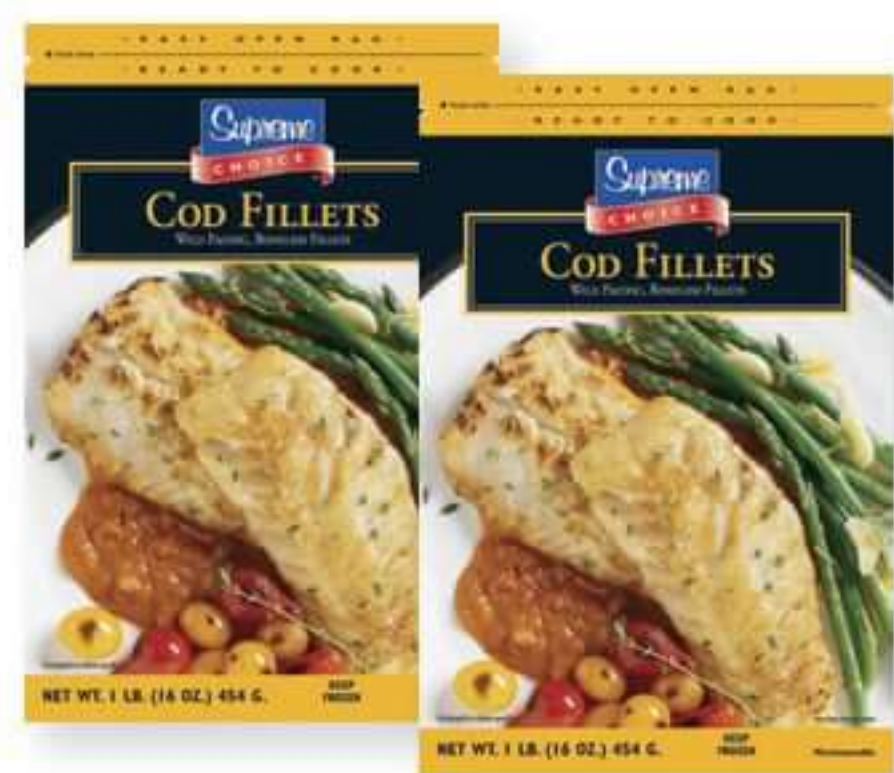

4⁹⁹
**Aidells
Sausage Links**
12 oz pkg,
Selected Varieties

2/3
**Bar S
Franks**
12 oz pkg

4⁹⁹
**Cher Make
Ring Bologna**
14 oz pkg,
Selected Varieties

3⁹⁹
**Bob Evans
Side Dishes**
12-24 oz pkg,
Selected Varieties

2/6
**Jennie-O
Turkey Bacon**
12 oz pkg

★
SEAFOOD
★

5⁹⁹
**Supreme Choice
Cod Fillets**
16 oz pkg

8⁹⁹
**Supreme Choice
Catfish Fillets**
16 oz pkg

7⁹⁹
**Supreme Choice
E-Z Peel Raw Shrimp**
16 oz pkg, 26-30 ct