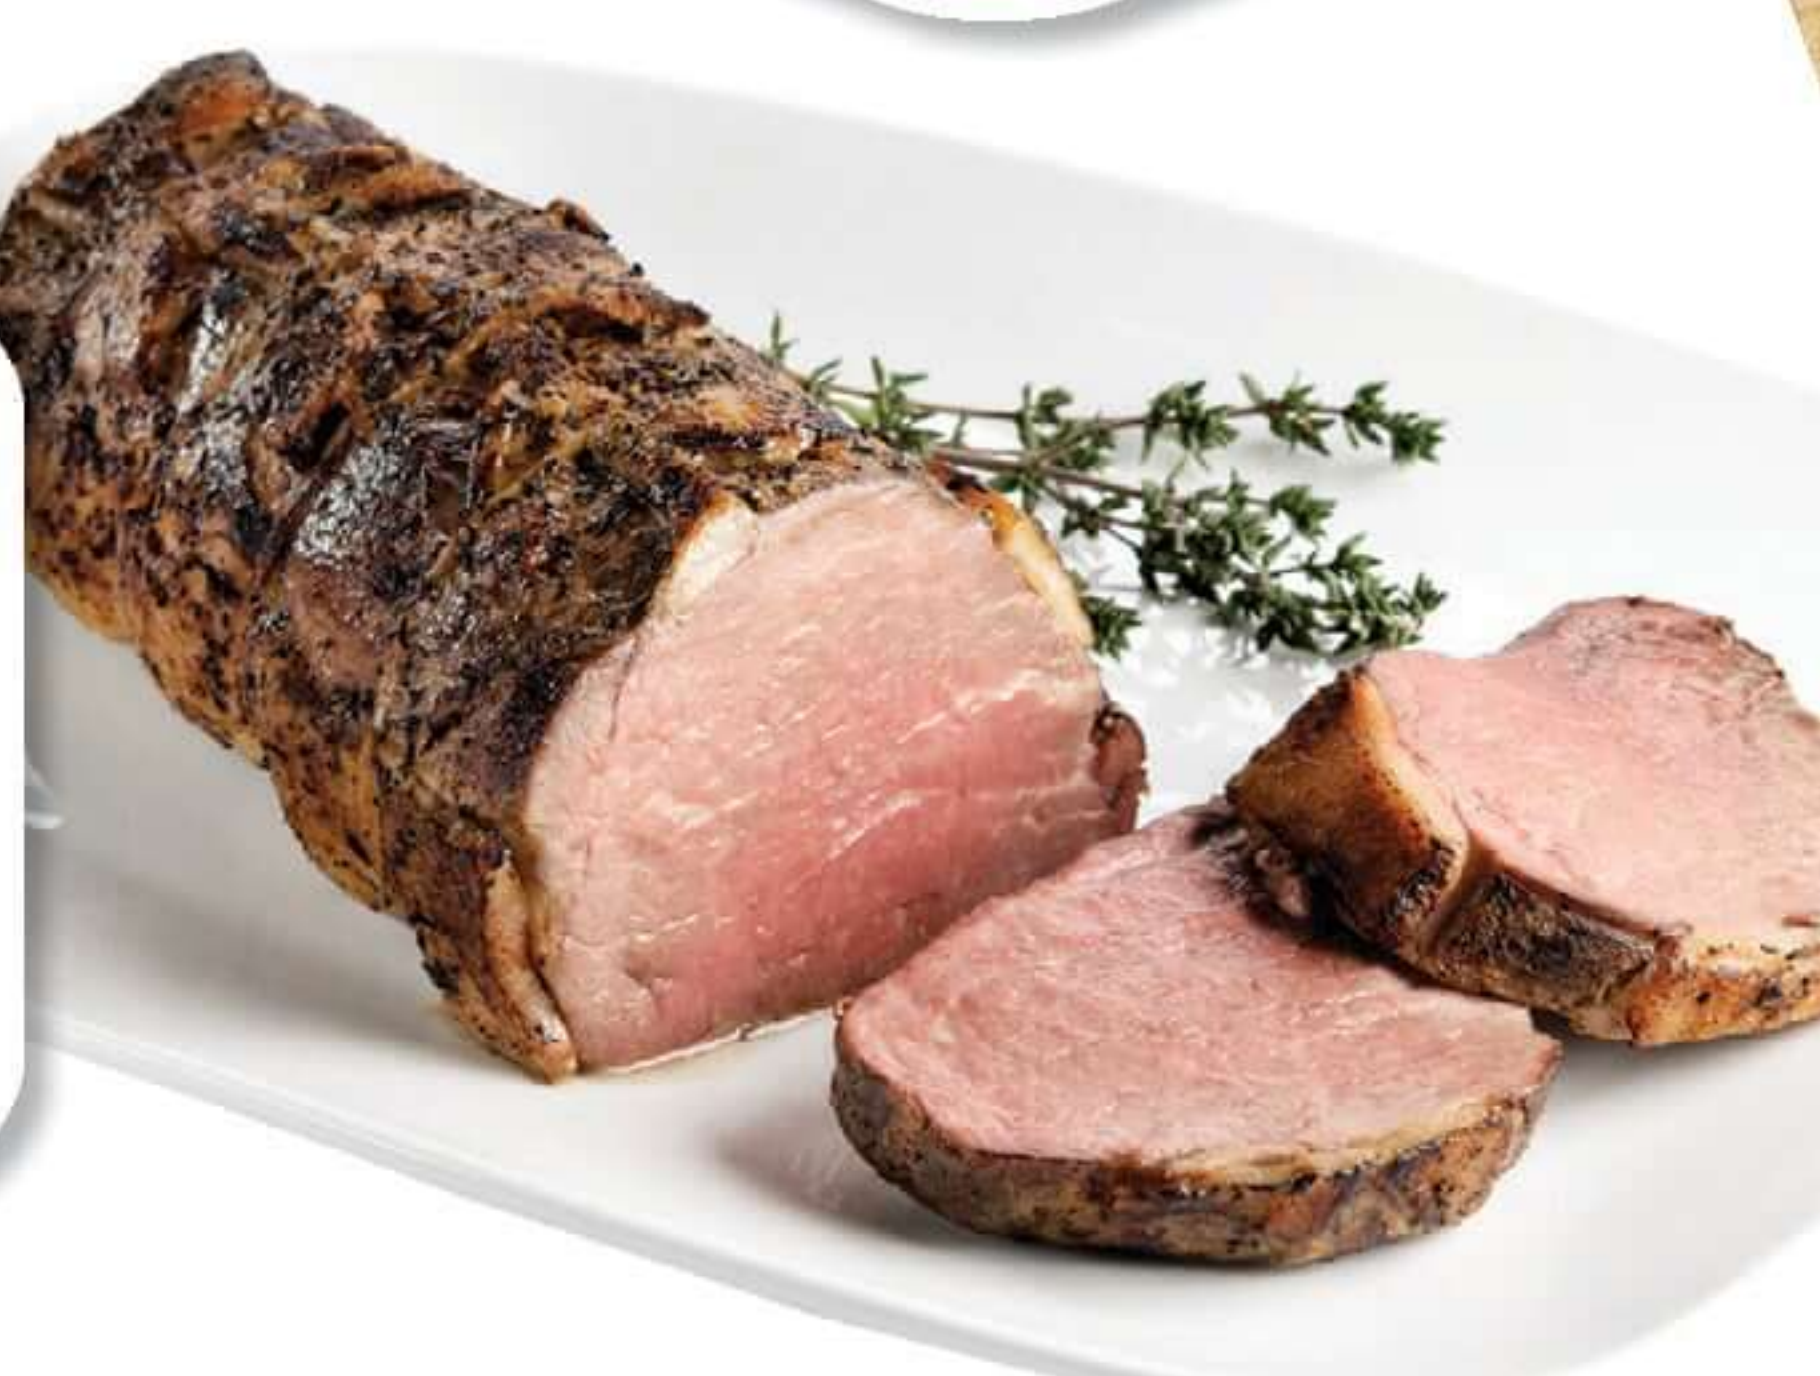

★ **5⁹⁹** *lb* ★
**Boneless
Eye of Round Steak**
USDA Choice,
Sentry Angus Beef

★ **3⁴⁹** *lb* ★
**Pork
Baby Back Ribs**
USDA Inspected,
Tender and Juicy

★ **13⁹⁹** *lb* ★
**Half or Whole
Trimmed Beef Tenderloin**
USDA Inspected