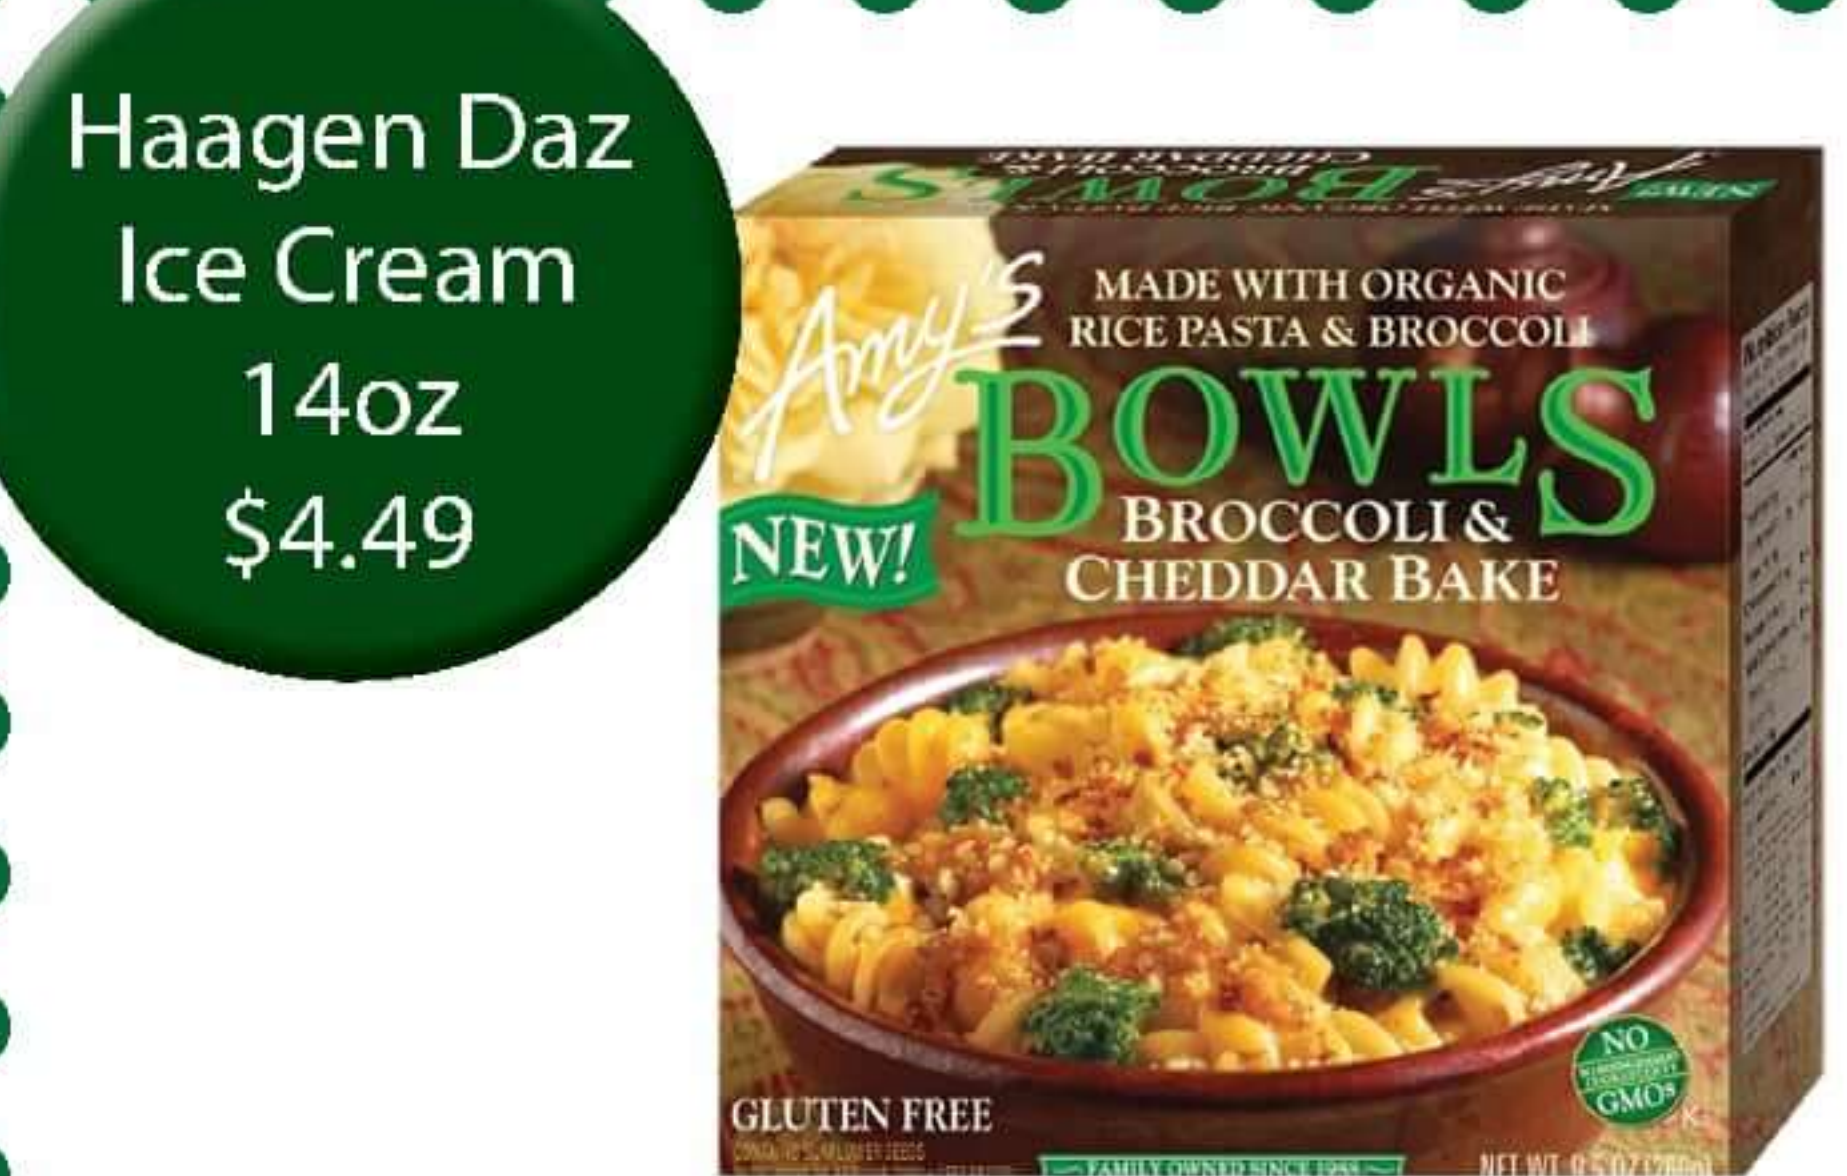

Amy's Frozen Entrees or Bowls
8.3-10 oz **2/$10**