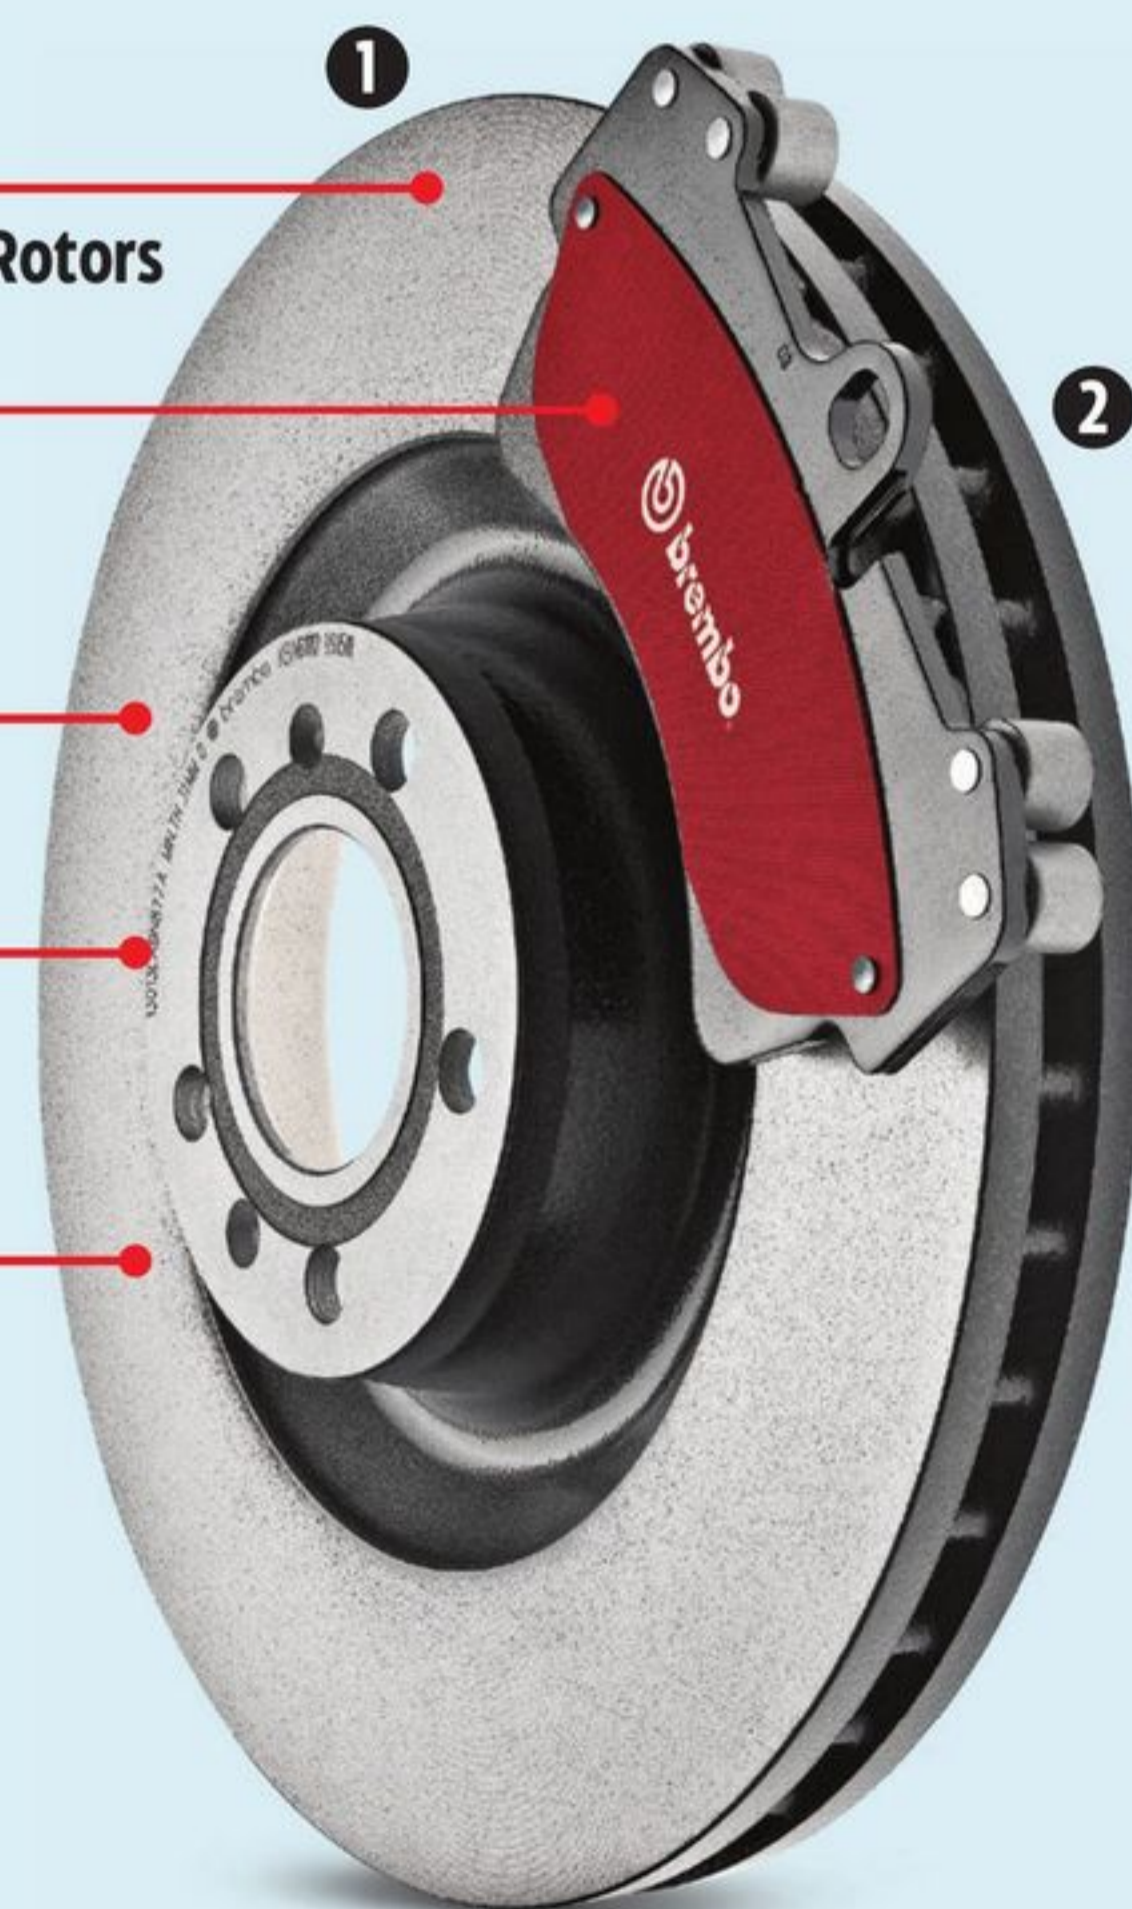

TESTED

SAVE $50
179⁹⁹
Reg 229.99
7.50/24 mo**

3-Ton Standard-Duty
Garage Jack. Lift range
13cm-46.5cm. 09-0240-0.

TOP
PICK
ON SALE

TESTED

SAVE $60
169⁹⁹

Reg 229.99
7.09/24 mo**

3100RS Scan Tool with
ABS and SRS. 25-1030-4.

SAVE UP
TO
$50

SAVE $50
215⁹⁹

Reg 269.99
9.00/24 mo**

PowerBox 1600.
Booster and
portable power
station. 11-2014-0.

TESTED

SAVE $40
119⁹⁹
Reg 159.99

Rhino Ramps. Up to 16,000-lb
GVW capacity. 09-1519-4.

TESTED

SAVE $25
49⁹⁹
Reg 74.99

Heavy-Duty Tire Dolly and
Creeper. 09-1506-4.

SAVE $15
23⁹⁹

Reg 39.99

12V Air
Compressor/
Tire Inflator.
09-5006-0.

SAVE $45
184⁹⁹
Reg 231.99
7.71/24 mo**

1350A EasyBoost
Lithium Jump
Starter. 11-2066-6.

SAVE $40
149⁹⁹
Reg 189.99

Eliminator 1000A Booster Pack
with Air Compressor. 11-2058-6.

Save up to $40 Sale 49.99 ea Reg 69.99-89.99 Selected DIY/Shop Equipment. 09-1538X/25-1097-6.

Always use jack with axle
stands, and stands in pairs.

Save up to $30 Selected Jump Starters or Battery Tester. 11-2062X.

10⁹⁹-30⁹⁹
Selected Tire
Repair
Products.
09-2103X.

SPECIAL BUY
1499⁹⁹

62.50/24 mo**

QuickJack 5000TL Portable Car Lift.
Maximum lift height: 24". 399-9399-0.
While quantities last. Rainchecks unavailable.

BUY 1
GET THE 2ND
1/2 OFF⁺

Reg, from 44.99 Selected Shocks and
Struts. Quick-strut complete strut
assemblies. OESpectrum, Reflex,
Gas-Magnum and Magnum.
22-0500X/122-2334X.

SAVE
20%

1 Sale, from 39.99
Reg, from 49.99
Brembo Brake Rotors.
Superior corrosion
resistance.
2-year/40,000km
limited warranty.
16-0500X/113-9177X.
2 Sale, from 30.38
Reg, from 37.98
Brembo Brake Pads.
Help enhance braking
power and minimize
dust. 3-year/60,000km
limited warranty.
113-2600X.

High Carbon Rotors

Ceramic
Brake Pad

UV Coating

Hardware
Included

Original
Equipment
Supplier