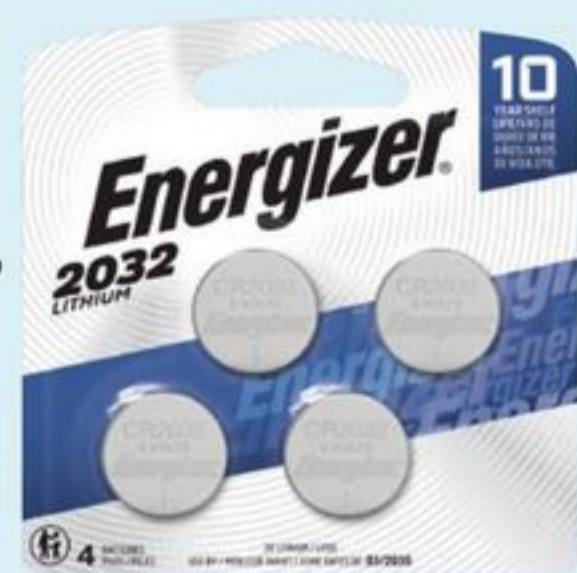

Durable, Safe and Effective Live Animal Traps. Various sizes for various pests. 159-1059X.

Husqvarna

GREAT VALUE
319⁹⁹-599⁹⁹

Selected Gas Chainsaws or Leaf Blower. 54-5740X/60-3051-6.

20x
Bonus CT Money*

6⁹⁹-15⁹⁹
Selected Energizer 1, 2 and 4-Pk Lithium Coin and A23 Mercury-Free 2-Pk Batteries. 65-0042X.