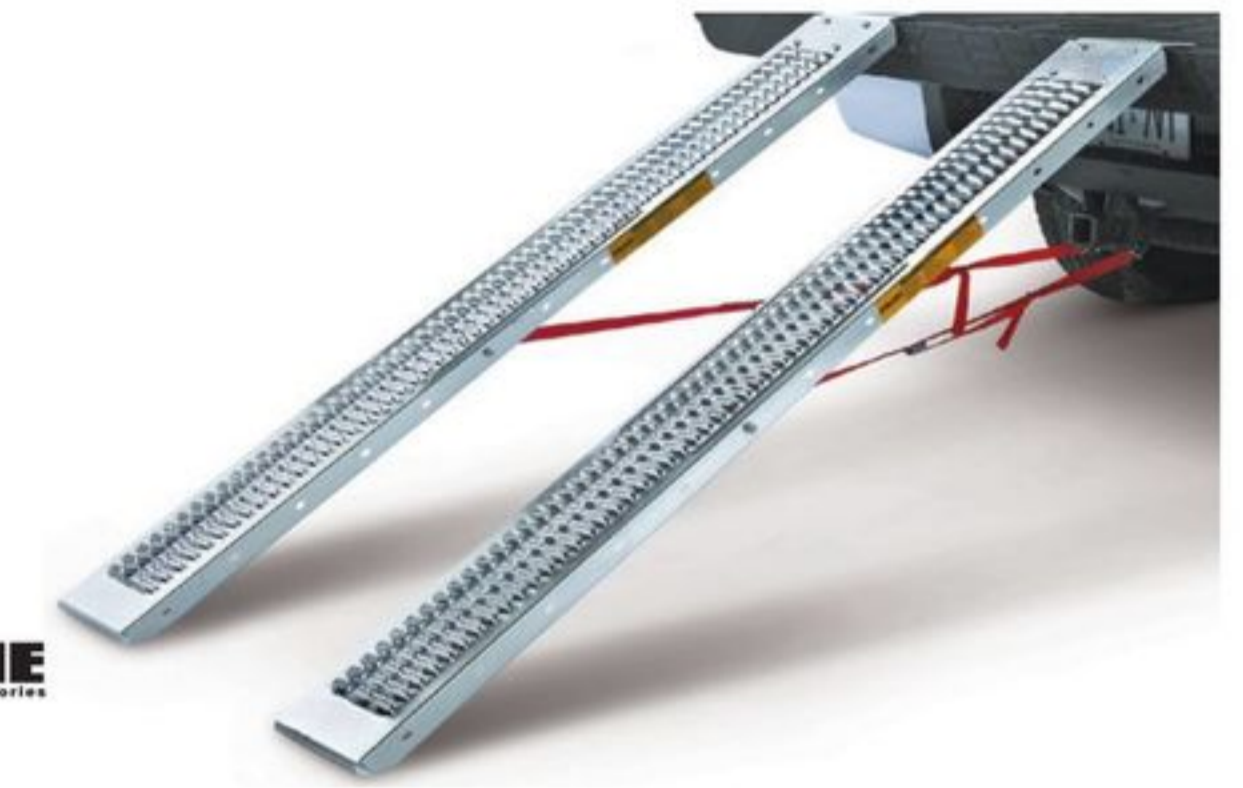

PRIME
AUTOMOTIVE ACCESSORIES

SAVE $15

Sale 84.99 Reg 99.99 72" Steel Loading Ramp, Pair. 40-5926-2.

Save up to $120 Selected Loading Ramps and SportRack Bike Carriers. 40-1012X.