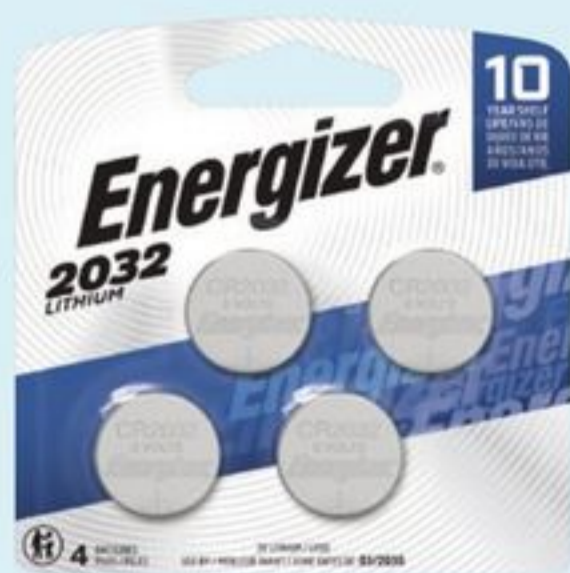

Durable, Safe and Effective Live Animal Traps. Various sizes for various pests. 159-1059X.

Husqvarna

GREAT VALUE
319⁹⁹-599⁹⁹

Selected Gas Chainsaws or Leaf Blower. 54-5740X/60-3051-6.

20x
Bonus CT Money*

6⁹⁹-15⁹⁹
Selected Energizer 1, 2 and 4-Pk Lithium Coin and A23 Mercury-Free 2-Pk Batteries. 65-0042X.