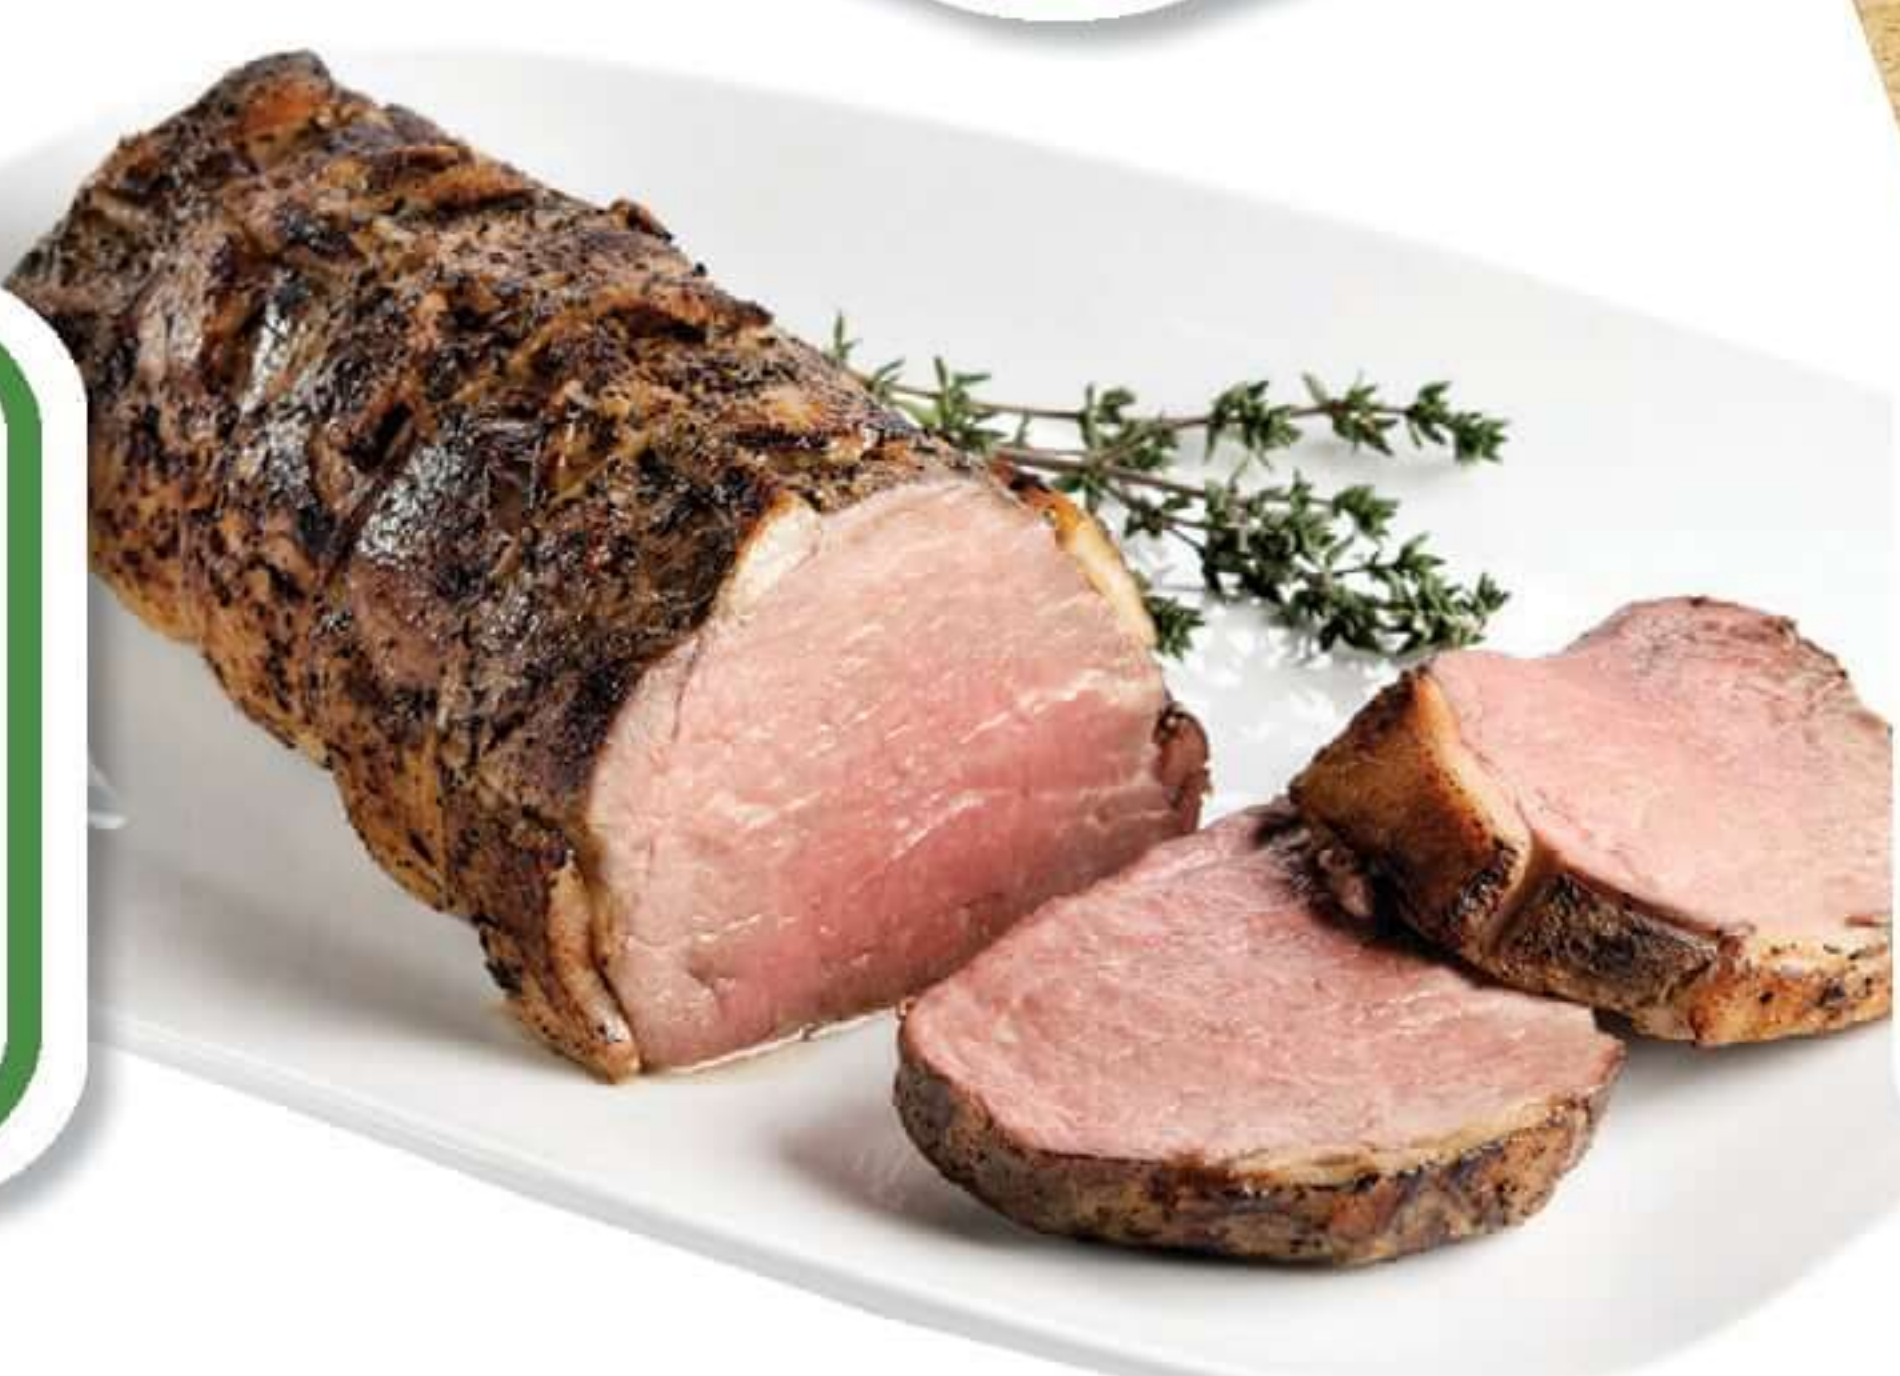

★ **5⁹⁹** *lb* ★
**Boneless
Eye of Round Steak**
USDA Choice,
Sentry Angus Beef

★ **3⁴⁹** *lb* ★
**Pork
Baby Back Ribs**
USDA Inspected,
Tender and Juicy

★ **13⁹⁹** *lb* ★
**Half or Whole
Trimmed Beef Tenderloin**
USDA Inspected