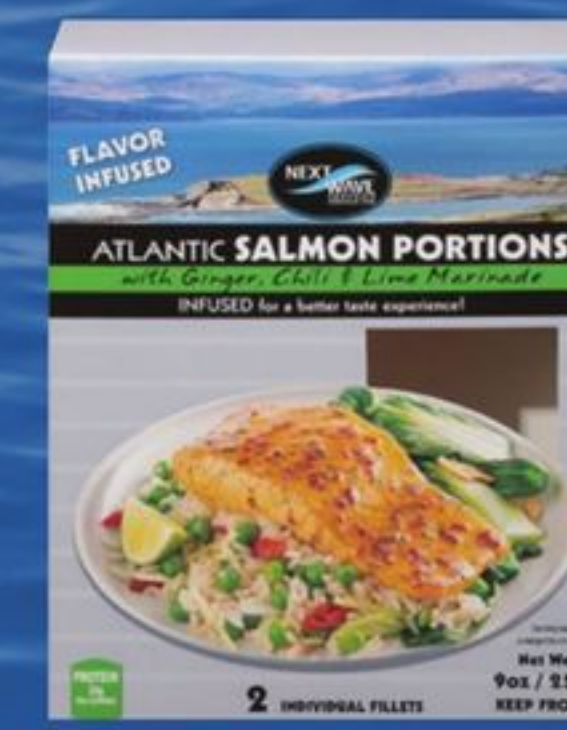

8 Oz. Pkg.  
No Antibiotics Ever  
**Nature's Promise  
Chicken Breast  
Strips**

**3.69**

7-9 Oz. Pkg.  
Select Varieties  
**Hannaford  
Thin Sliced  
Lunch Meats**

**3.99**

25.5-32 Oz.  
Select Varieties  
**Hannaford  
Frozen Chicken**

**5.99**

28 Oz. Pkg.  
Swedish or  
**Hannaford  
Italian Meatballs**

**6.99**

**Grab & Go  
Homestyle  
Haddock Fillets**

**8.99** lb.

**SAVE \$2.50 PER LB.**

Your sustainable source,  
from sea to plate!

9 Oz. Pkg.  
Next Wave  
Salmon Portions  
with Ginger, Chili  
& Lime Marinade

**8<sup>99</sup>**

16 Oz. - Mussels in Tomato  
& Garlic Sauce, White Wine or  
Next Wave  
Mussels in Garlic  
Butter Sauce

**2<sup>99</sup>**

snack pals

GRAB-AND-GO  
**SNACK PALS**

The perfect addition to any lunch box.  
Sweet, savory, filling - we've got you covered!