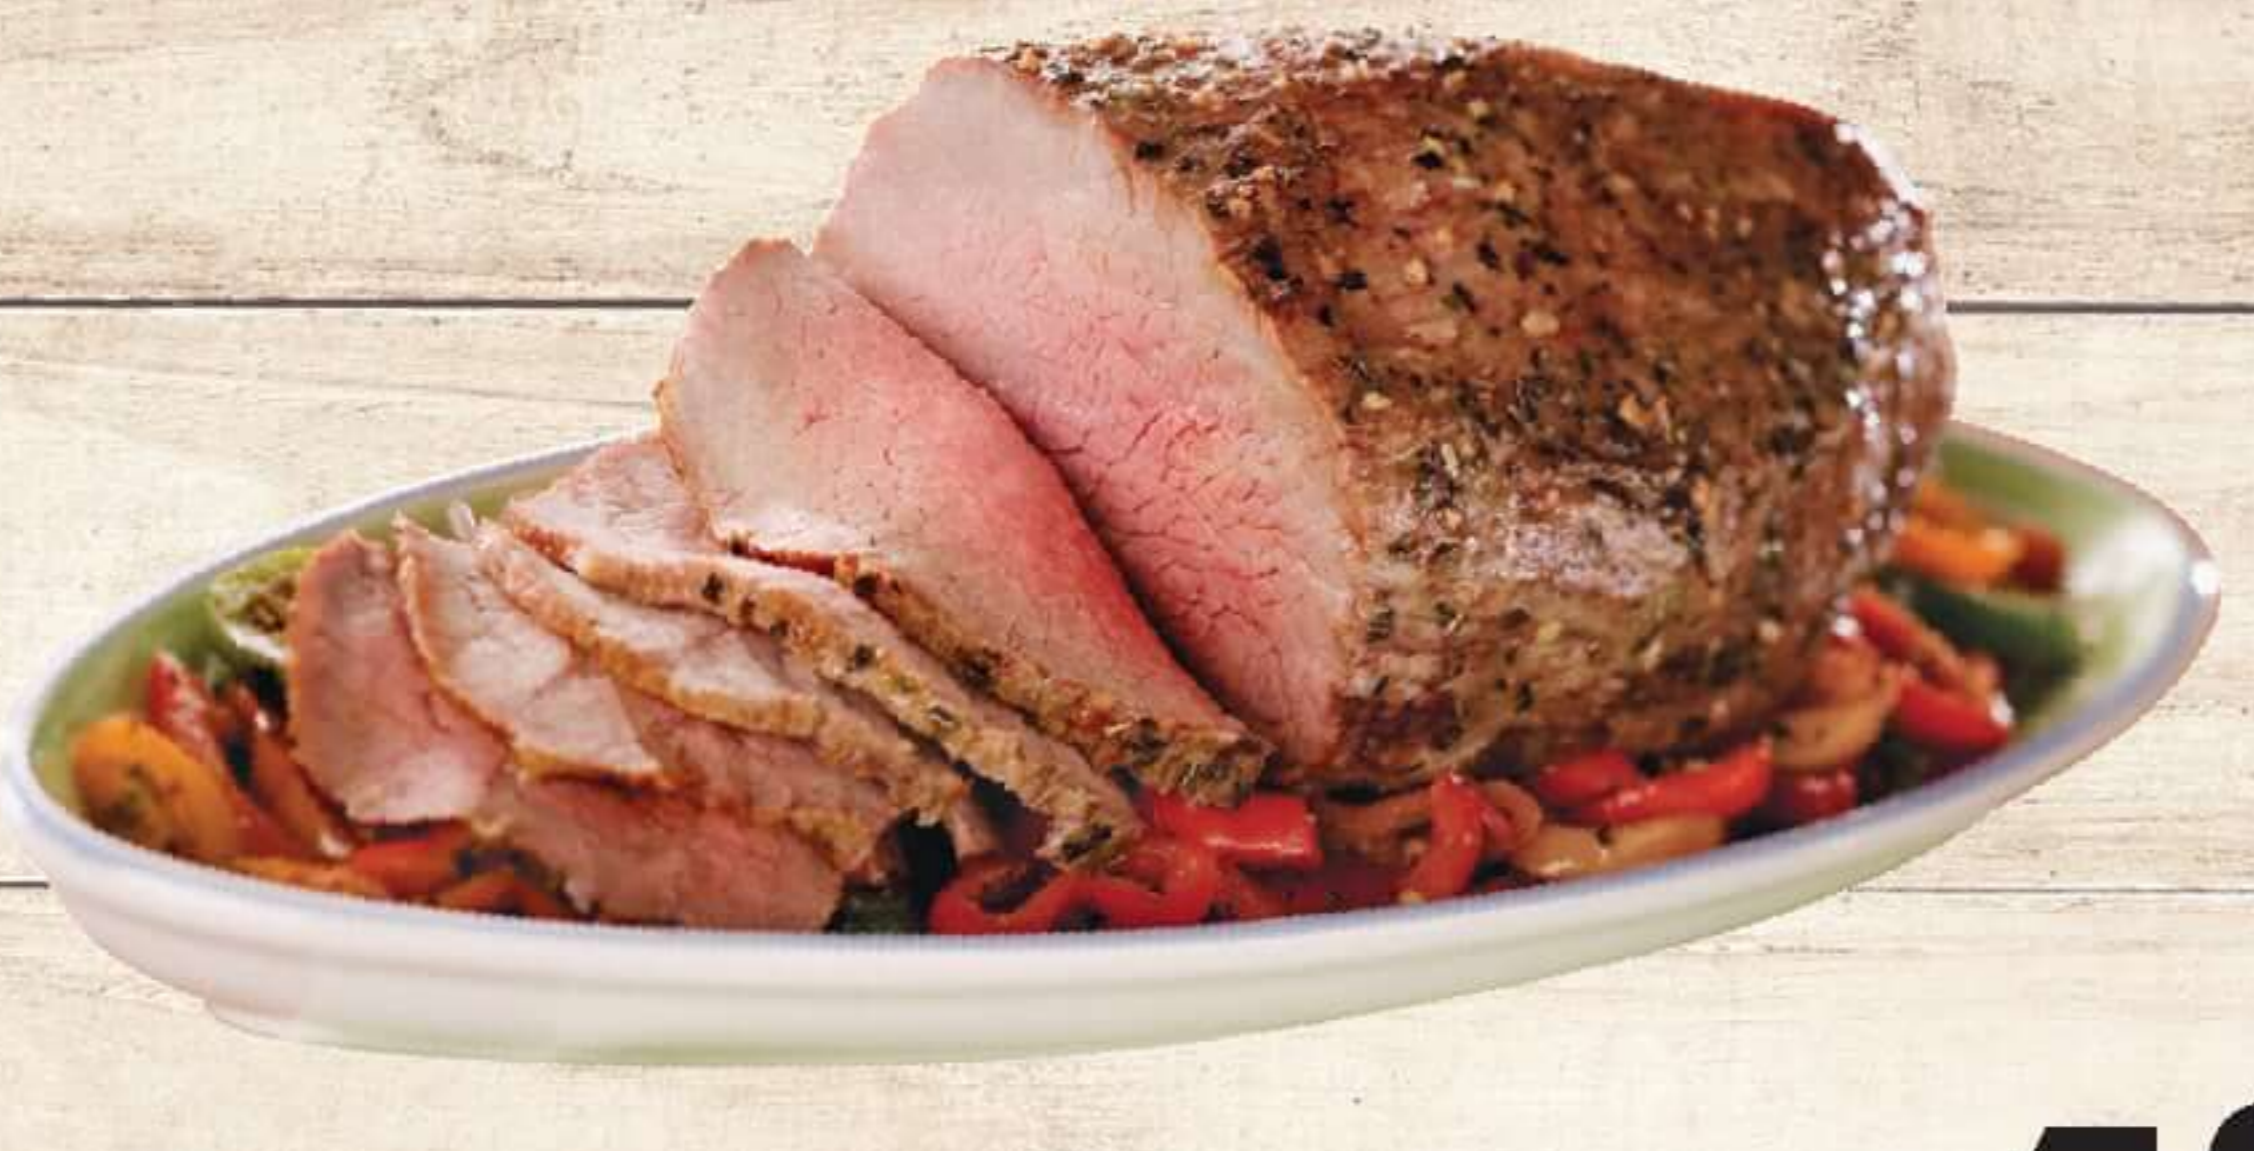

Imported Clementines
Sweet, 3 lb bag

4⁹⁹

Dole Salad Blends
5-12 oz pkg,
Selected Varieties

2/4

95% Lean Ground Sirloin
USDA Inspected

4⁹⁹
lb

Pork Shoulder Blade Roast
USDA Inspected,
Tender and Juicy

2²⁹
lb