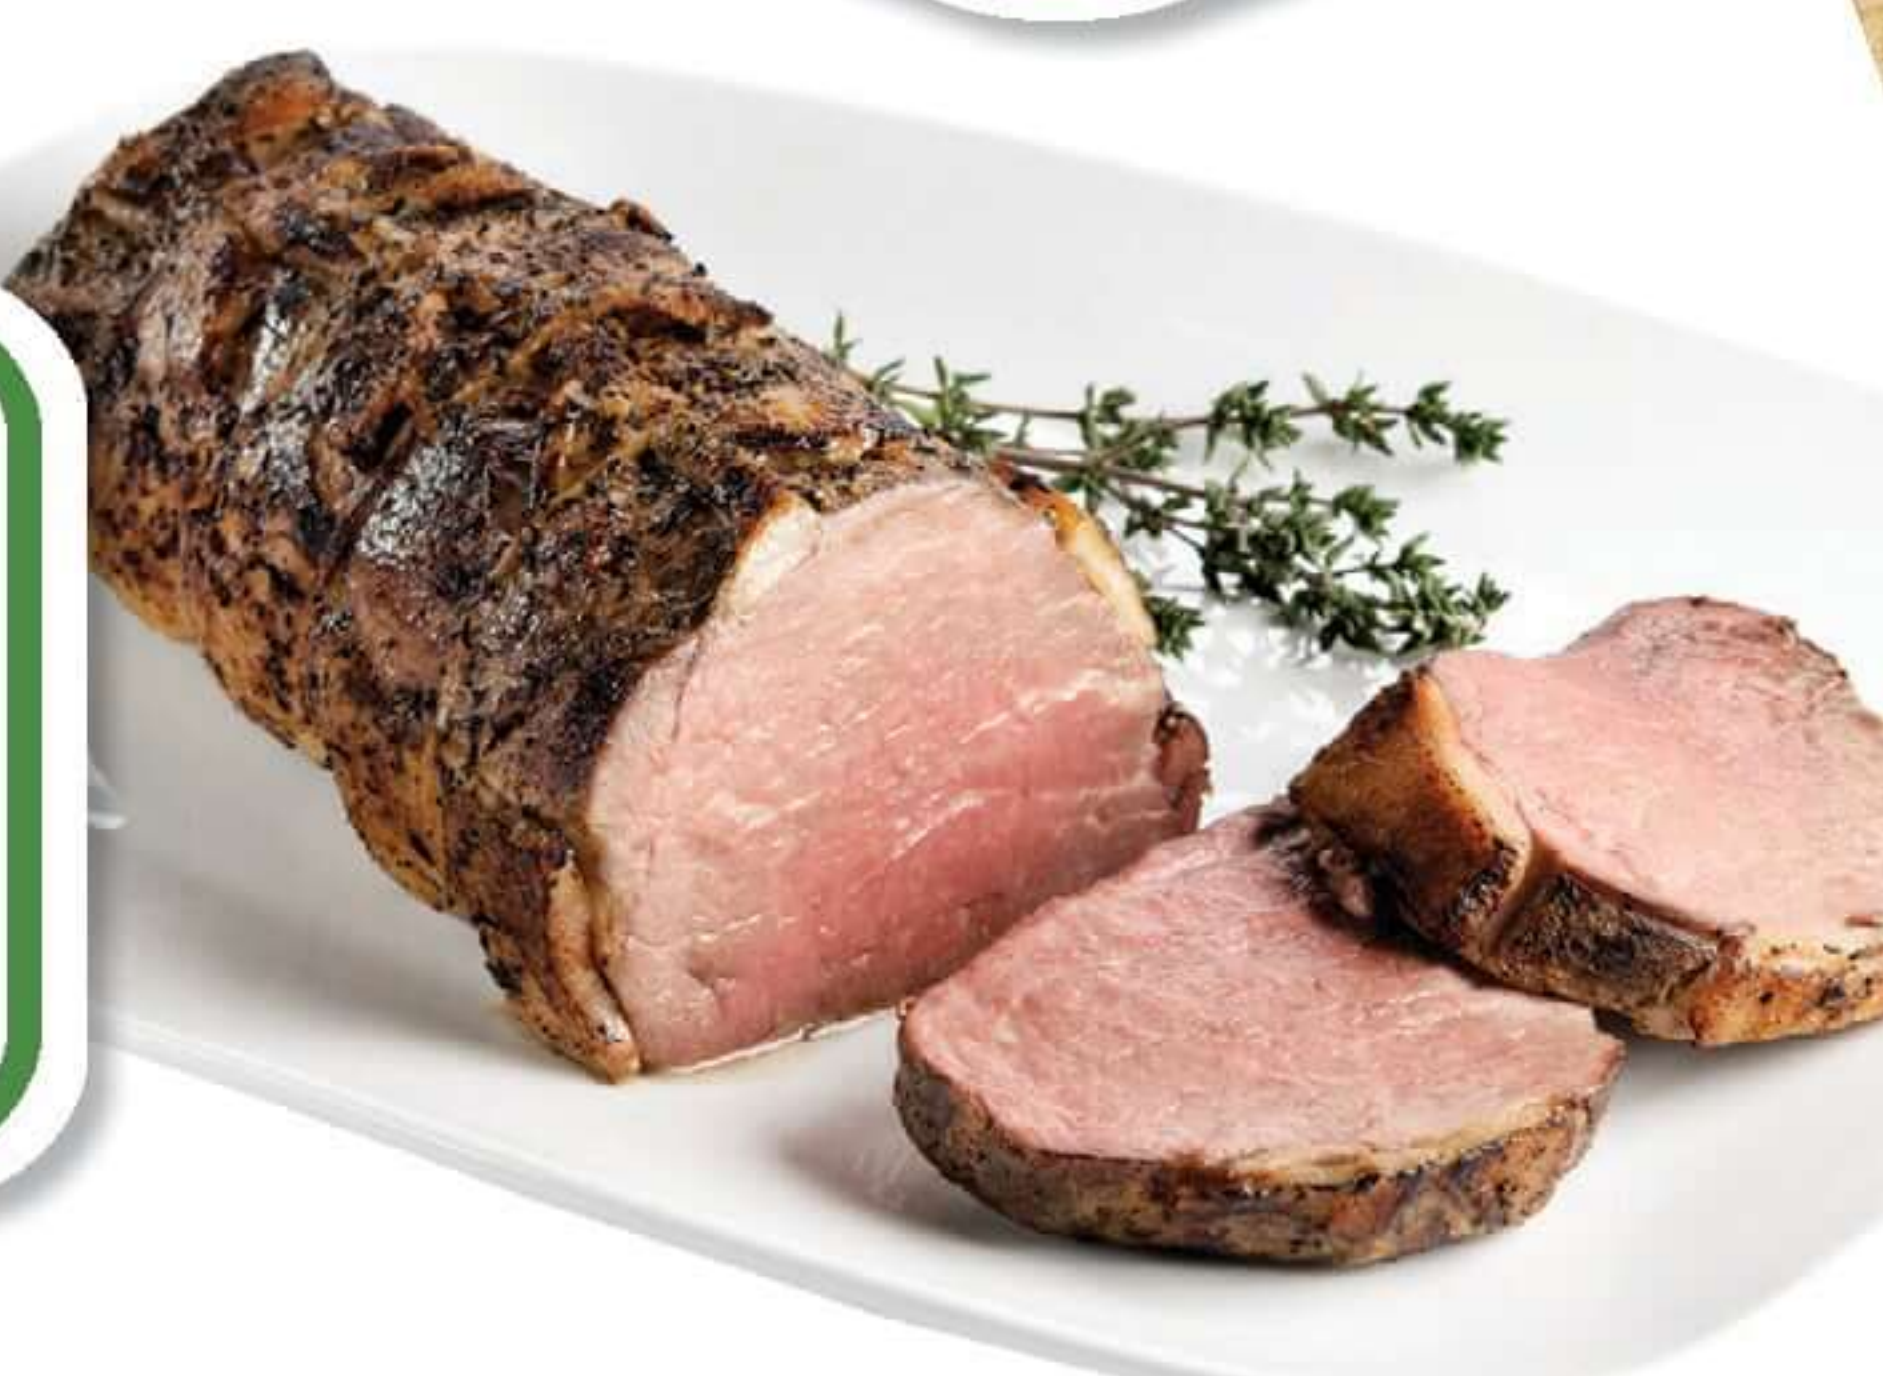

★ **5⁹⁹** *lb* ★
**Boneless
Eye of Round Steak**
USDA Choice,
Sentry Angus Beef

★ **3⁴⁹** *lb* ★
**Pork
Baby Back Ribs**
USDA Inspected,
Tender and Juicy

★ **13⁹⁹** *lb* ★
**Half or Whole
Trimmed Beef Tenderloin**
USDA Inspected