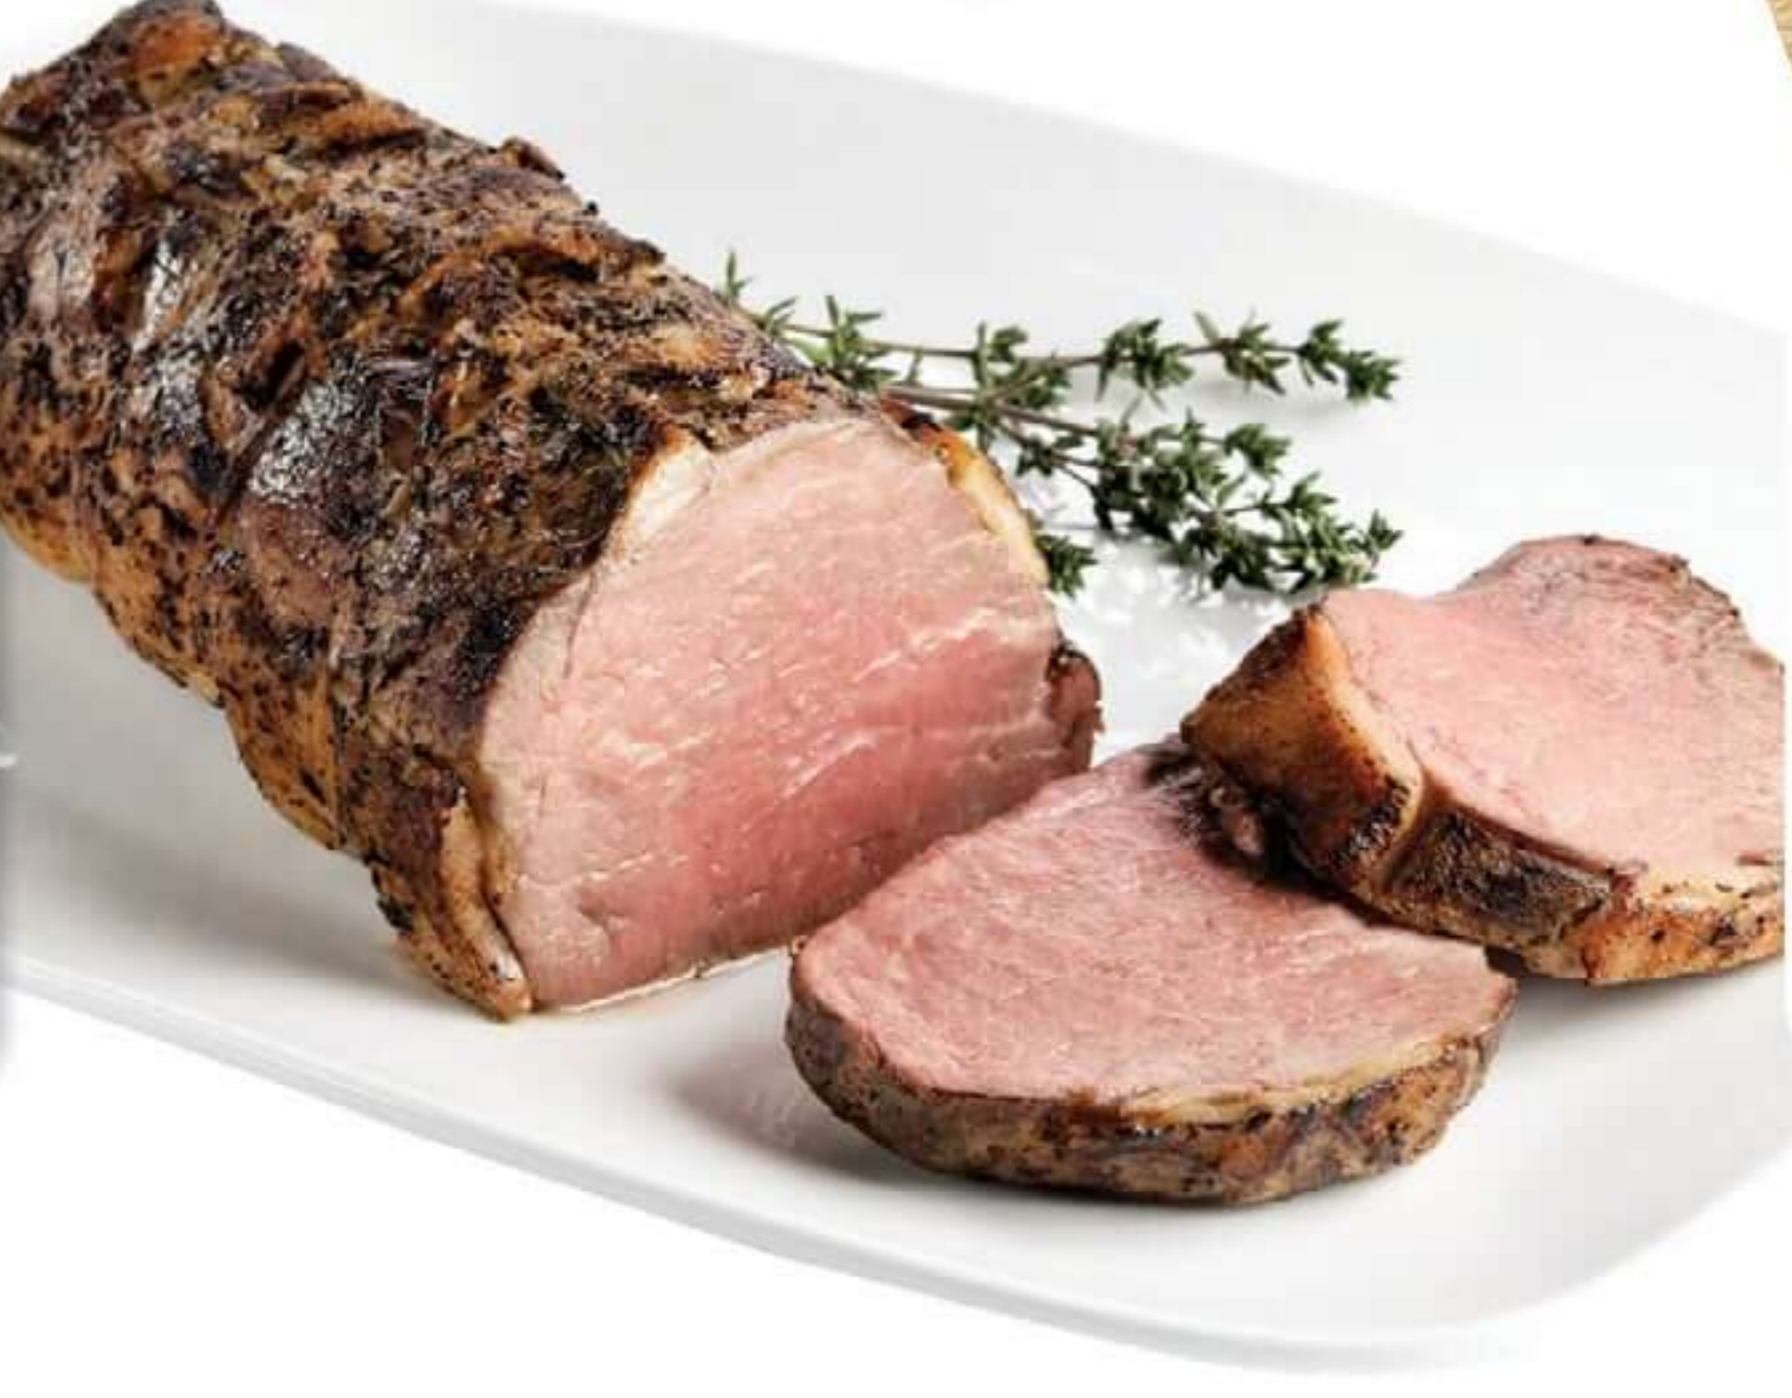

★ **13⁹⁹** *lb* ★
**Half or Whole
Trimmed Beef Tenderloin**
USDA Inspected

★ **2⁴⁹** *lb* ★
**Pork
Shoulder Blade Steak**
USDA Inspected,
Tender & Juicy

7⁹⁹
**Old Wisconsin
Natural Casing
Wieners or Bratwurst**
18-24 oz pkg