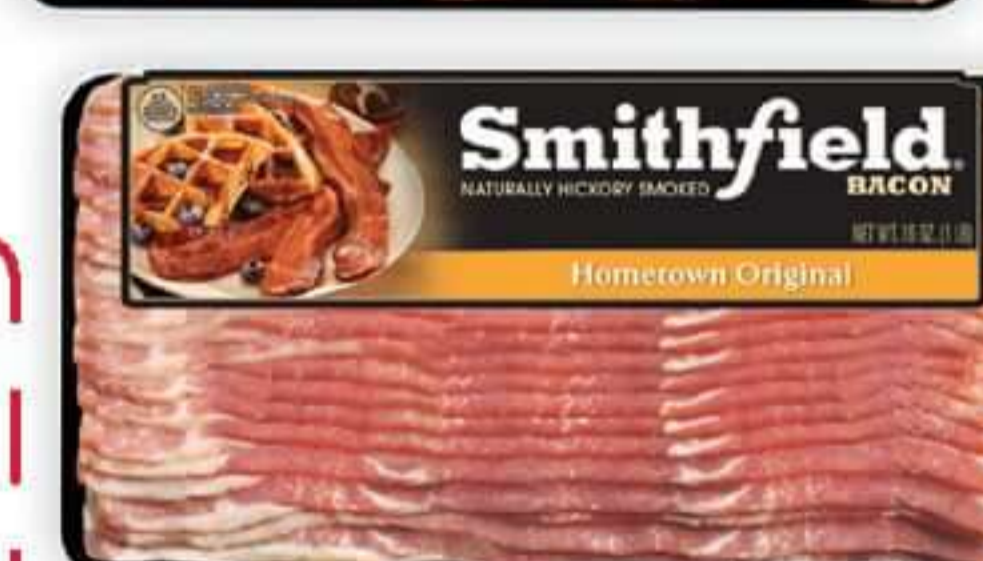

**All-Natural Pork Baby Back Ribs**  
Previously Frozen, Single Pack

**\$3.99** lb.  
with card

**Jennie-O 93% Lean Ground Turkey**  
Selected Varieties  
16 oz.

**\$4.99**  
with card

## DIGITAL COUPONS

Premium **Smithfield Sliced Bacon**  
Selected Varieties  
16 oz.

Sale **\$5.49** with card

Coupon **-\$1.00** OFF 1

**\$4.49** with card

**Eckrich Smoked, Polish or Turkey Rope Sausage or Links**  
Selected Varieties (10 - 14 oz.), Li'l Smokies (10 - 14 oz.) or Smok-Y Links (8.3 oz.)