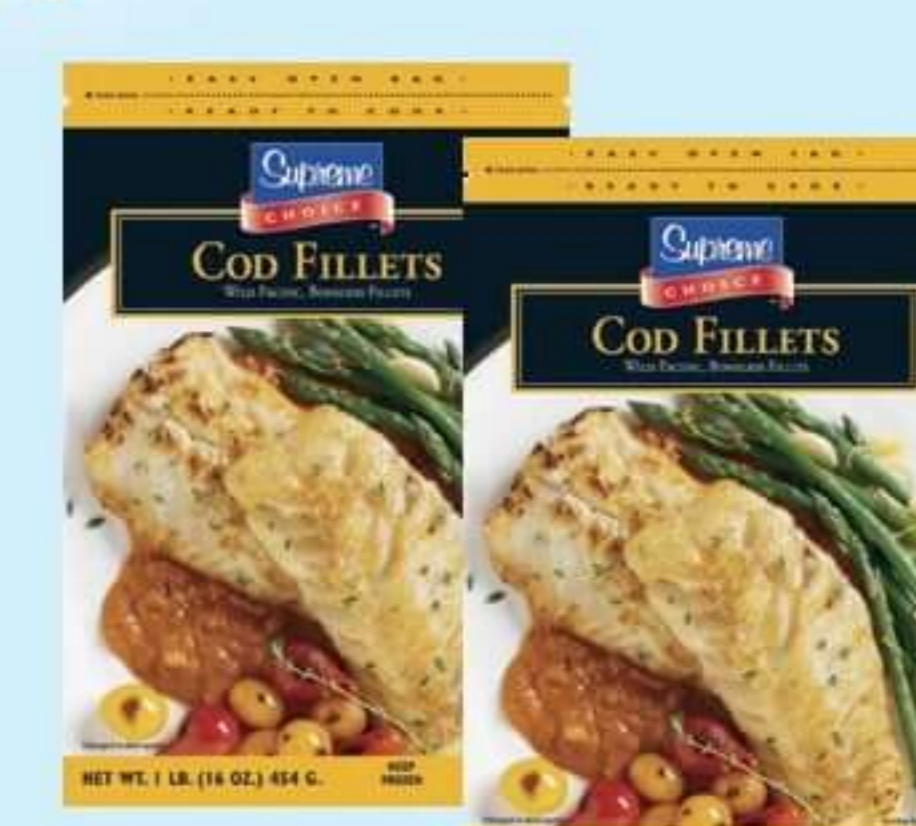

Supreme Choice Cod Fillets
16 oz pkg

$5.99