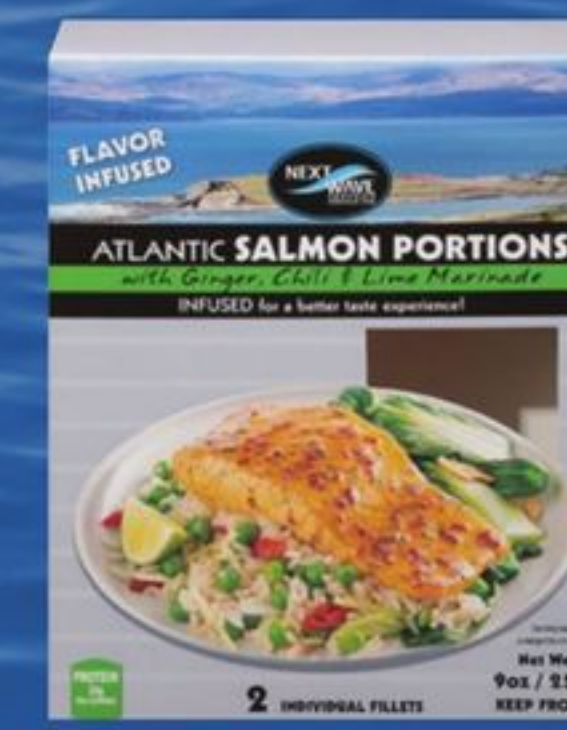

6.99 lb.

SAVE \$1.30 PER LB.

GET 2% REWARDS on all our store brands!

8 Oz. Pkg.
No Antibiotics Ever
**Nature's Promise
Chicken Breast
Strips**

3.69

7-9 Oz. Pkg.
Select Varieties
**Hannaford
Thin Sliced
Lunch Meats**

3.99

25.5-32 Oz.
Select Varieties
**Hannaford
Frozen Chicken**

5.99

28 Oz. Pkg.
Swedish or
**Hannaford
Italian Meatballs**

6.99

**Grab & Go
Homestyle
Haddock Fillets**

8.99 lb.

SAVE \$2.50 PER LB.

Your sustainable source,
from sea to plate!

9 Oz. Pkg.
Next Wave
Salmon Portions
with Ginger, Chili
& Lime Marinade

8⁹⁹

16 Oz. - Mussels in Tomato
& Garlic Sauce, White Wine or
Next Wave
Mussels in Garlic
Butter Sauce