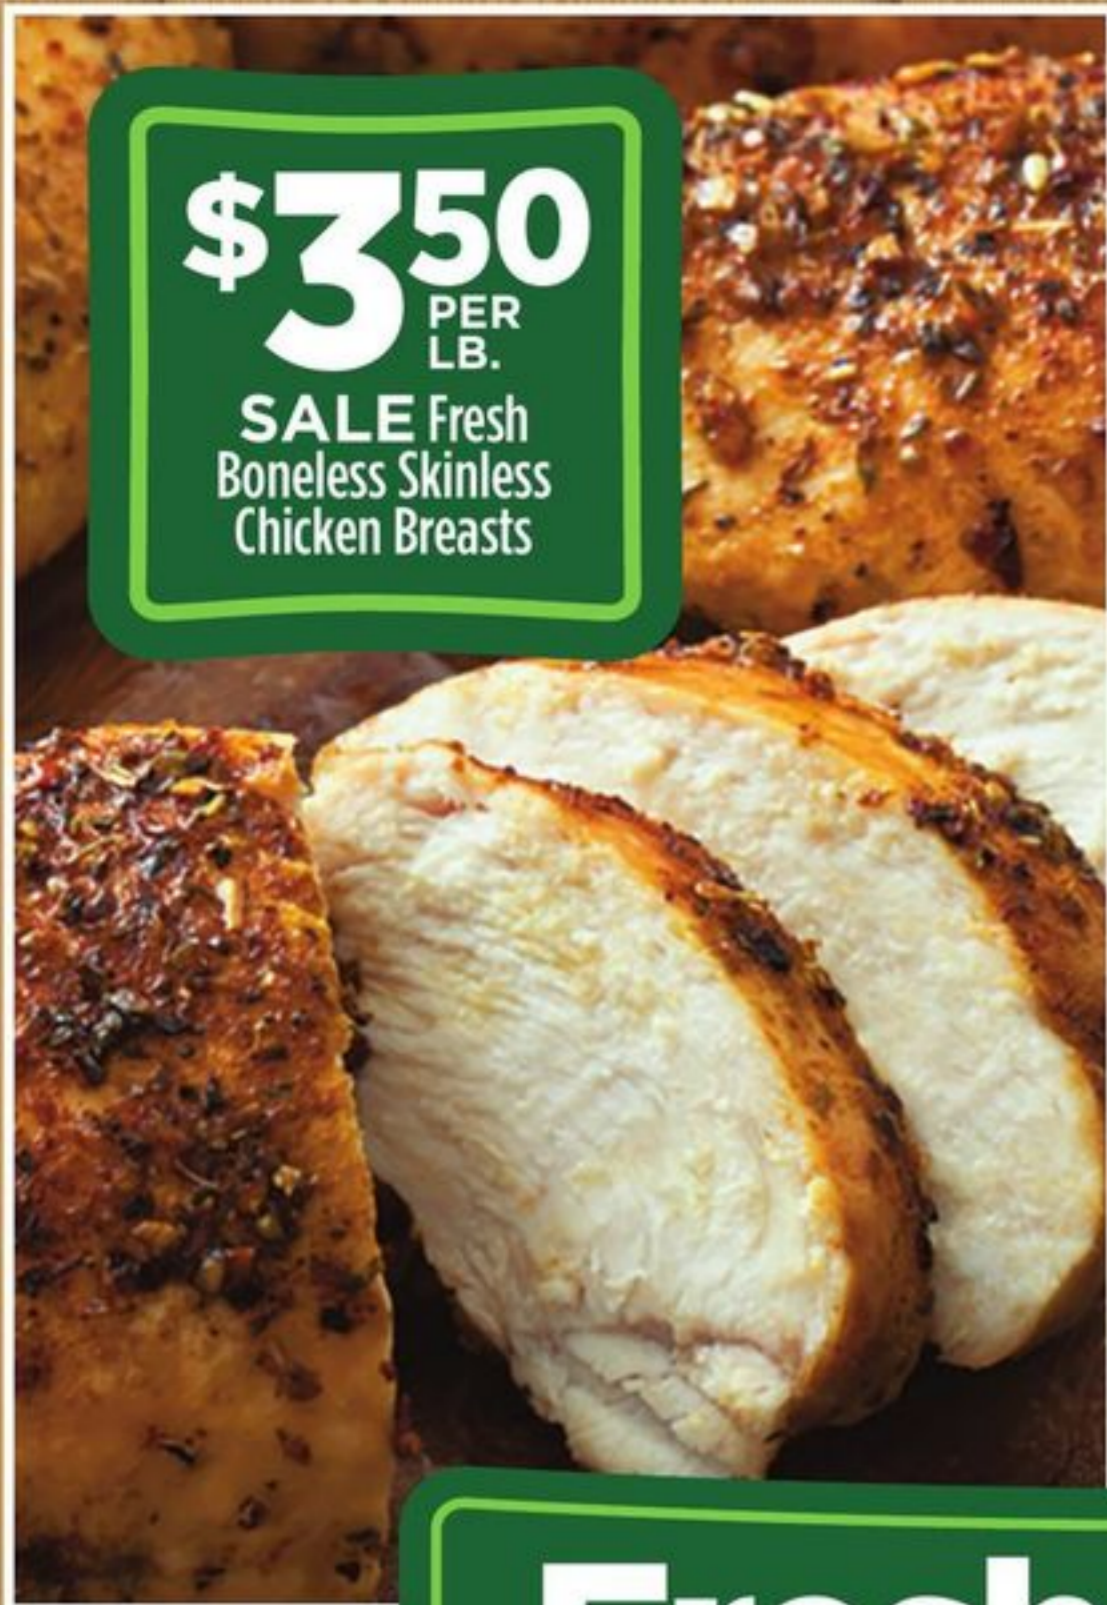

SALE Bob Evans®
Mashed Potatoes or
Macaroni & Cheese
20-24 oz.

Fresh WAY TO **save**

\$1⁹⁵

SALE
Red Delicious Apples
2 lb.

\$1

SALE Dole®
Garden Salad 12 oz.

\$1⁹⁵

SALE
Southern Valley
Sweet Corn 4 ct.

sale prices effective: **September 29-October 5**

\$3.50
PER LB.

SALE Fresh Boneless Skinless Chicken Breasts

\$4.95
PER LB.

SALE Fresh Pork Country-Style Ribs

\$5.95
PER LB.

SALE Fresh Beef Taco Meat

Fresh WAY TO save